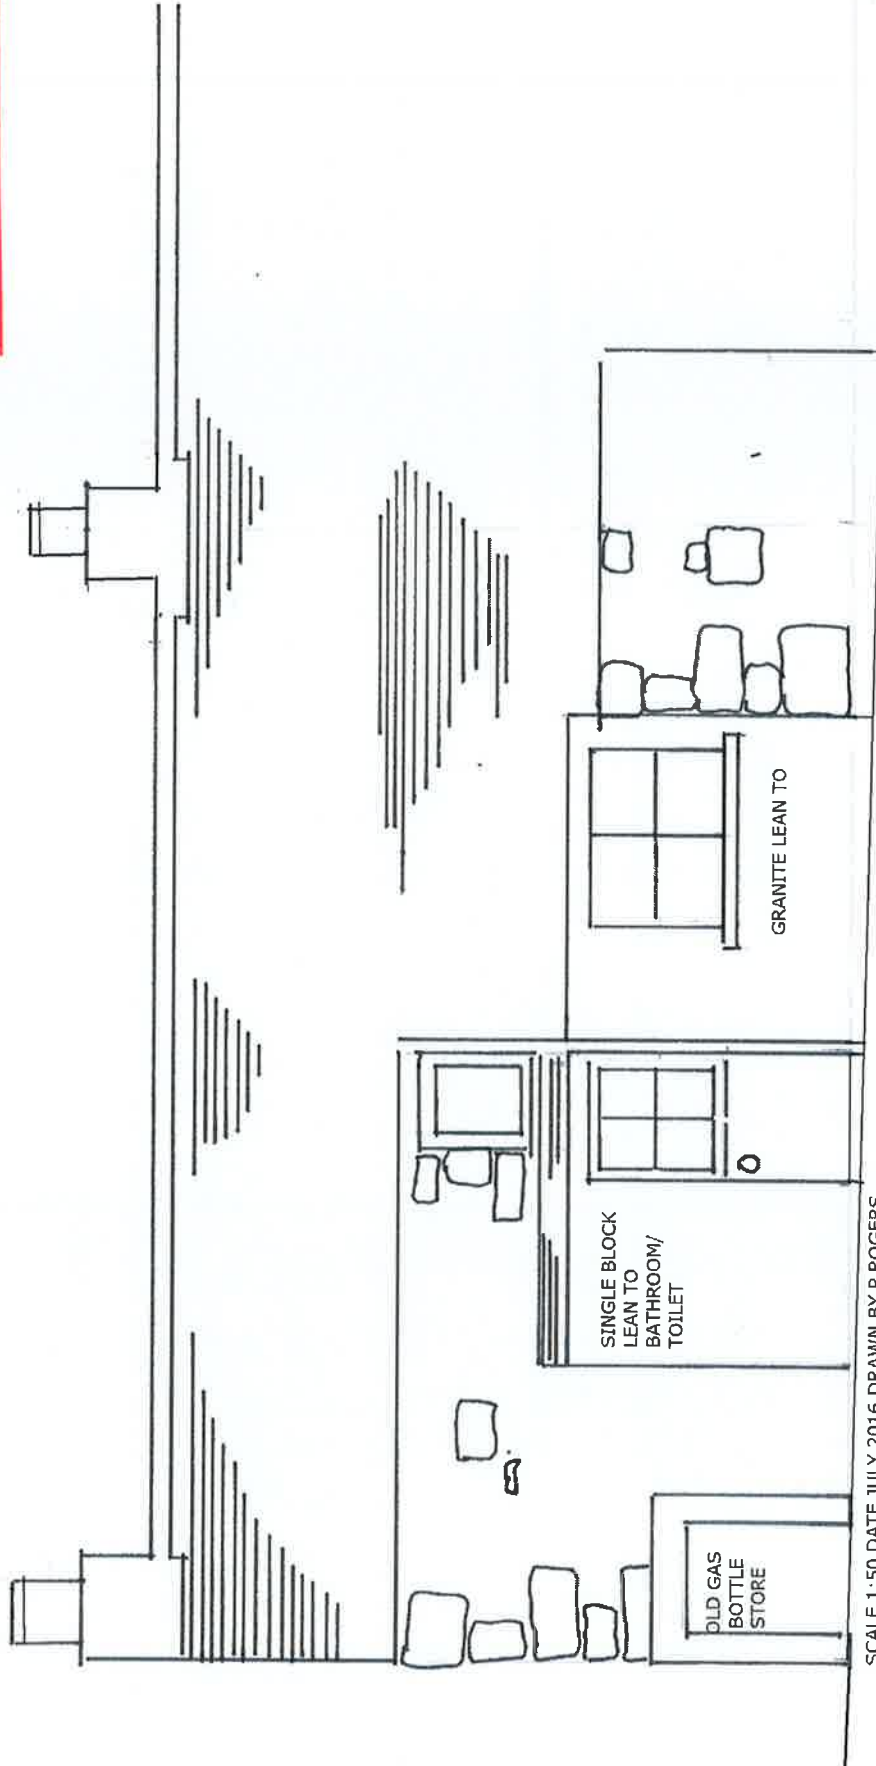

DRAWING NO : LFC - 4
LFC 4 - A

LUNNON FARM COTTAGE

TITLE:
EXISTING
ELEVATION

VIEW FROM N.E.

RECEIVED BY THE
PLANNING DEPARTMENT
11 AUG 2016

SCALE 1:50 DATE JULY 2016 DRAWN BY P ROGERS

DRAWING NO: LFC - 4
LFC 4 - B

TITLE:
PROPOSED
ELEVATION

LUNNON FARM COTTAGE

VIEW FROM N.E.

SCALE 1:50 DATE JULY 2016 DRAWN BY P ROGERS