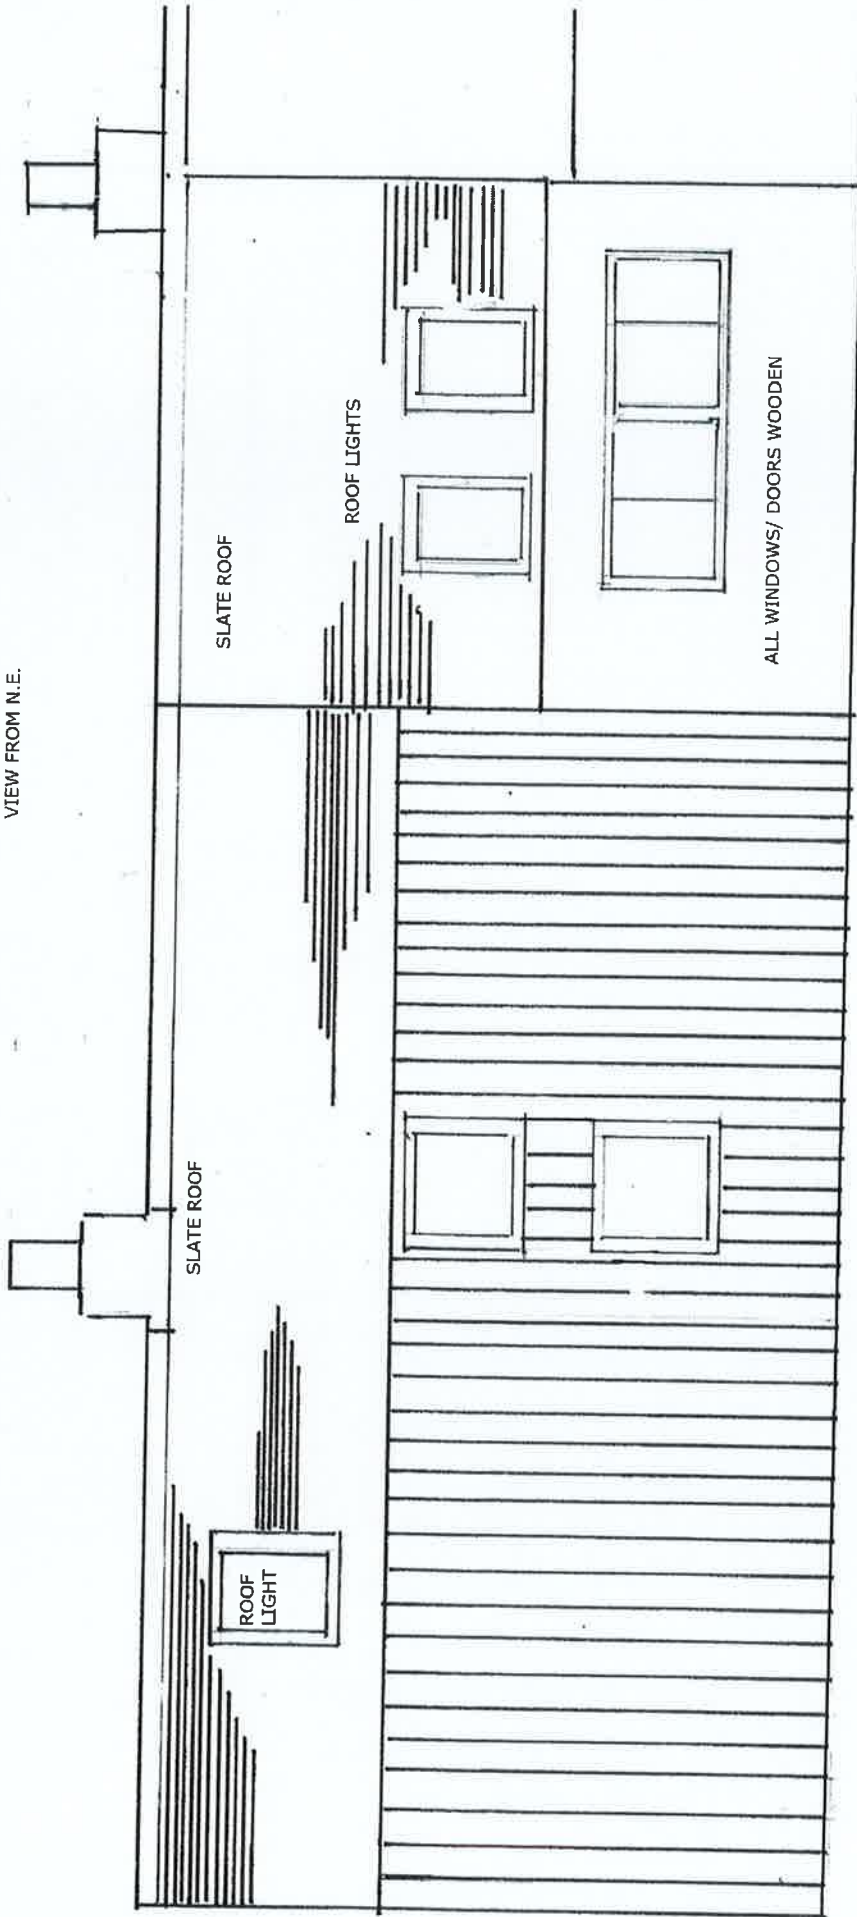

DRAWING NO : LFC - 4
LFC 4 - A

LUNNON FARM COTTAGE

TITLE:
EXISTING
ELEVATION

VIEW FROM N.E.

RECEIVED BY THE
PLANNING DEPARTMENT
11 AUG 2016

SCALE 1:50 DATE JULY 2016 DRAWN BY P ROGERS

DRAWING NO: LFC - 4
LFC 4 - B

TITLE:
PROPOSED
ELEVATION

LUNNON FARM COTTAGE

VIEW FROM N.E.

SCALE 1:50 DATE JULY 2016 DRAWN BY P ROGERS