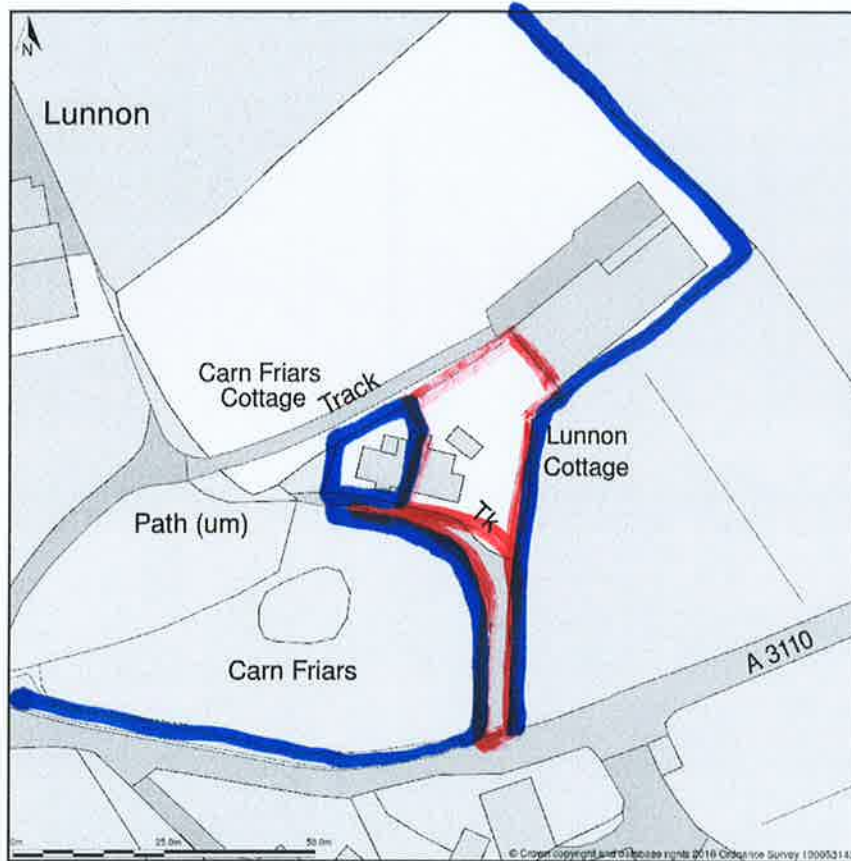

Lunnon Cottage, Carn Friars Lane, Lunnon, St Mary's, Isles Of Scilly, TR21 0NZ

Site Plan shows area bounded by: 92474.64, 10972.06 92616.06, 11113.48 (at a scale of 1:1250) The representation of a road, track or path is no evidence of a right of way. The representation of features as lines is no evidence of a property boundary.

Produced on 10th Aug 2016 from the Ordnance Survey National Geographic Database and incorporating surveyed revision available at this date. Reproduction in whole or part is prohibited without the prior permission of Ordnance Survey. © Crown copyright 2016. Supplied by www.buyaplan.co.uk a licensed Ordnance Survey partner (100053143). Unique plan reference: #00148865-4E6B24