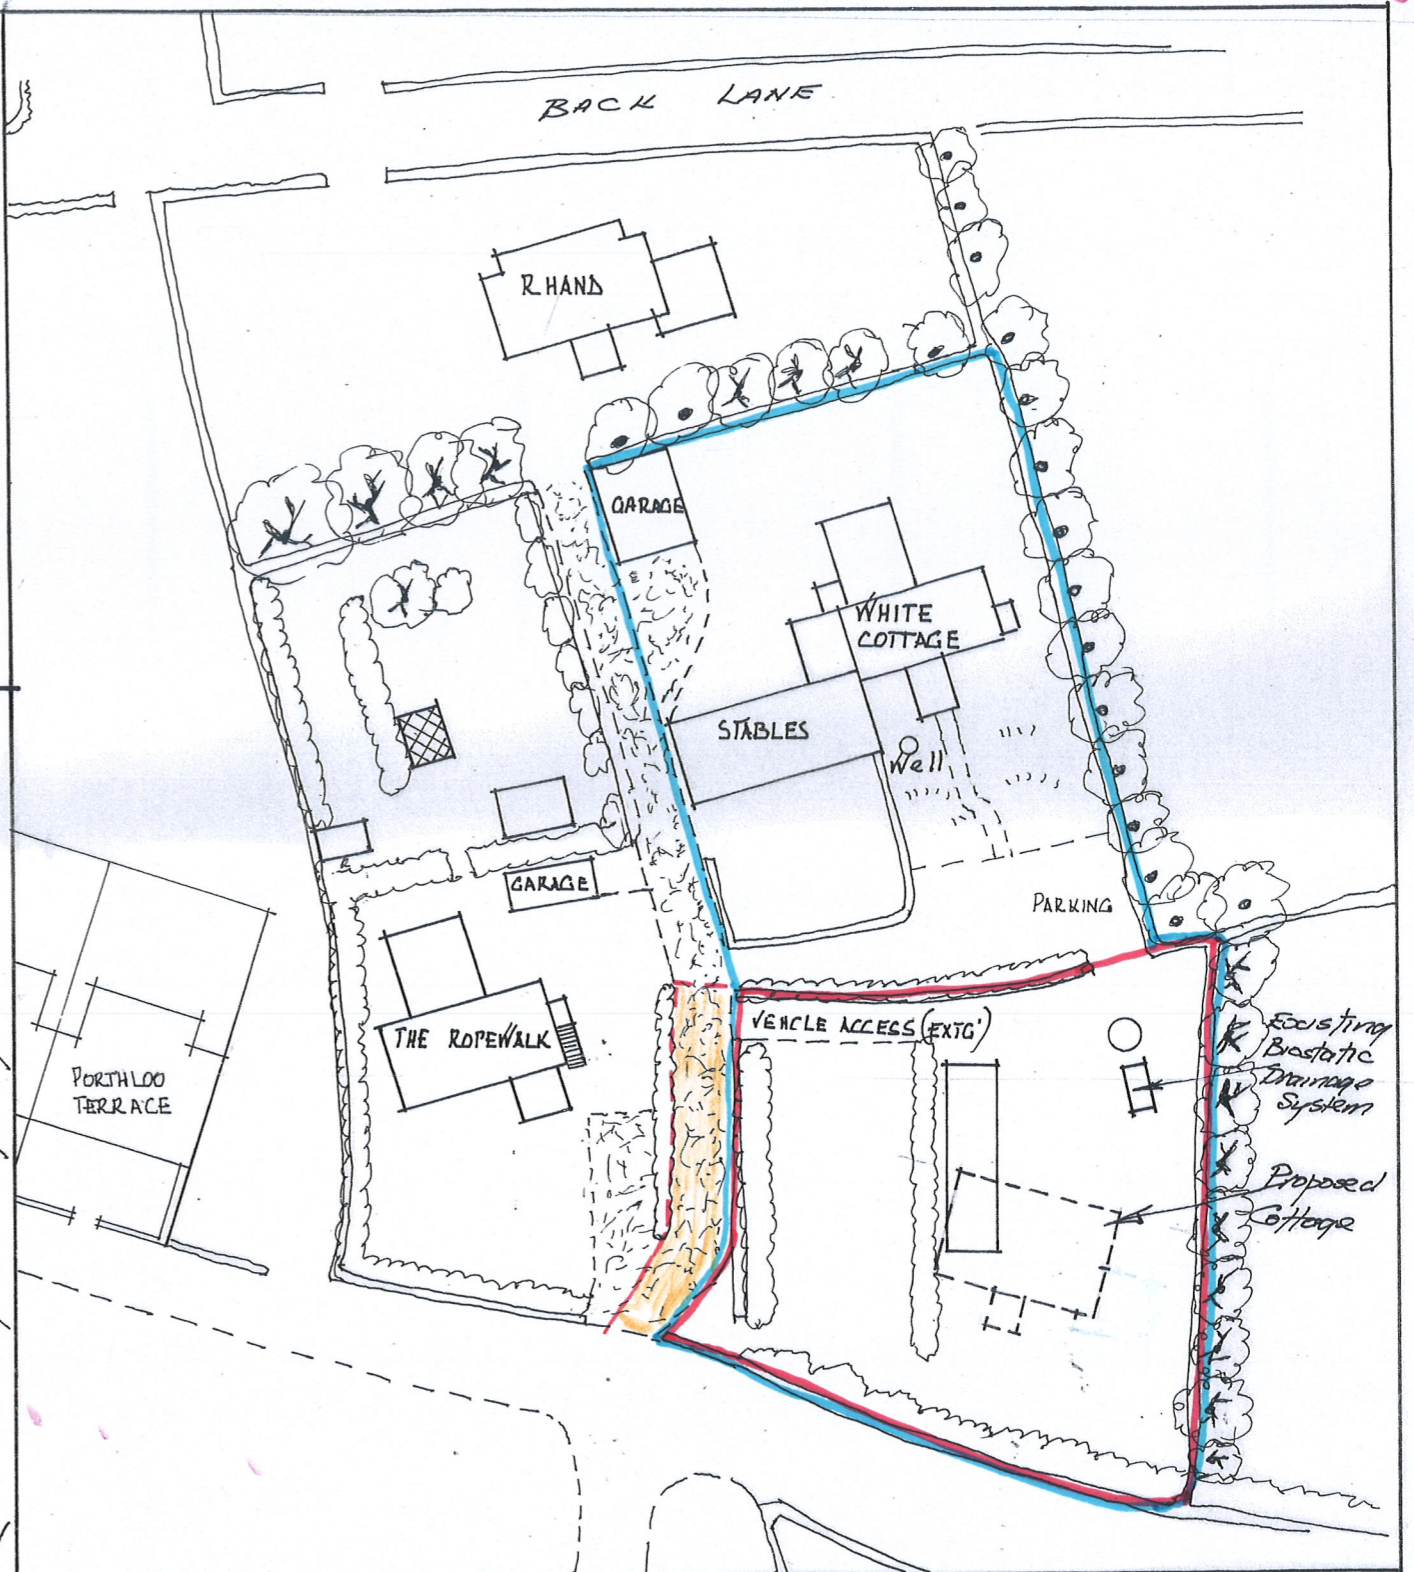

PROPOSED COTTAGE at
WHITE COTTAGE, PORTHLOO, ST. MARY'S
for ERIC HICKS ESQ

Scale 1:1250

BLOCK PLAN & SITE PLAN

DATE - APRIL 2016
SCALE - 1:500

Shared Vehicular & Pedestrian Access.

WCC-5