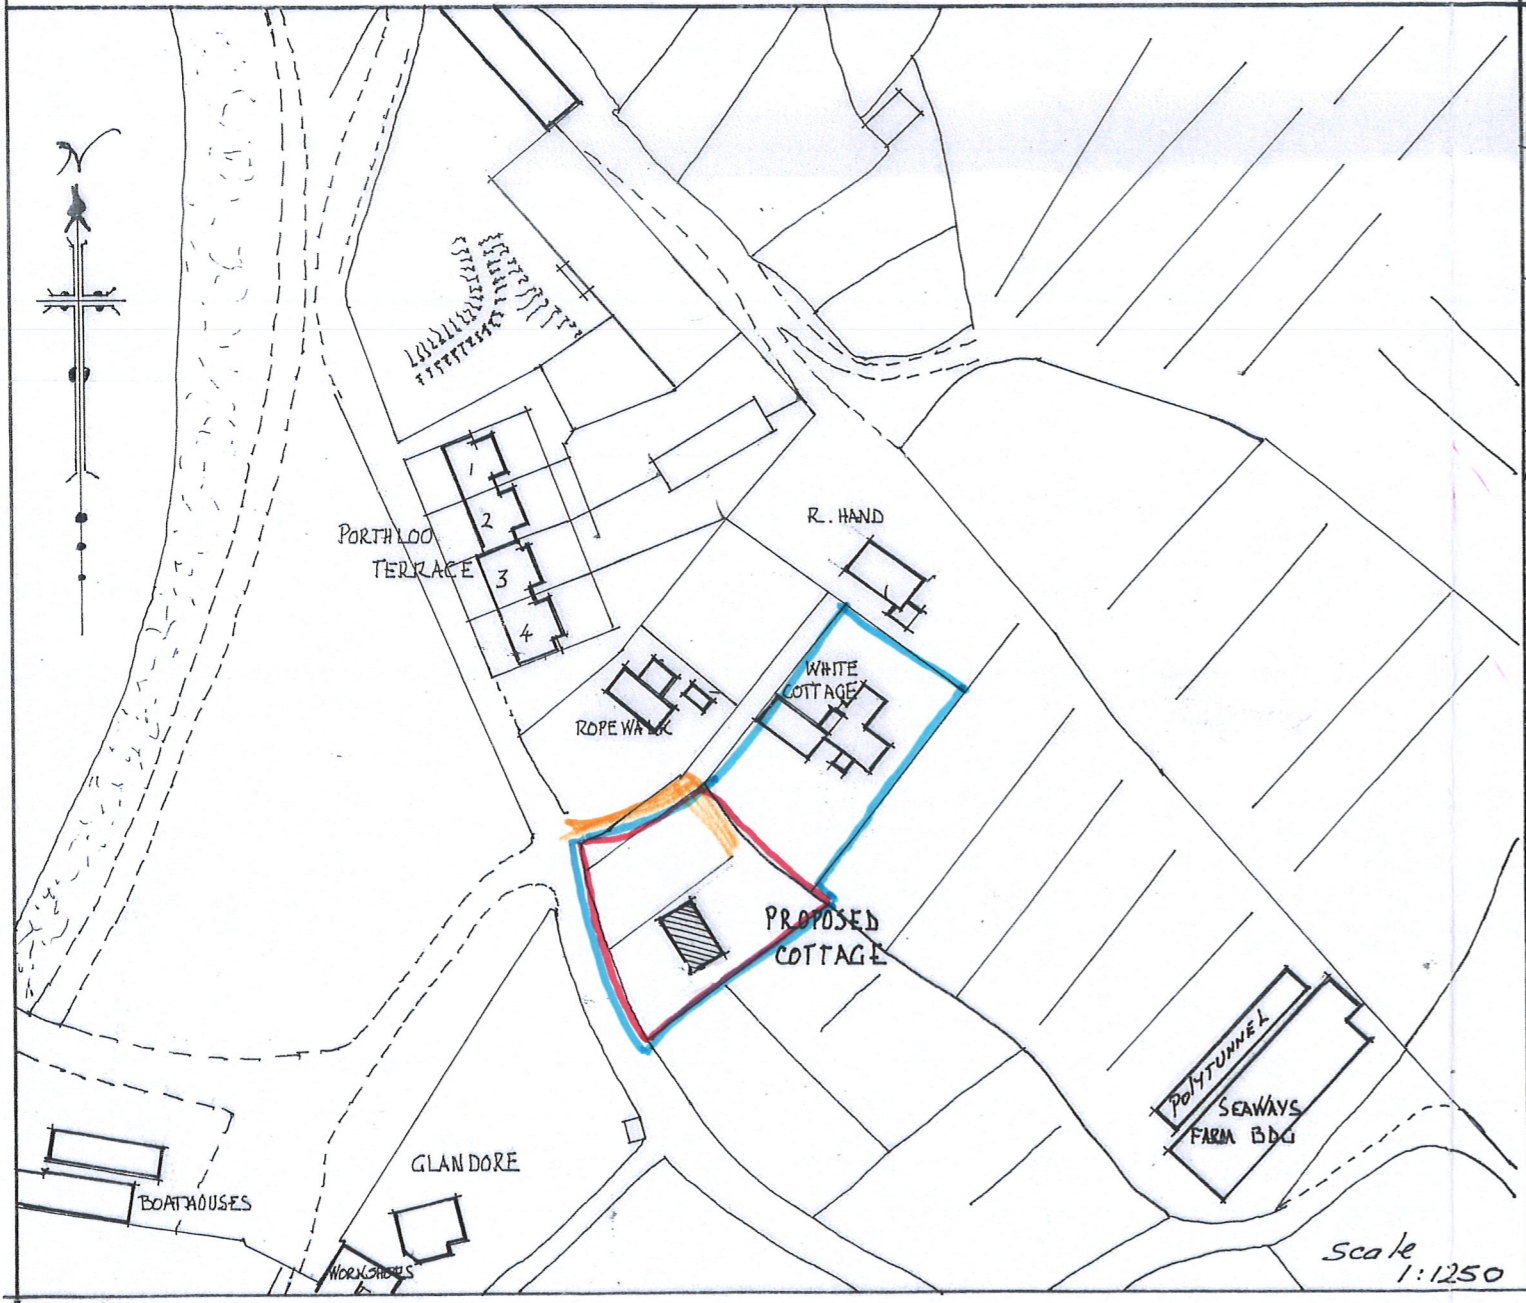

PROPOSED COTTAGE at
WHITE COTTAGE, PORTHLOO, ST. MARY'S
for ERIC HICKS ESQ

Scale 1:1250

BLOCK PLAN & SITE PLAN

DATE - APRIL 2016
SCALE - 1:500

Shared Vehicular & Pedestrian Access.

WCC-5