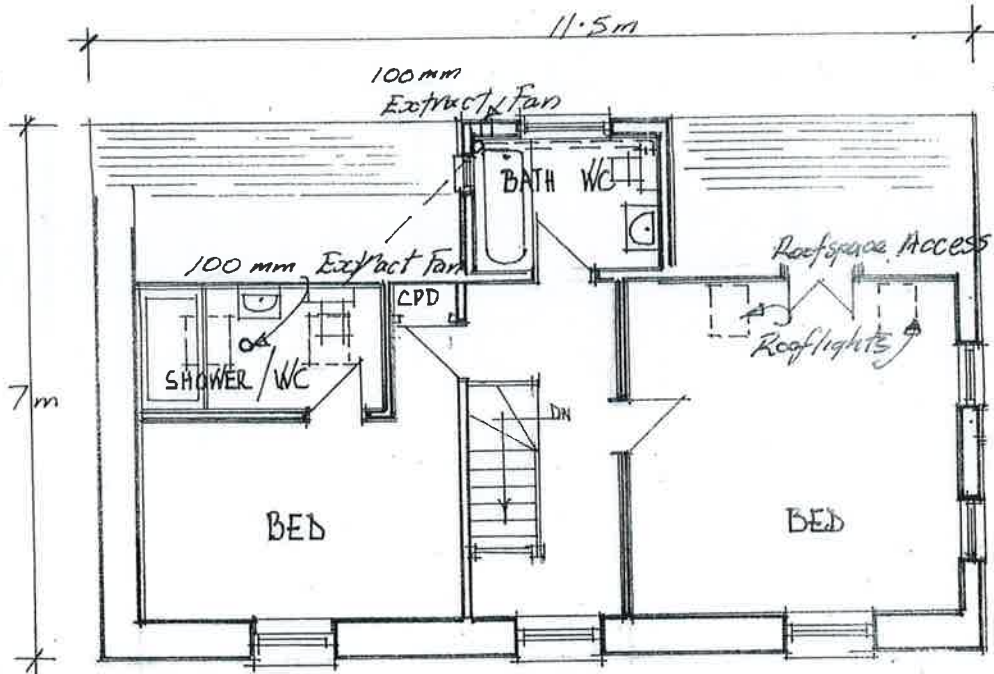

PROPOSED COTTAGE at WHITE COTTAGE PORTHLOO ST. MARY'S for E. HICKS ESQ

FIRST FLOOR

GROUND FLOOR

T.J. HIRON CLOWDISLEY ST MARY'S terry.hiron@virgin.net	WCC-3
	DATE AUG 2016 SCALE 1:100