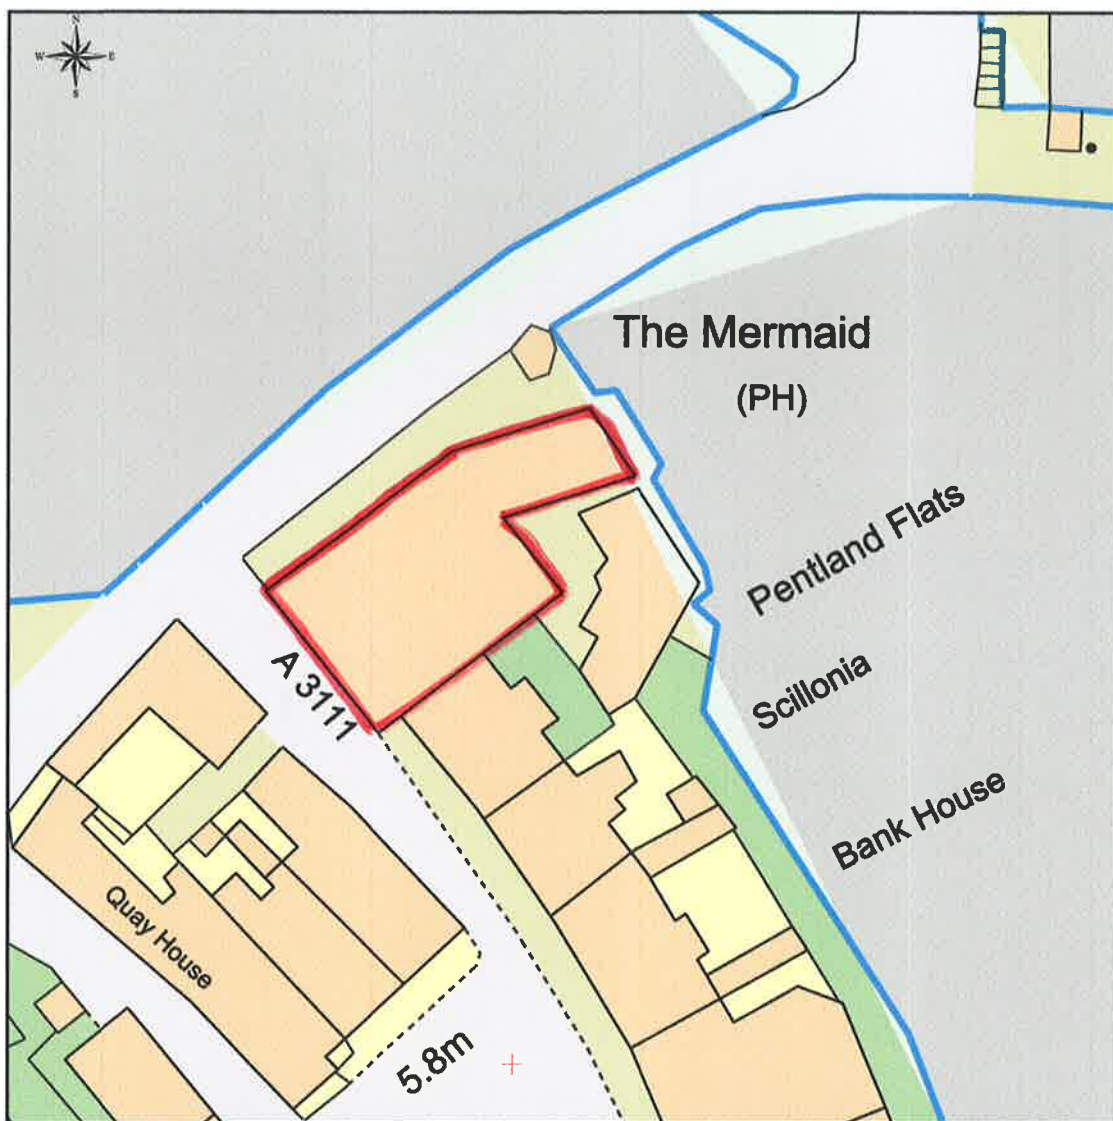

# Site Plan for Mermaid Inn

This Plan includes the following Licensed Data: OS MasterMap Colour PDF Site Plan/Block Plan by the Ordnance Survey National Geographic Database and incorporating surveyed revision available at the date of production. Reproduction in whole or in part is prohibited without the prior permission of Ordnance Survey. The representation of a road, track or path is no evidence of a right of way. The representation of features, as lines is no evidence of a property boundary. © Crown copyright and database rights, 2016. Ordnance Survey 0100031673

0m 5m 10m 15m 20m 25m 30m 35m 40m

Scale: 1:500, paper size: A4

Mermaid Inn  
 Site Plan  
 Mermaid Inn  
 The Bank  
 St.Mary's  
 Isles of Scilly  
 TR21 0HY

RECEIVED BY THE  
 PLANNING DEPARTMENT  
 19 AUG 2016