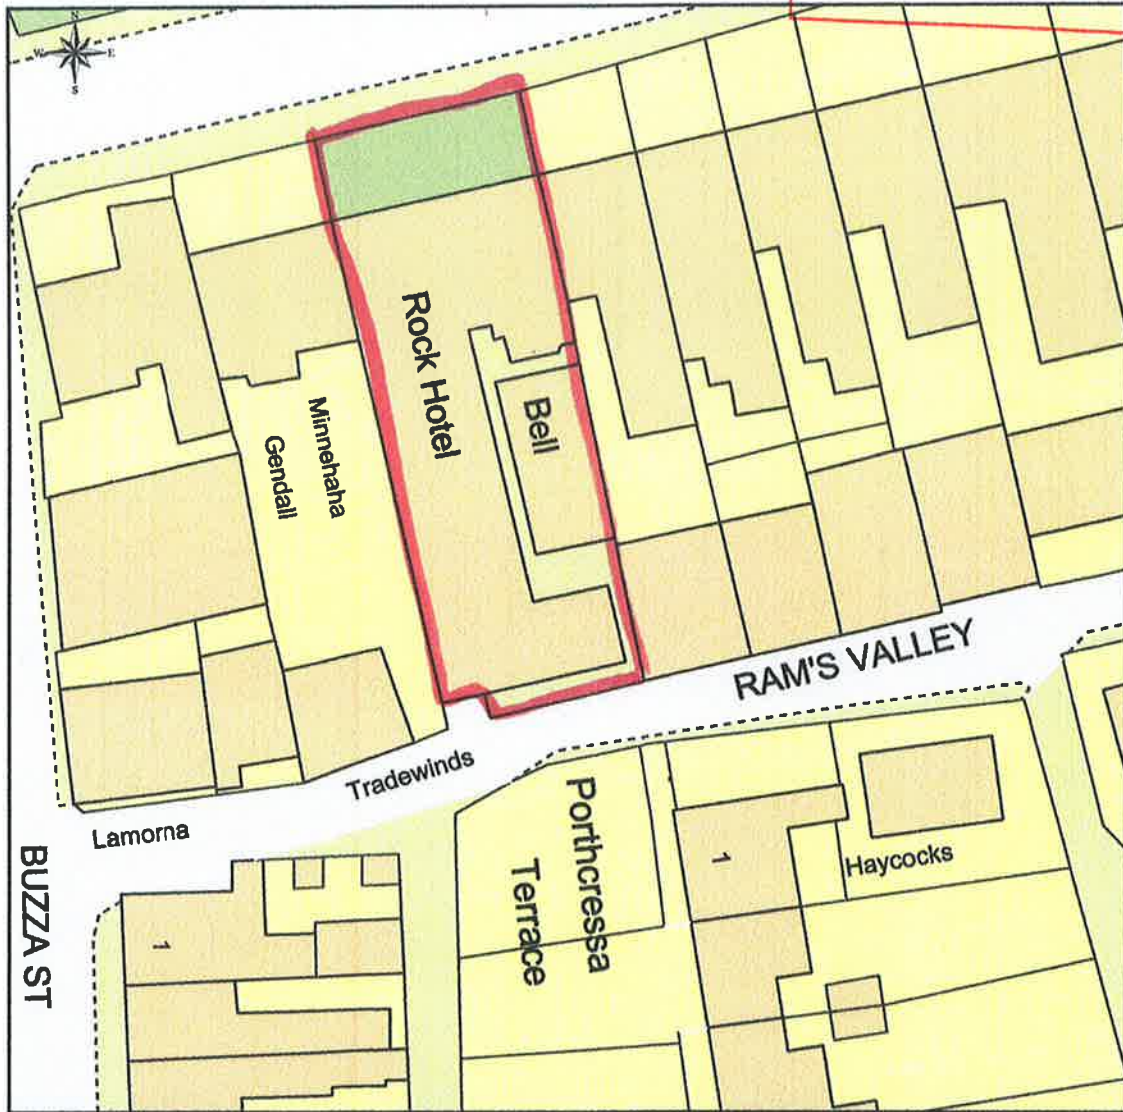

Site Plan for Bell Rock Hotel

RECEIVED BY THE
PLANNING DEPARTMENT

26 AUG 2016

This Plan includes the following Licensed Data: OS MasterMap Colour PDF Site Plan/Block Plan by the Ordnance Survey National Geographic Database and incorporating surveyed revision available at the date of production. Reproduction in whole or in part is prohibited without the prior permission of Ordnance Survey. The representation of a road, track or path is no evidence of a right of way. The representation of features, as lines is no evidence of a property boundary. © Crown copyright and database rights, 2016. Ordnance Survey 0100031673

0m 5m 10m 15m 20m 25m 30m 35m 40m

Scale: 1:500, paper size: A4

Bell Rock Hotel
 Site Plan
 Church St
 St. Mary's
 Isles of Scilly
 TR210JS