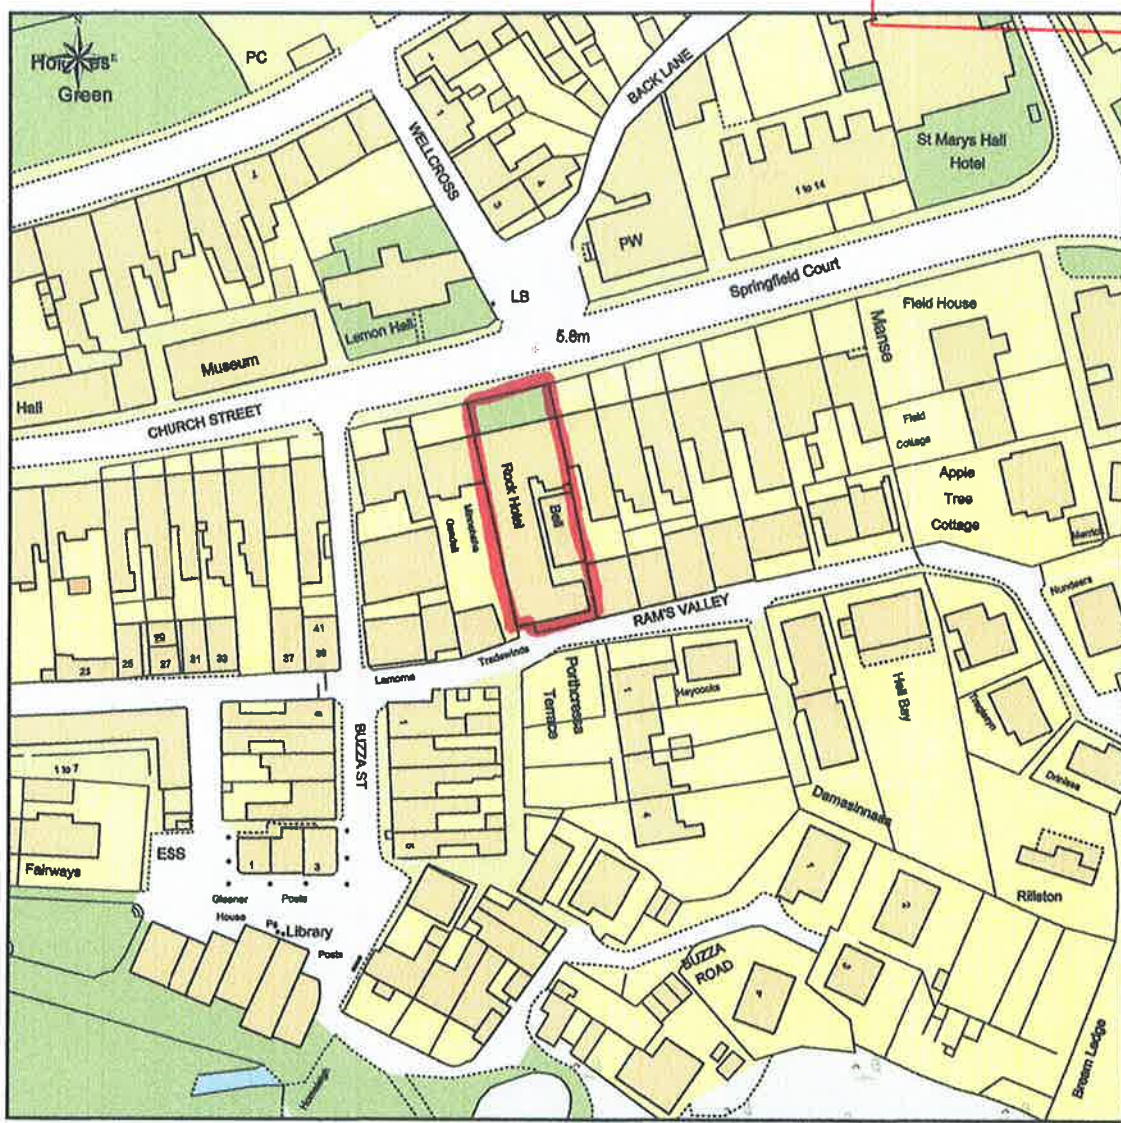

RECEIVED BY THE
PLANNING DEPARTMENT

26 AUG 2016

Location Plan for Bell Rock Hotel

This Plan includes the following Licensed Data: OS MasterMap Colour PDF Location Plan by the Ordnance Survey National Geographic Database and incorporating surveyed revision available at the date of production. Reproduction in whole or in part is prohibited without the prior permission of Ordnance Survey. The representation of a road, track or path is no evidence of a right of way. The representation of features, as lines is no evidence of a property boundary. © Crown copyright and database rights, 2016. Ordnance Survey 0100031673

0m 20m 40m 60m 80m 100m

Scale: 1:1250, paper size: A4

Location Plan
Bell Rock Hotel
Church St
St. Mary's
Isles of Scilly
TR210JS