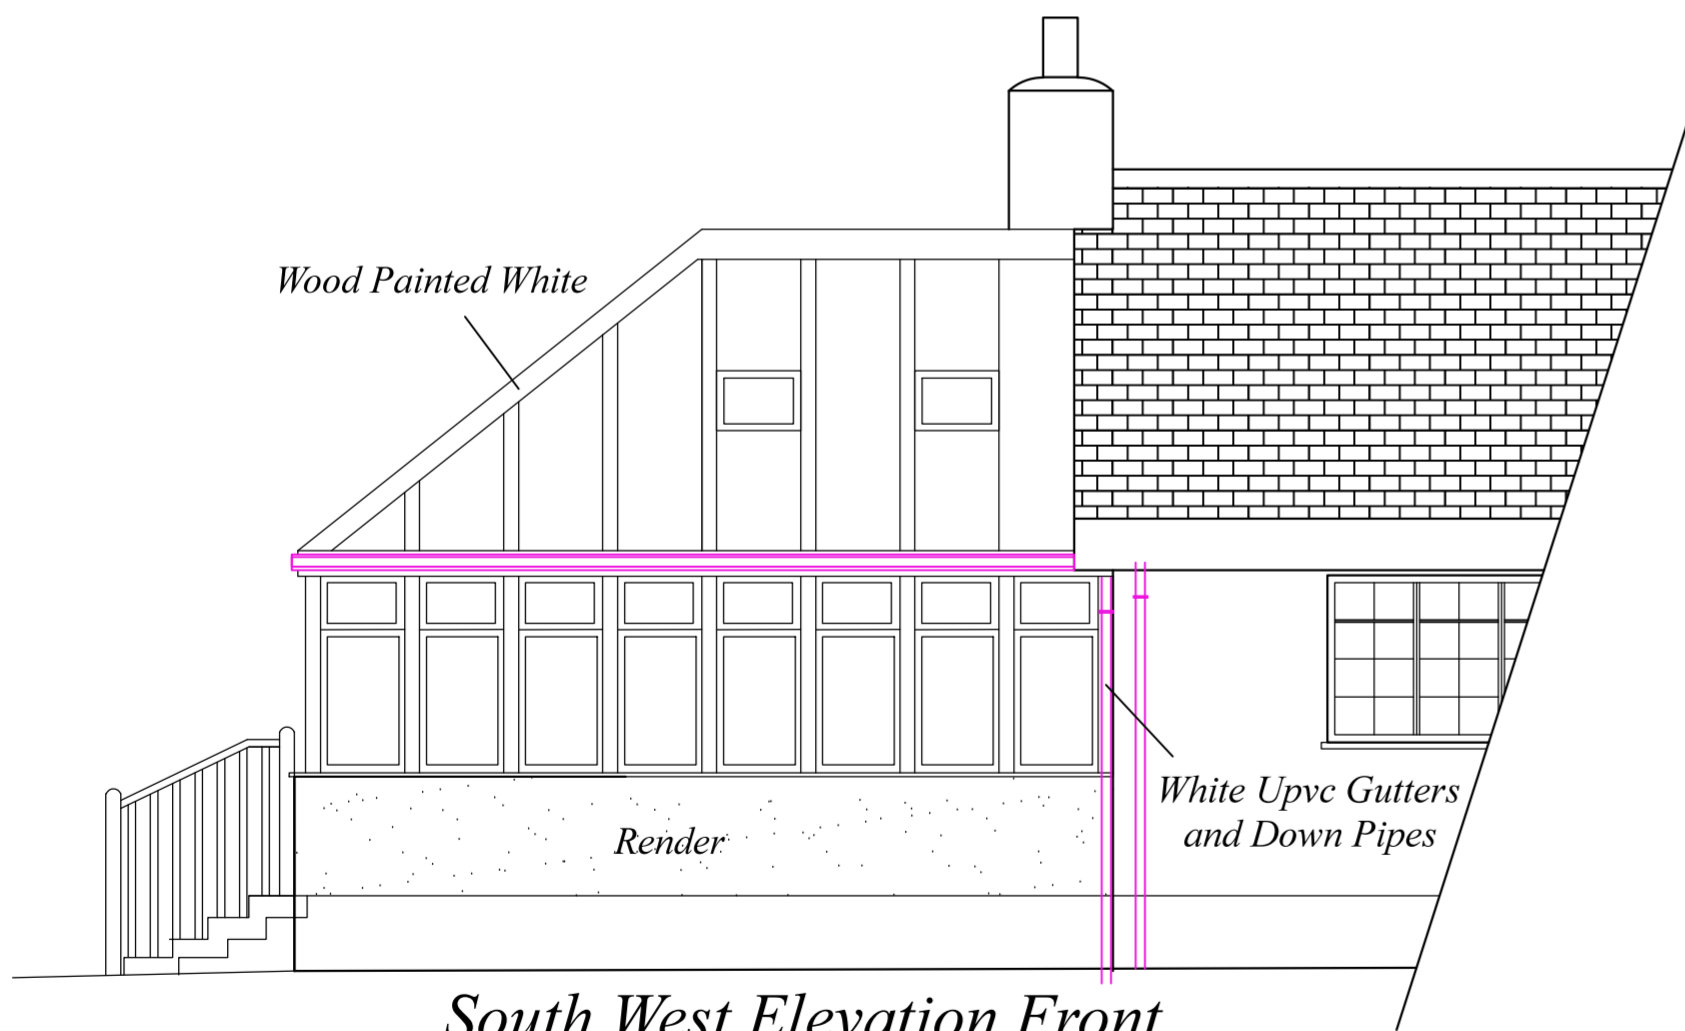

North East Elevation Front

North West Elevation Front

South West Elevation Front

South West Elevation Front

*Country Guest House
High Lanes
St. Mary's
Isles of Scilly*

*Amended
Conservatory
Plan and
Elevations*

S. Straudolph

Date - August 2016
Amended -
Scale - 1 : 50

PAUL OSBORNE
CARN THOMAS
ST. MARY'S, ISLES of SCILLY.
TR21 0PT Tel (01720) 423066
Email: paul@sailscilly.com

CGH-CS-1a

N.B.-No measurements to be scaled from this drawing unless specified. Whilst all efforts are made to insure accurate measurements Any discrepancies should be reported immediately to the architect.