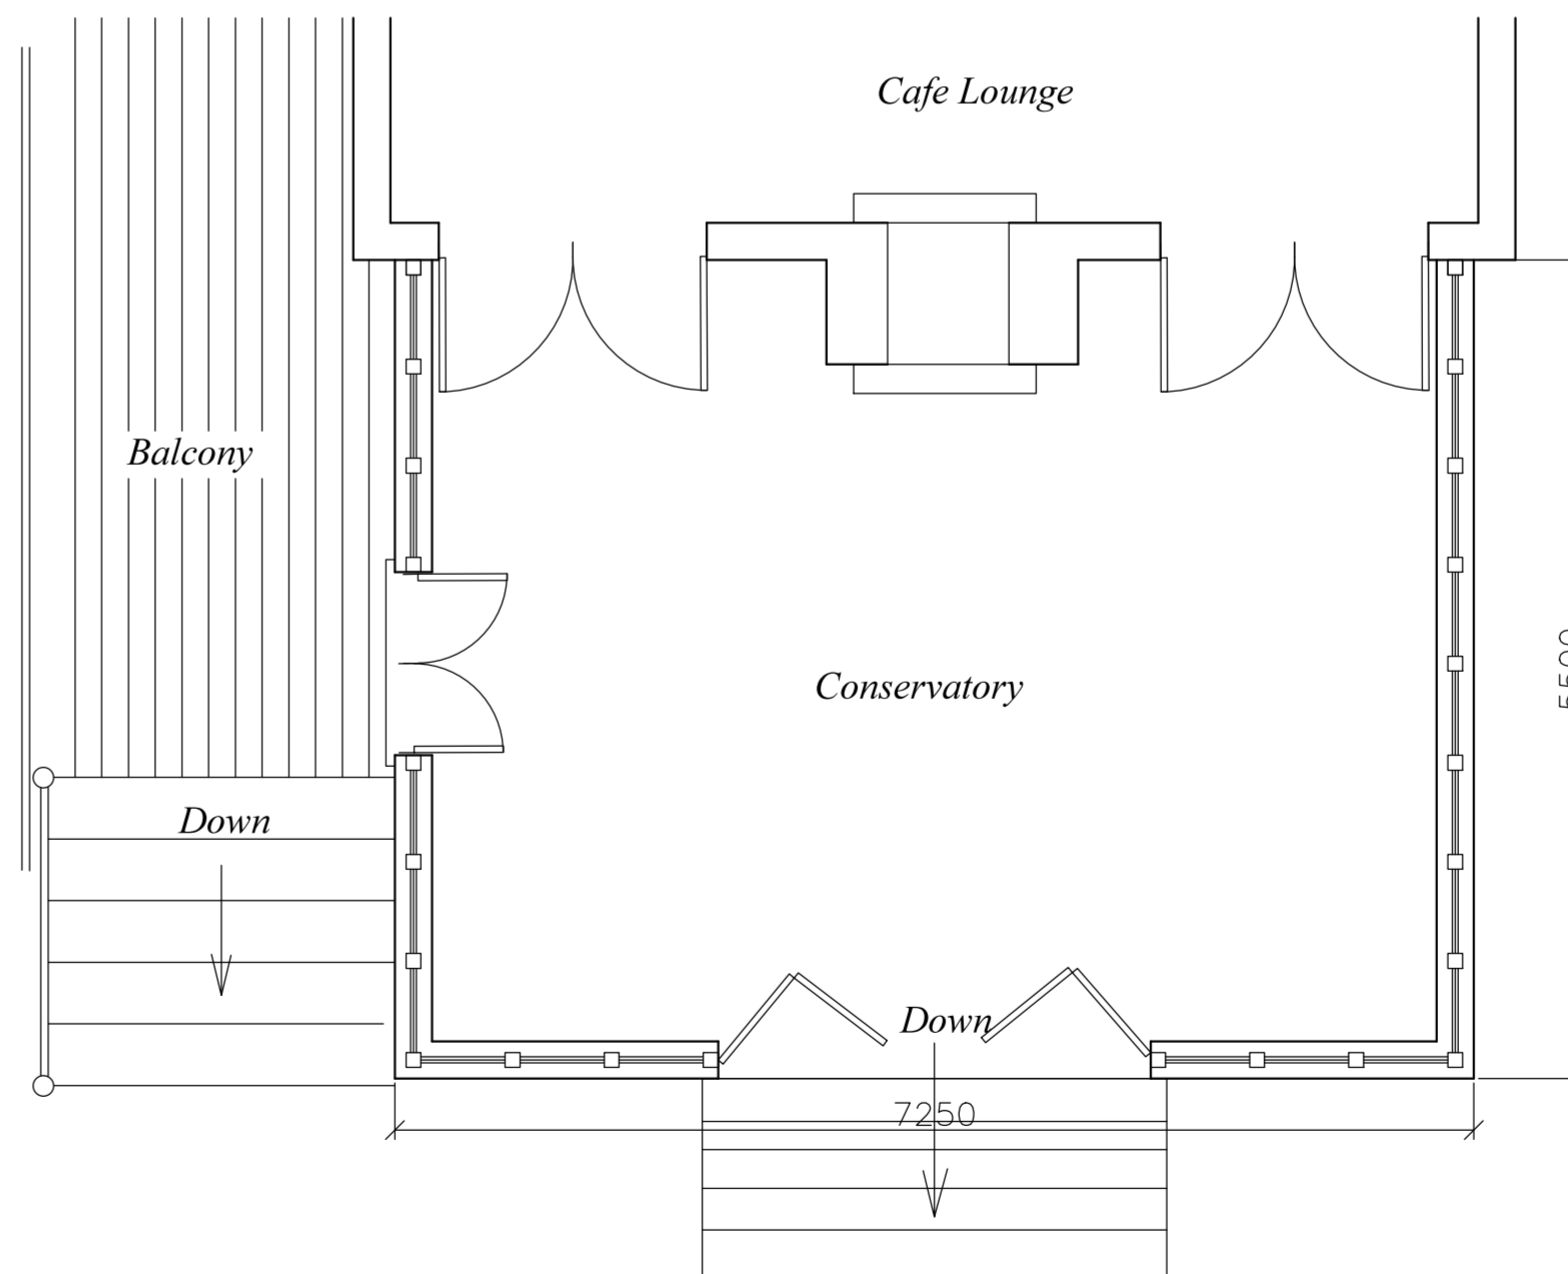

North East Elevation Front

North West Elevation Front

South West Elevation Front

South West Elevation Front

*Country Guest House
High Lanes
St. Mary's
Isles of Scilly*

*Amended
Conservatory
Plan and
Elevations*

S. Straudolph

Date - August 2016
Amended -
Scale - 1 : 50

PAUL OSBORNE
CARN THOMAS
ST. MARY'S, ISLES of SCILLY.
TR21 0PT Tel (01720) 423066
Email: paul@sailscilly.com

CGH-CS-1a

N.B.-No measurements to be scaled from this drawing unless specified. Whilst all efforts are made to insure accurate measurements Any discrepancies should be reported immediately to the architect.