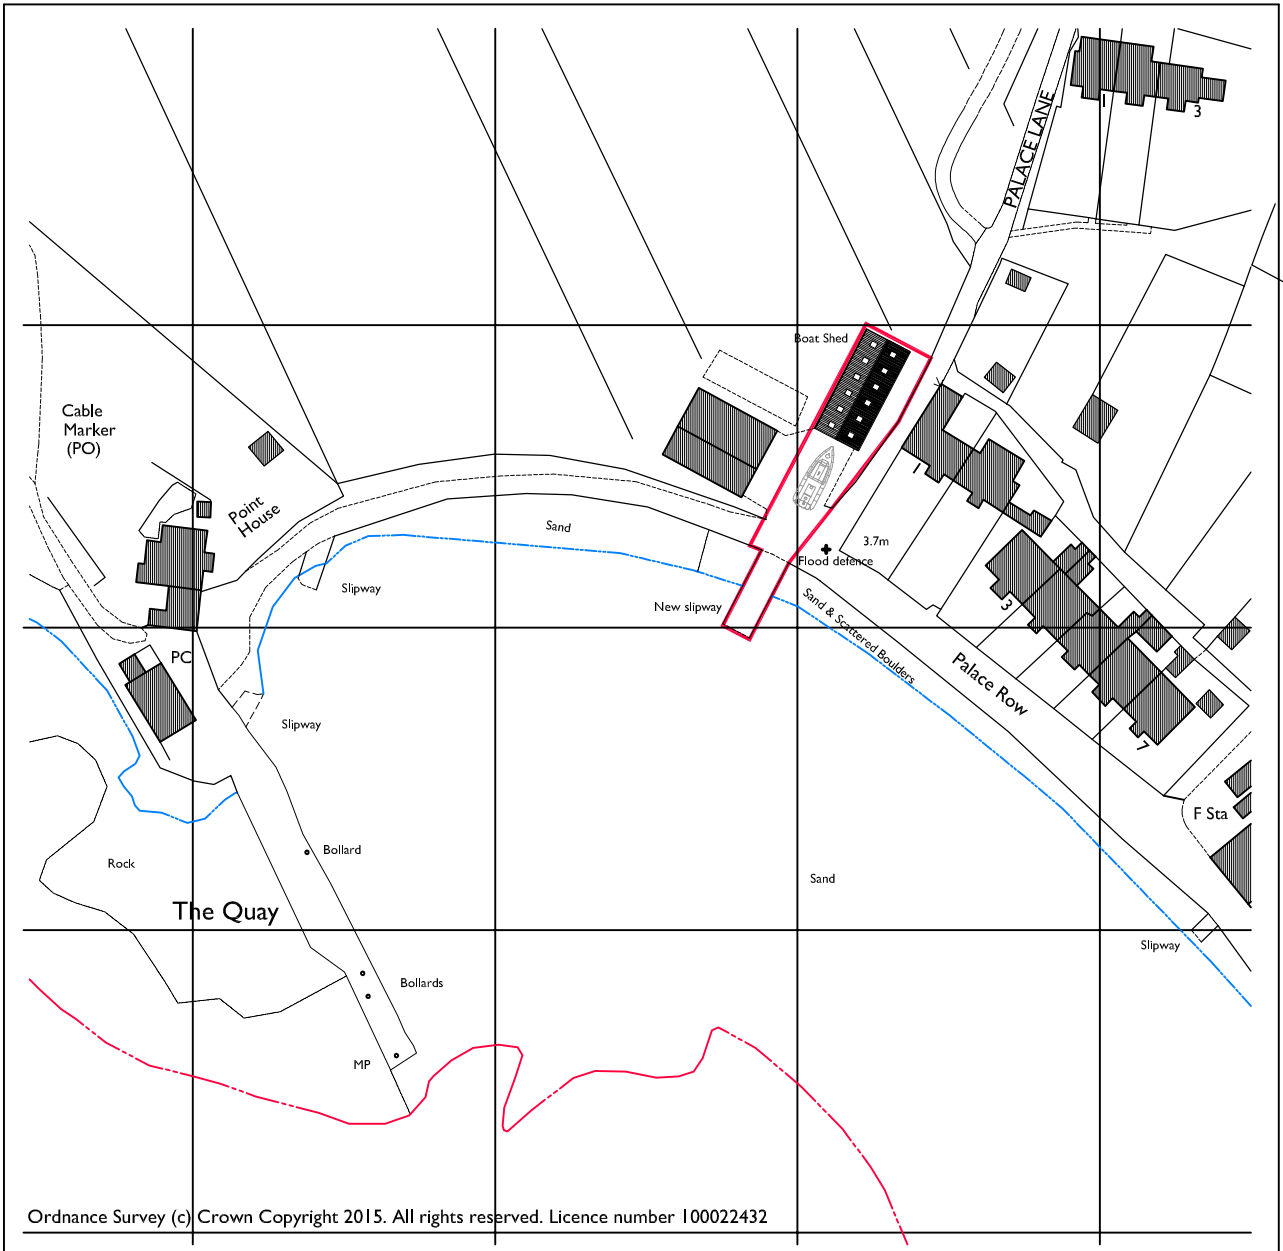

0 10M 20M 50M

Ordnance Survey (c) Crown Copyright 2015. All rights reserved. Licence number 100022432

Rev. B - 29.04.16
Rev. A - 28.07.15

Do not scale from this drawing use figured dimensions only

PROJECT **Boat Shed, New Grimsby**

DRAWING **Location Plan**

DRAWING No. **3815-Loc-01**

SCALE: **1 : 1250 @ A4** DATE: **Jul. 2015**

**llewellyn
harker**
ARCHITECTS