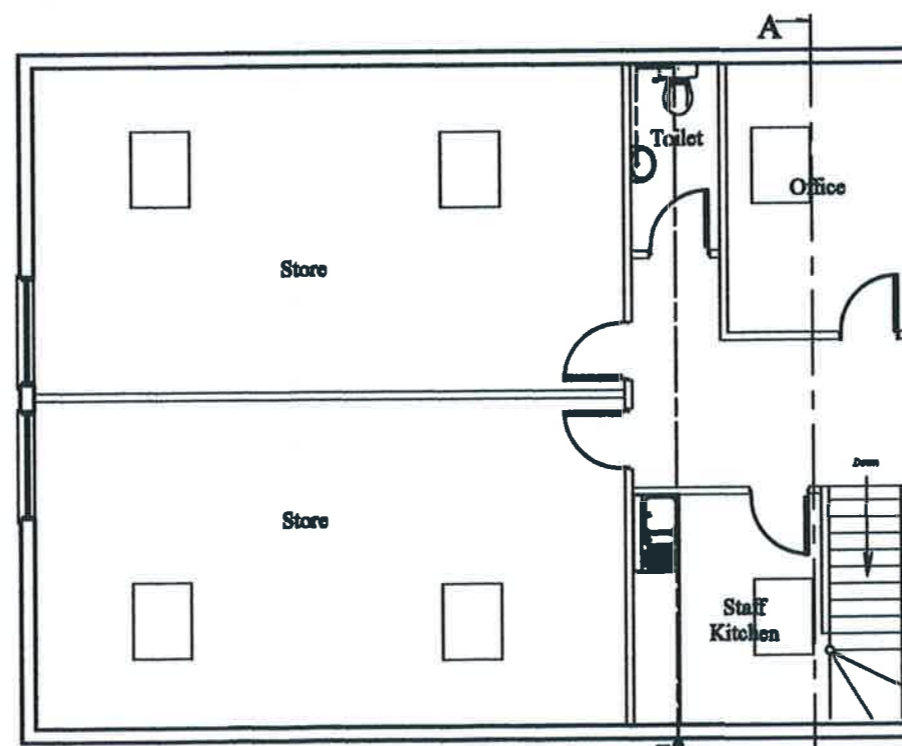

P-16-050

NORTH ELEVATION

WEST ELEVATION

EAST ELEVATION

SOUTH ELEVATION

RECEIVED BY THE
PLANNING DEPARTMENT
06 JUN 2015

UNIT 6
Porthmellon Ind Est
St.Mary's
Isles of Scilly

Proposed Building

Mr. A Blackwell

PLAN

Date - August 2008
Amended - March 2009
Scale - 1 : 100

PAUL OSBORNE
CARN THOMAS
ST. MARY'S, ISLES of SCILLY.
TR21 0PT Tel (01720) 423066
Email: paul@sailscilly.com

HH-JD-PE/2