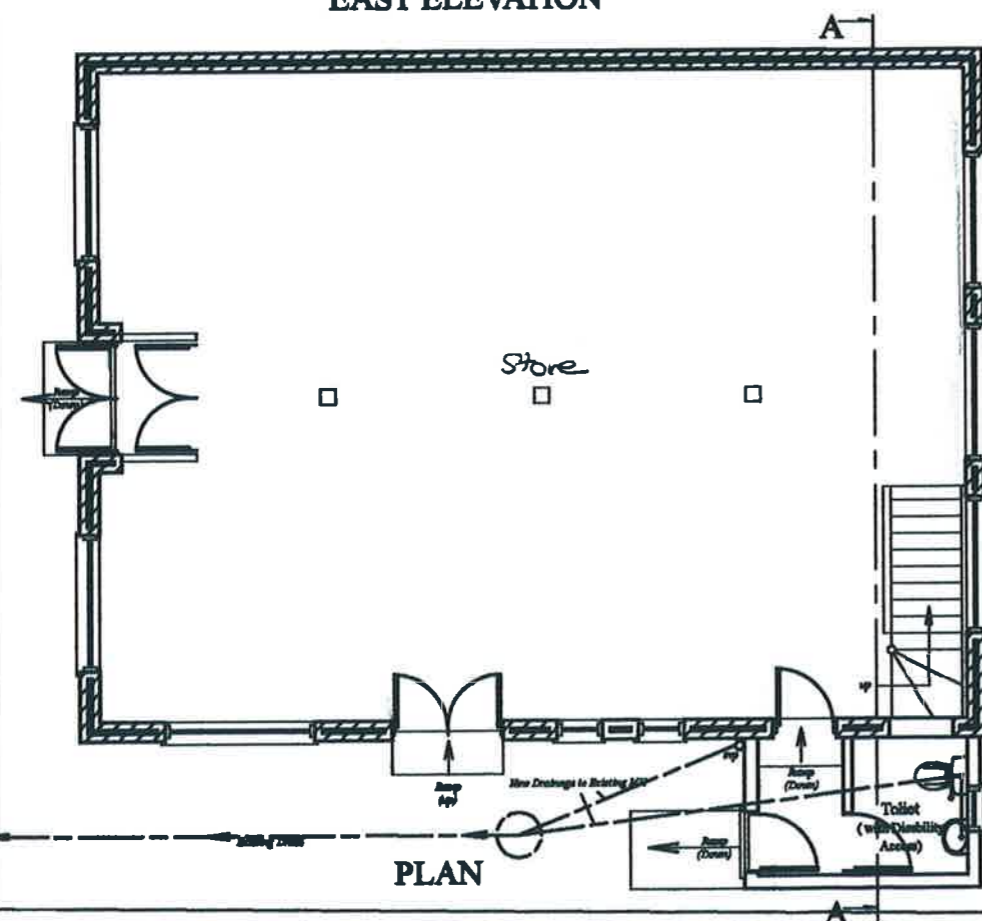

P-16-050

NORTH ELEVATION

WEST ELEVATION

EAST ELEVATION

SOUTH ELEVATION

RECEIVED BY THE
PLANNING DEPARTMENT
06 JUN 2015

UNIT 6
Porthmellon Ind Est
St.Mary's
Isles of Scilly

Proposed Building

Mr. A Blackwell

PLAN

Date - August 2008
Amended - March 2009
Scale - 1 : 100

PAUL OSBORNE
CARN THOMAS
ST. MARY'S, ISLES of SCILLY.
TR21 0PT Tel (01720) 423066
Email: paul@sailscilly.com

HH-JD-PE/2