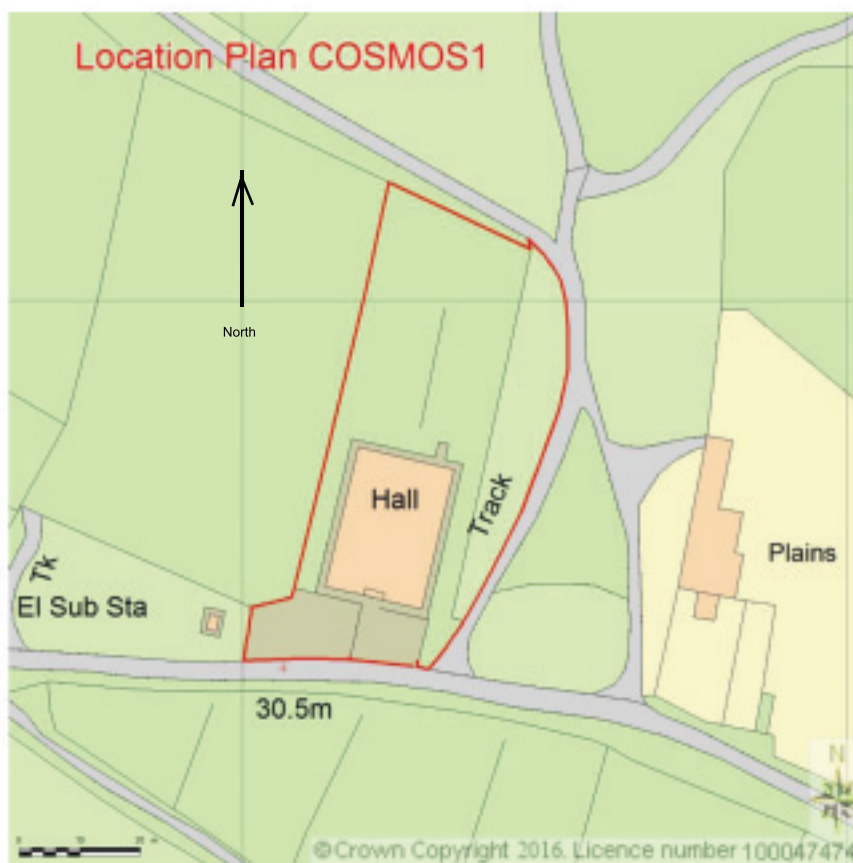

**SITE LOCATION PLAN
AREA 2 HA
SCALE 1:1250 on A4
CENTRE COORDINATES: 92432, 15977**

Supplied by Streetwise Maps Ltd
www.streetwise.net
Licence No: 100047474
13/10/2016 16:17