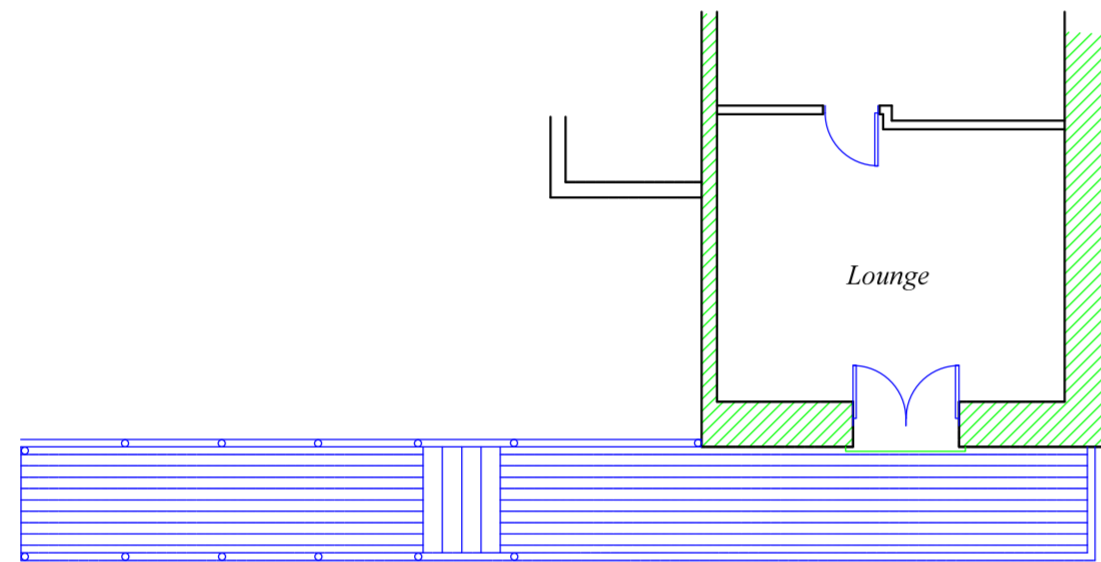

West Elevation

South Elevation

*"The Brow"
Veronica Farm
Bryher
Isles of Scilly*

*Proposed
Balcony*

Mr Dan Bennet

First Floor Plan

North Elevation

East Elevation

N.B.-No measurements to be scaled from this drawing unless specified. Whilst all efforts are made to insure accurate measurements Any discrepancies should be reported immediately to the architect.

DB-PB-2b