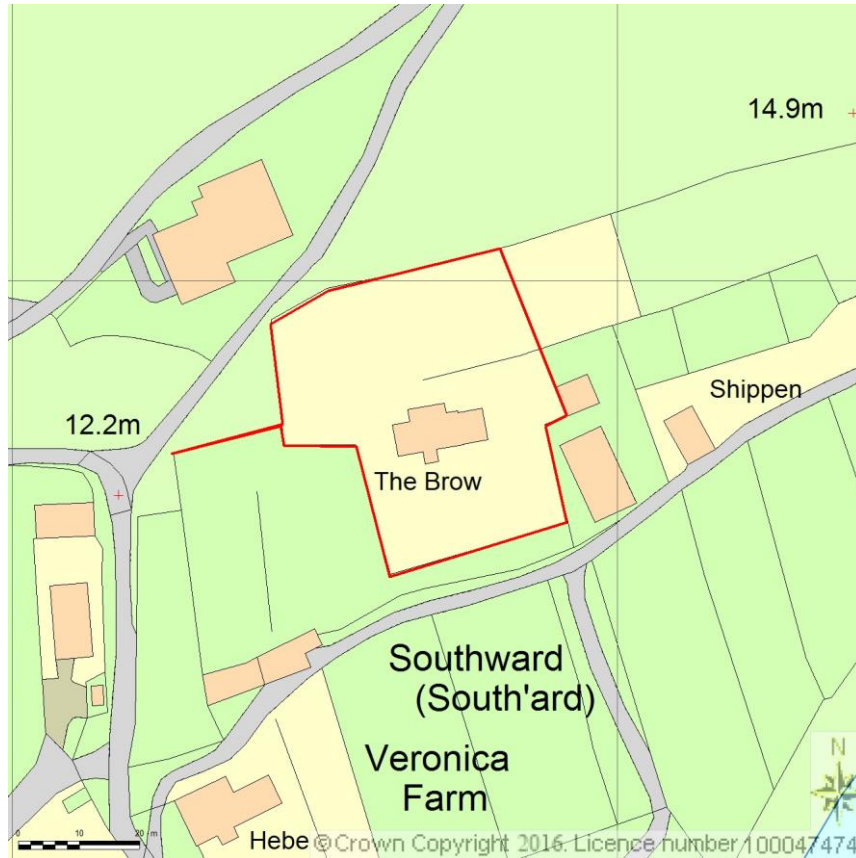

SITE LOCATION PLAN
AREA 2 HA
SCALE 1:1250 on A4
CENTRE COORDINATES: 87870, 14775

Supplied by Streetwise Maps Ltd
www.streetwise.net
Licence No: 100047474
31/10/2016 11:16