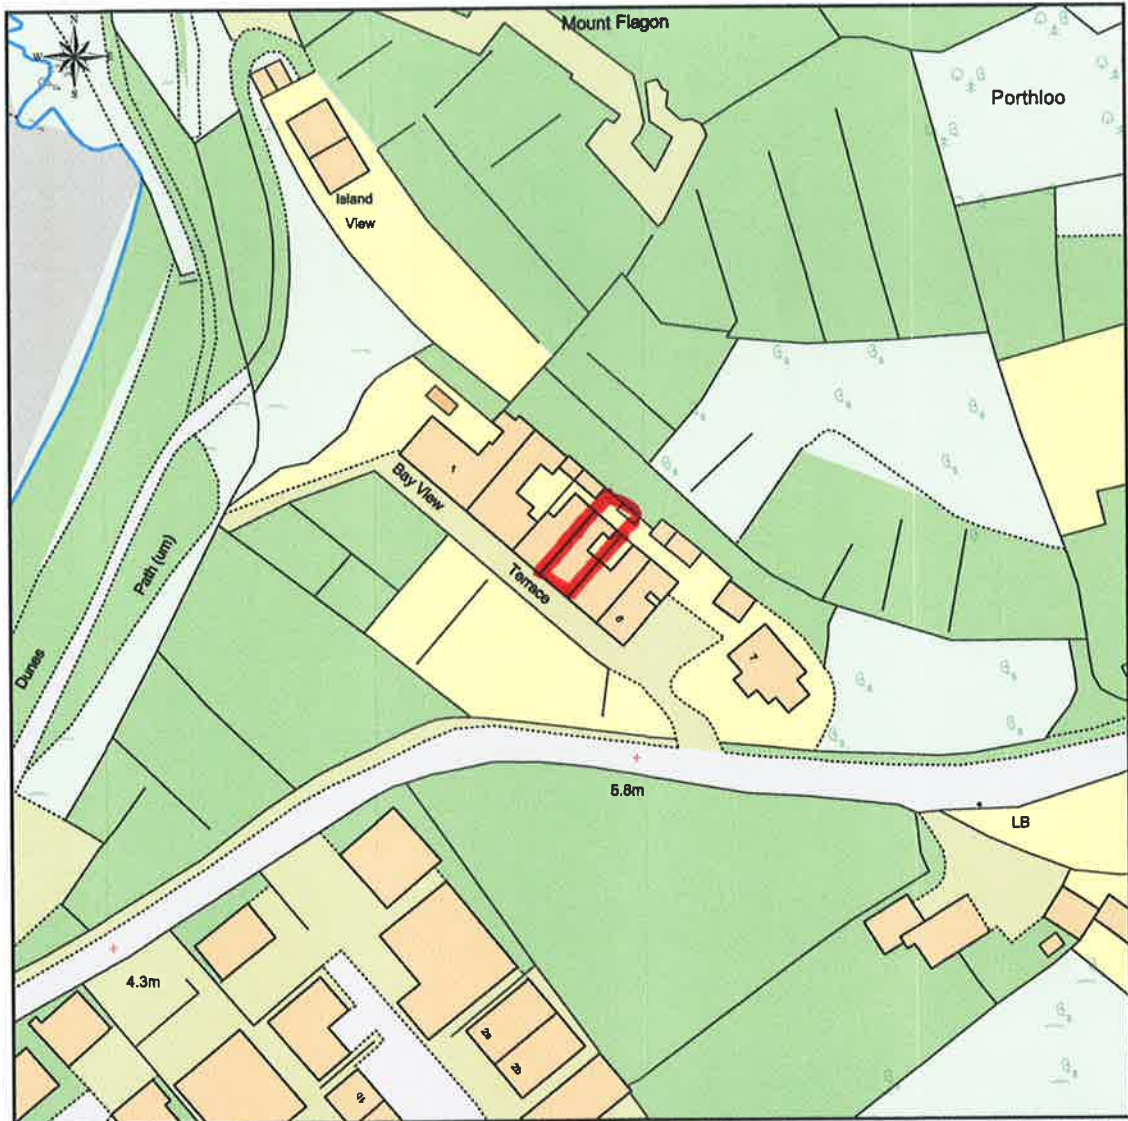

Location Plan of 4 Bay View Terrace

This Plan includes the following Licensed Data: OS MasterMap Colour PDF Location Plan by the Ordnance Survey National Geographic Database and incorporating surveyed revision available at the date of production. Reproduction in whole or in part is prohibited without the prior permission of Ordnance Survey. The representation of a road, track or path is no evidence of a right of way. The representation of features, as lines is no evidence of a property boundary. © Crown copyright and database rights, 2016. Ordnance Survey 0100031673

0m 20m 40m 60m 80m 100m

Scale: 1:1250, paper size: A4

Location Plan
 4 Bay View Terrace
 Porthmellon
 St. Mary's
 Isles of Scilly
 \TR21 ONE

RECEIVED BY THE
 PLANNING DEPARTMENT
 14 OCT 2016