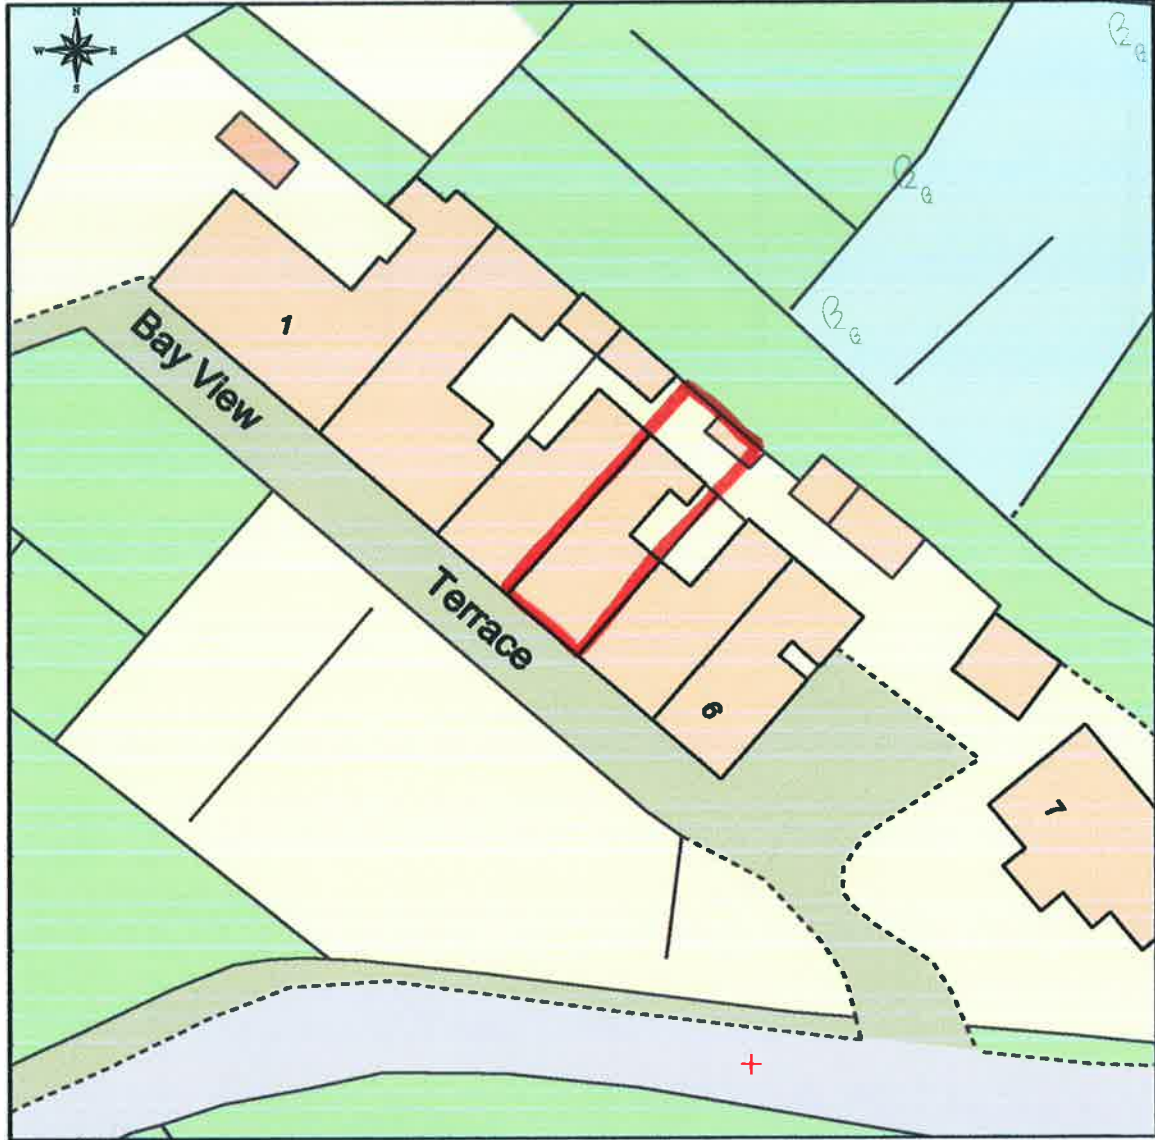

Site Plan of Tr210NE

This Plan includes the following Licensed Data: OS MasterMap Colour PDF Site Plan/Block Plan by the Ordnance Survey National Geographic Database and incorporating surveyed revision available at the date of production. Reproduction in whole or in part is prohibited without the prior permission of Ordnance Survey. The representation of a road, track or path is no evidence of a right of way. The representation of features, as lines is no evidence of a property boundary. © Crown copyright and database rights, 2016. Ordnance Survey 0100031873

0m 5m 10m 15m 20m 25m 30m 35m 40m

Scale: 1:500, paper size: A4

Site Plan
4 Bay View Terrace
Porthmellon
St. Mary's
Isles of Scilly
TR21 0NE

RECEIVED BY THE
PLANNING DEPARTMENT
14 OCT 2016