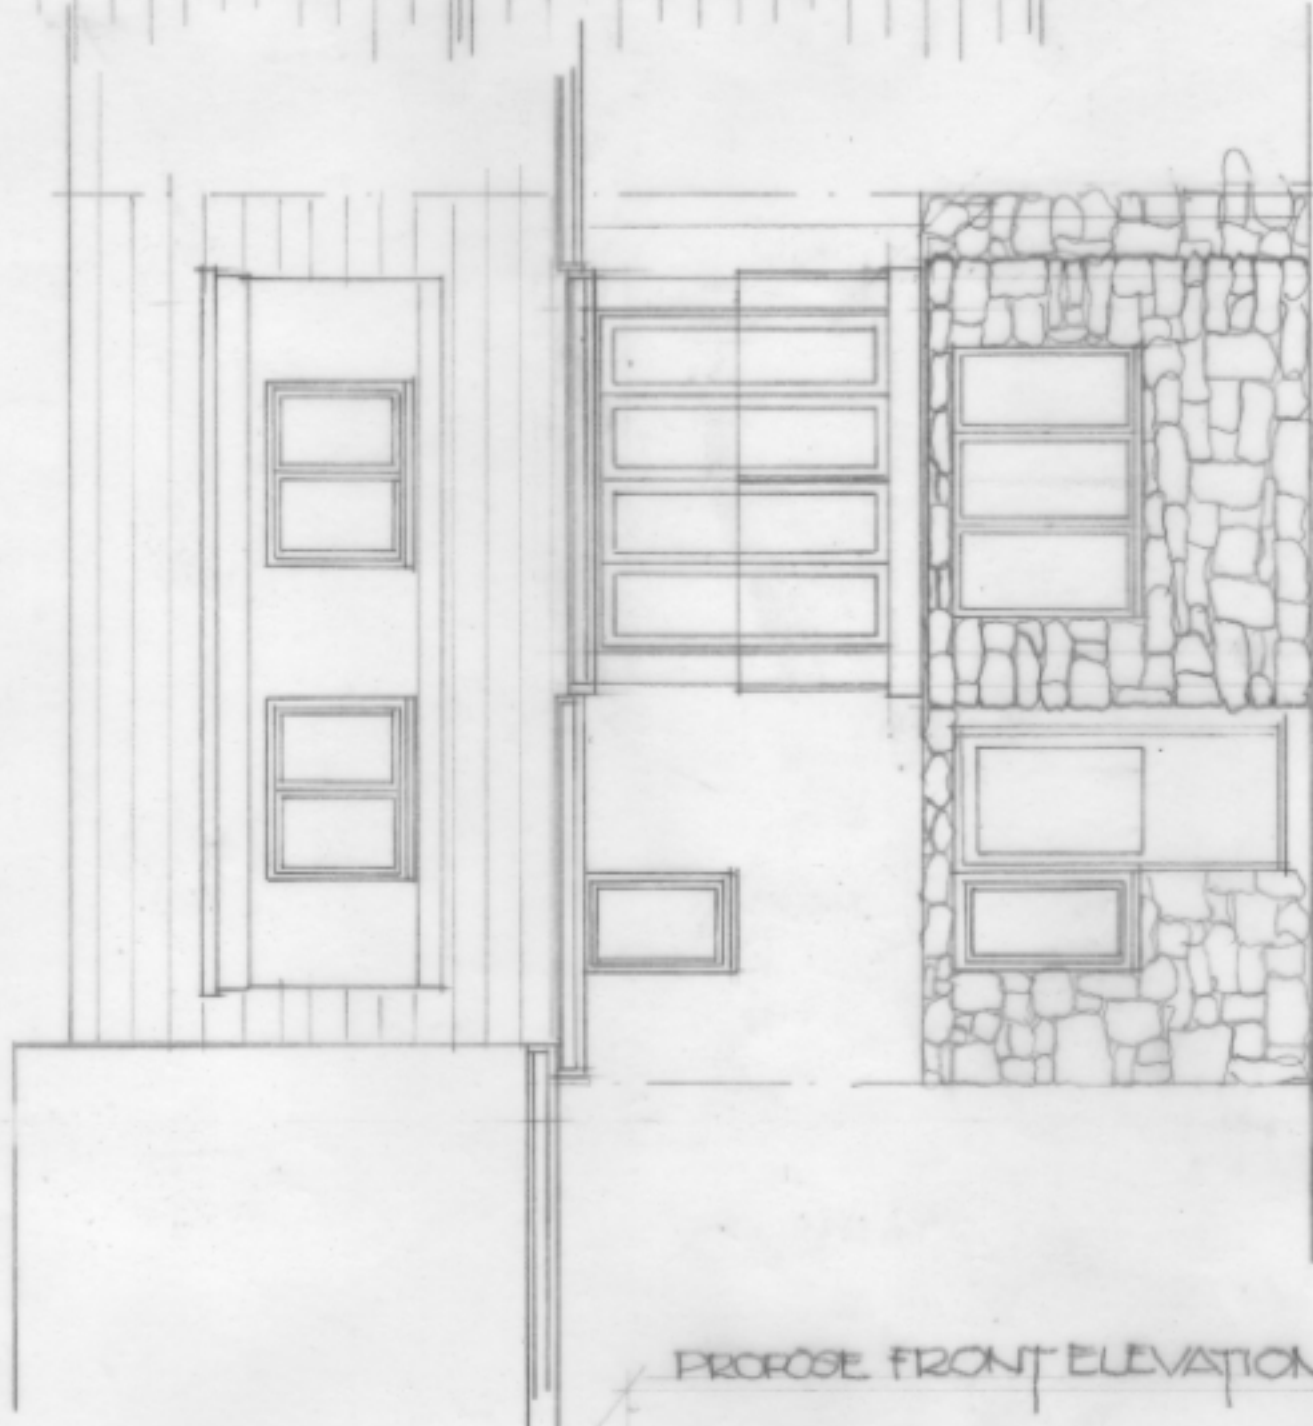

ROOF PLAN.

PROPOSE FRONT ELEVATION.

12.11.16

A Flaming Change

ISLANDS ARCHITECTS

Porthcressa, St Mary's, Isles of Scilly, TR21 0JQ and
6 Manor Farm Close, Pimperne, Blandford, Dorset, DT11 8XL
01258 480040

Project:

Proposed Extension, Roanoke, Porthcressa,
St Mary's, Isles of Scilly

Client:

Georgia and Adam May

Drawing:

Proposed South Elevation and Roof Plan

Scale:

1:50@A3

Drawn:

bdc 06.09.16

Dwg No:

2061 / 02 A