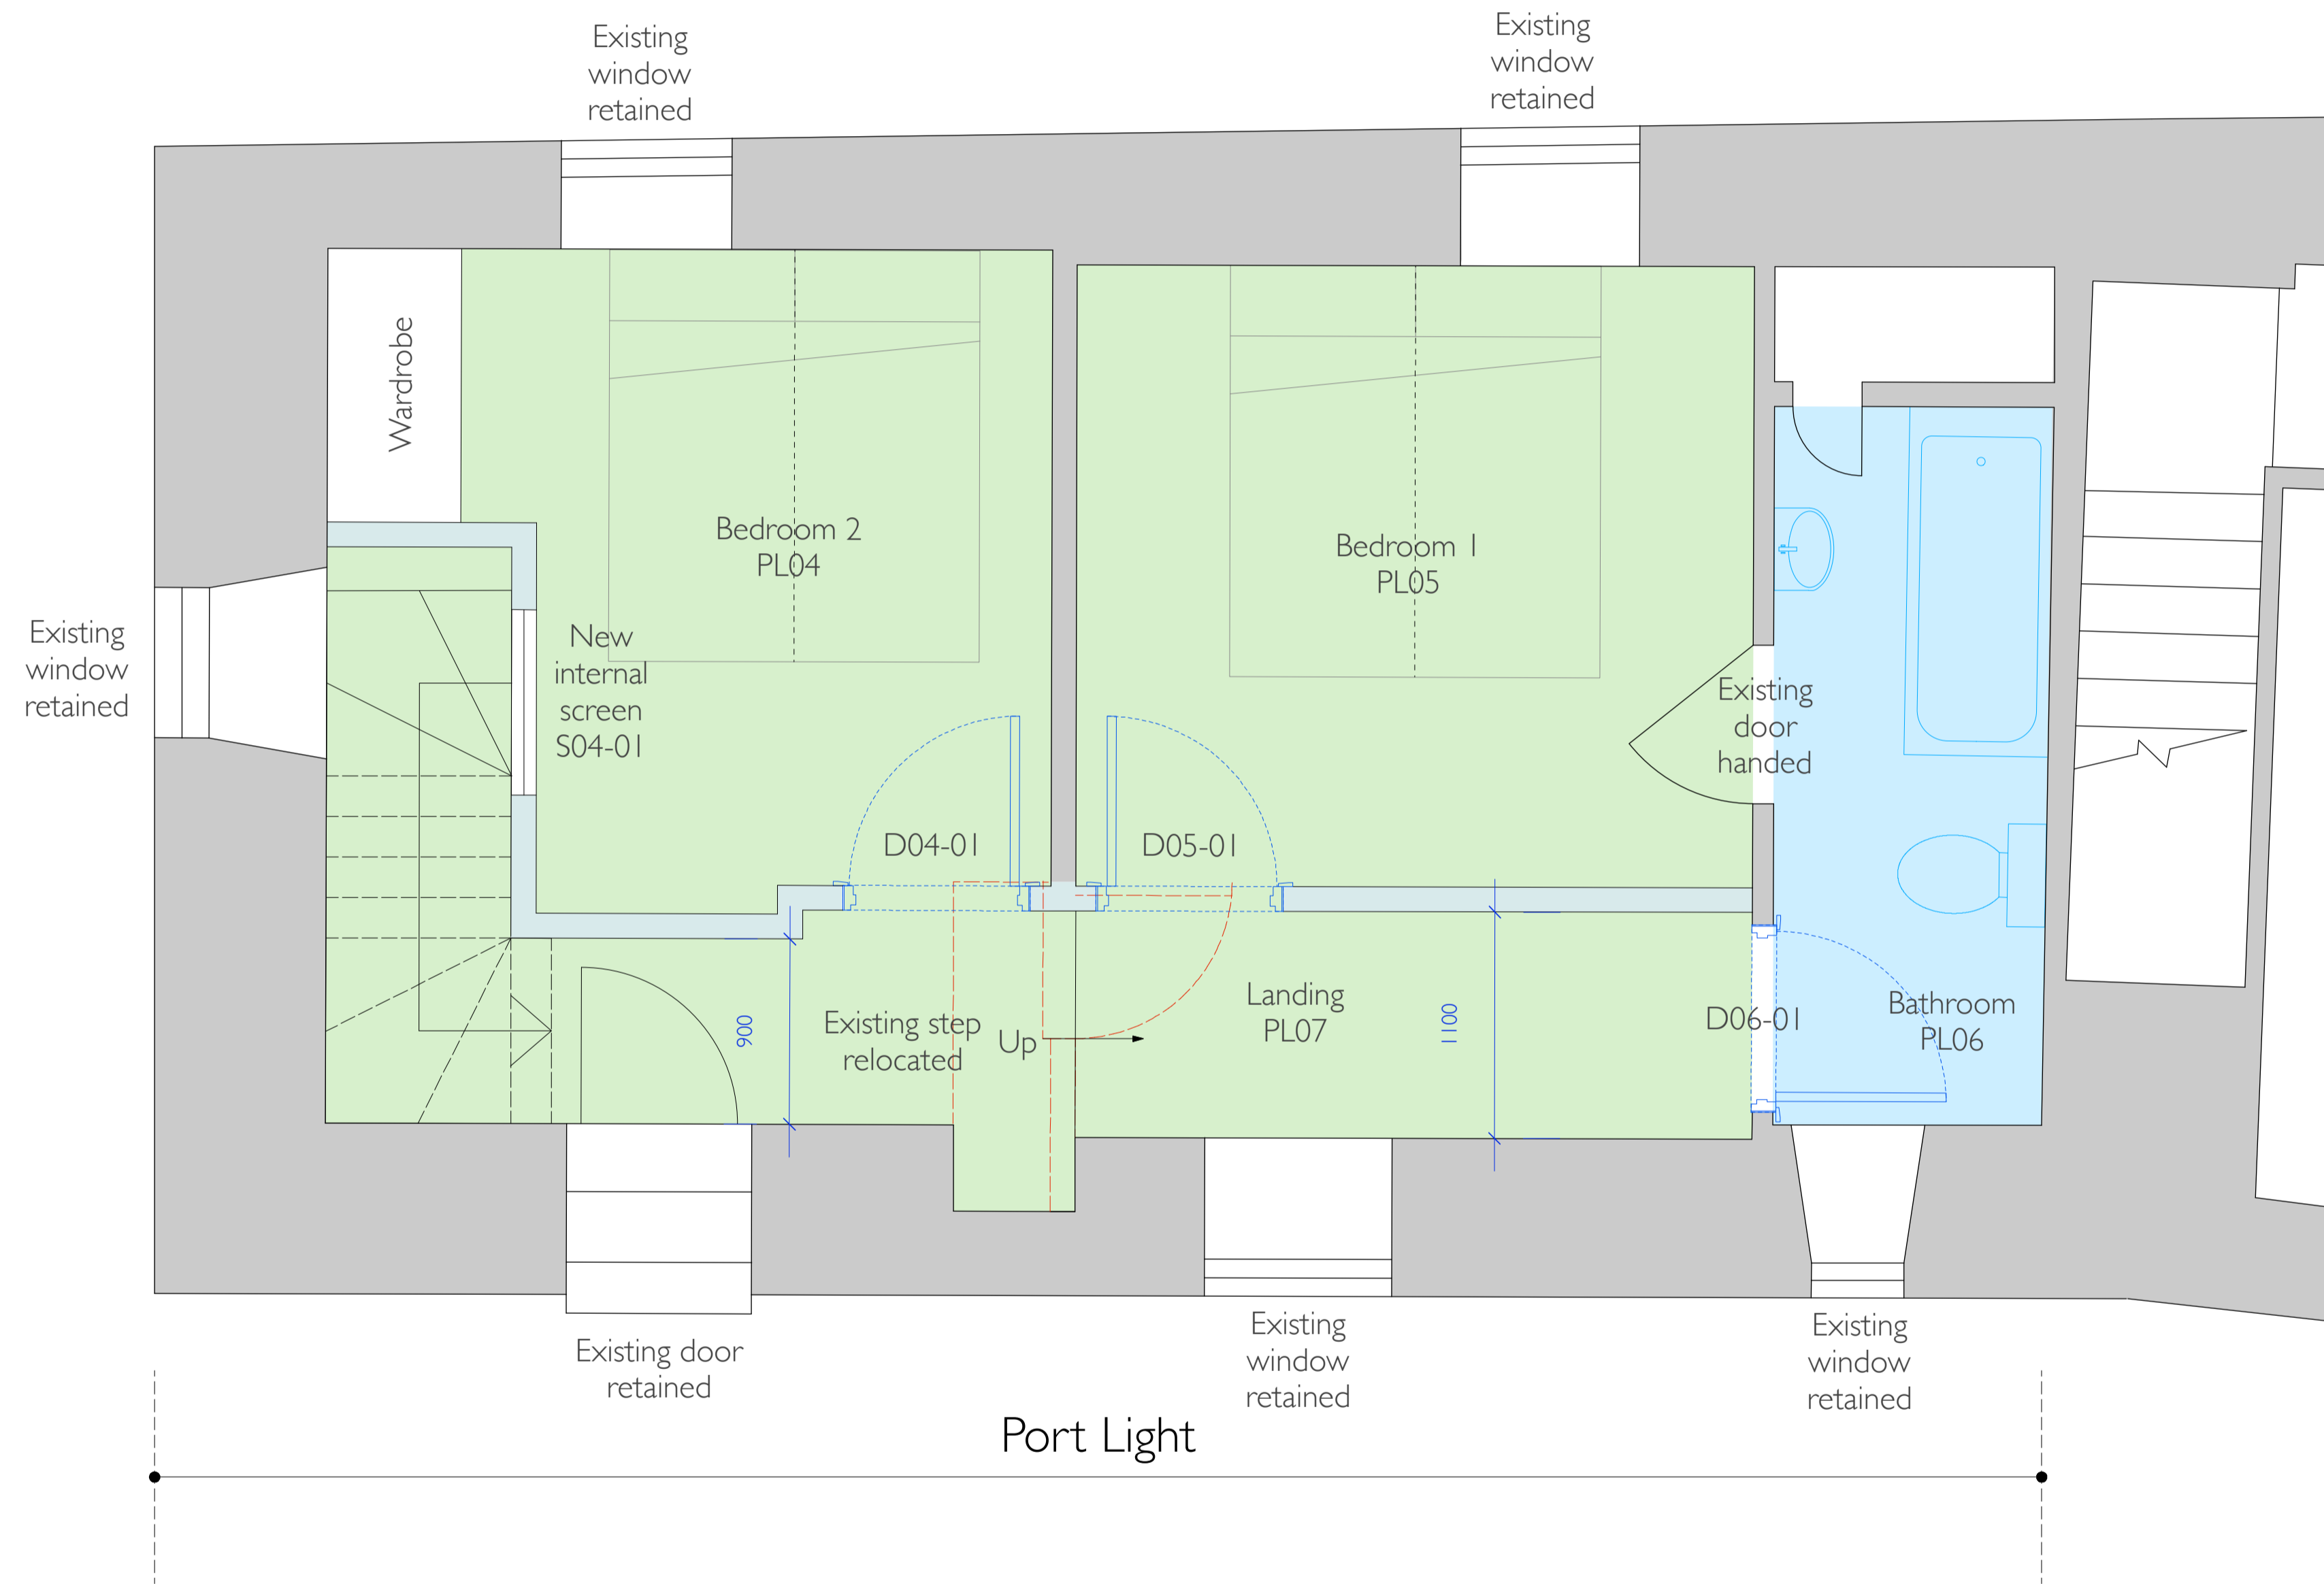

Dimensions are not to be scaled from this drawing

Rev	Date	Description	Author
-	06 Dec 16	Draft for comment	ha
A	12 Dec 16	Revised layout to reflect comments for review.	ha
B	14 Dec 16	Issued to Planning	ha

## PLANNING

Tregarthen Hotel  
Isles of Scilly

Portlight  
Proposed First Floor

Scale: 1:25 @ A1 (1:50 @ A3)

Drawing No: 1156/1411 Rev B

The Boat Shed, Michael Browning Way  
Exeter EX2 8DD  
01392 438051 mail@g-uk.com