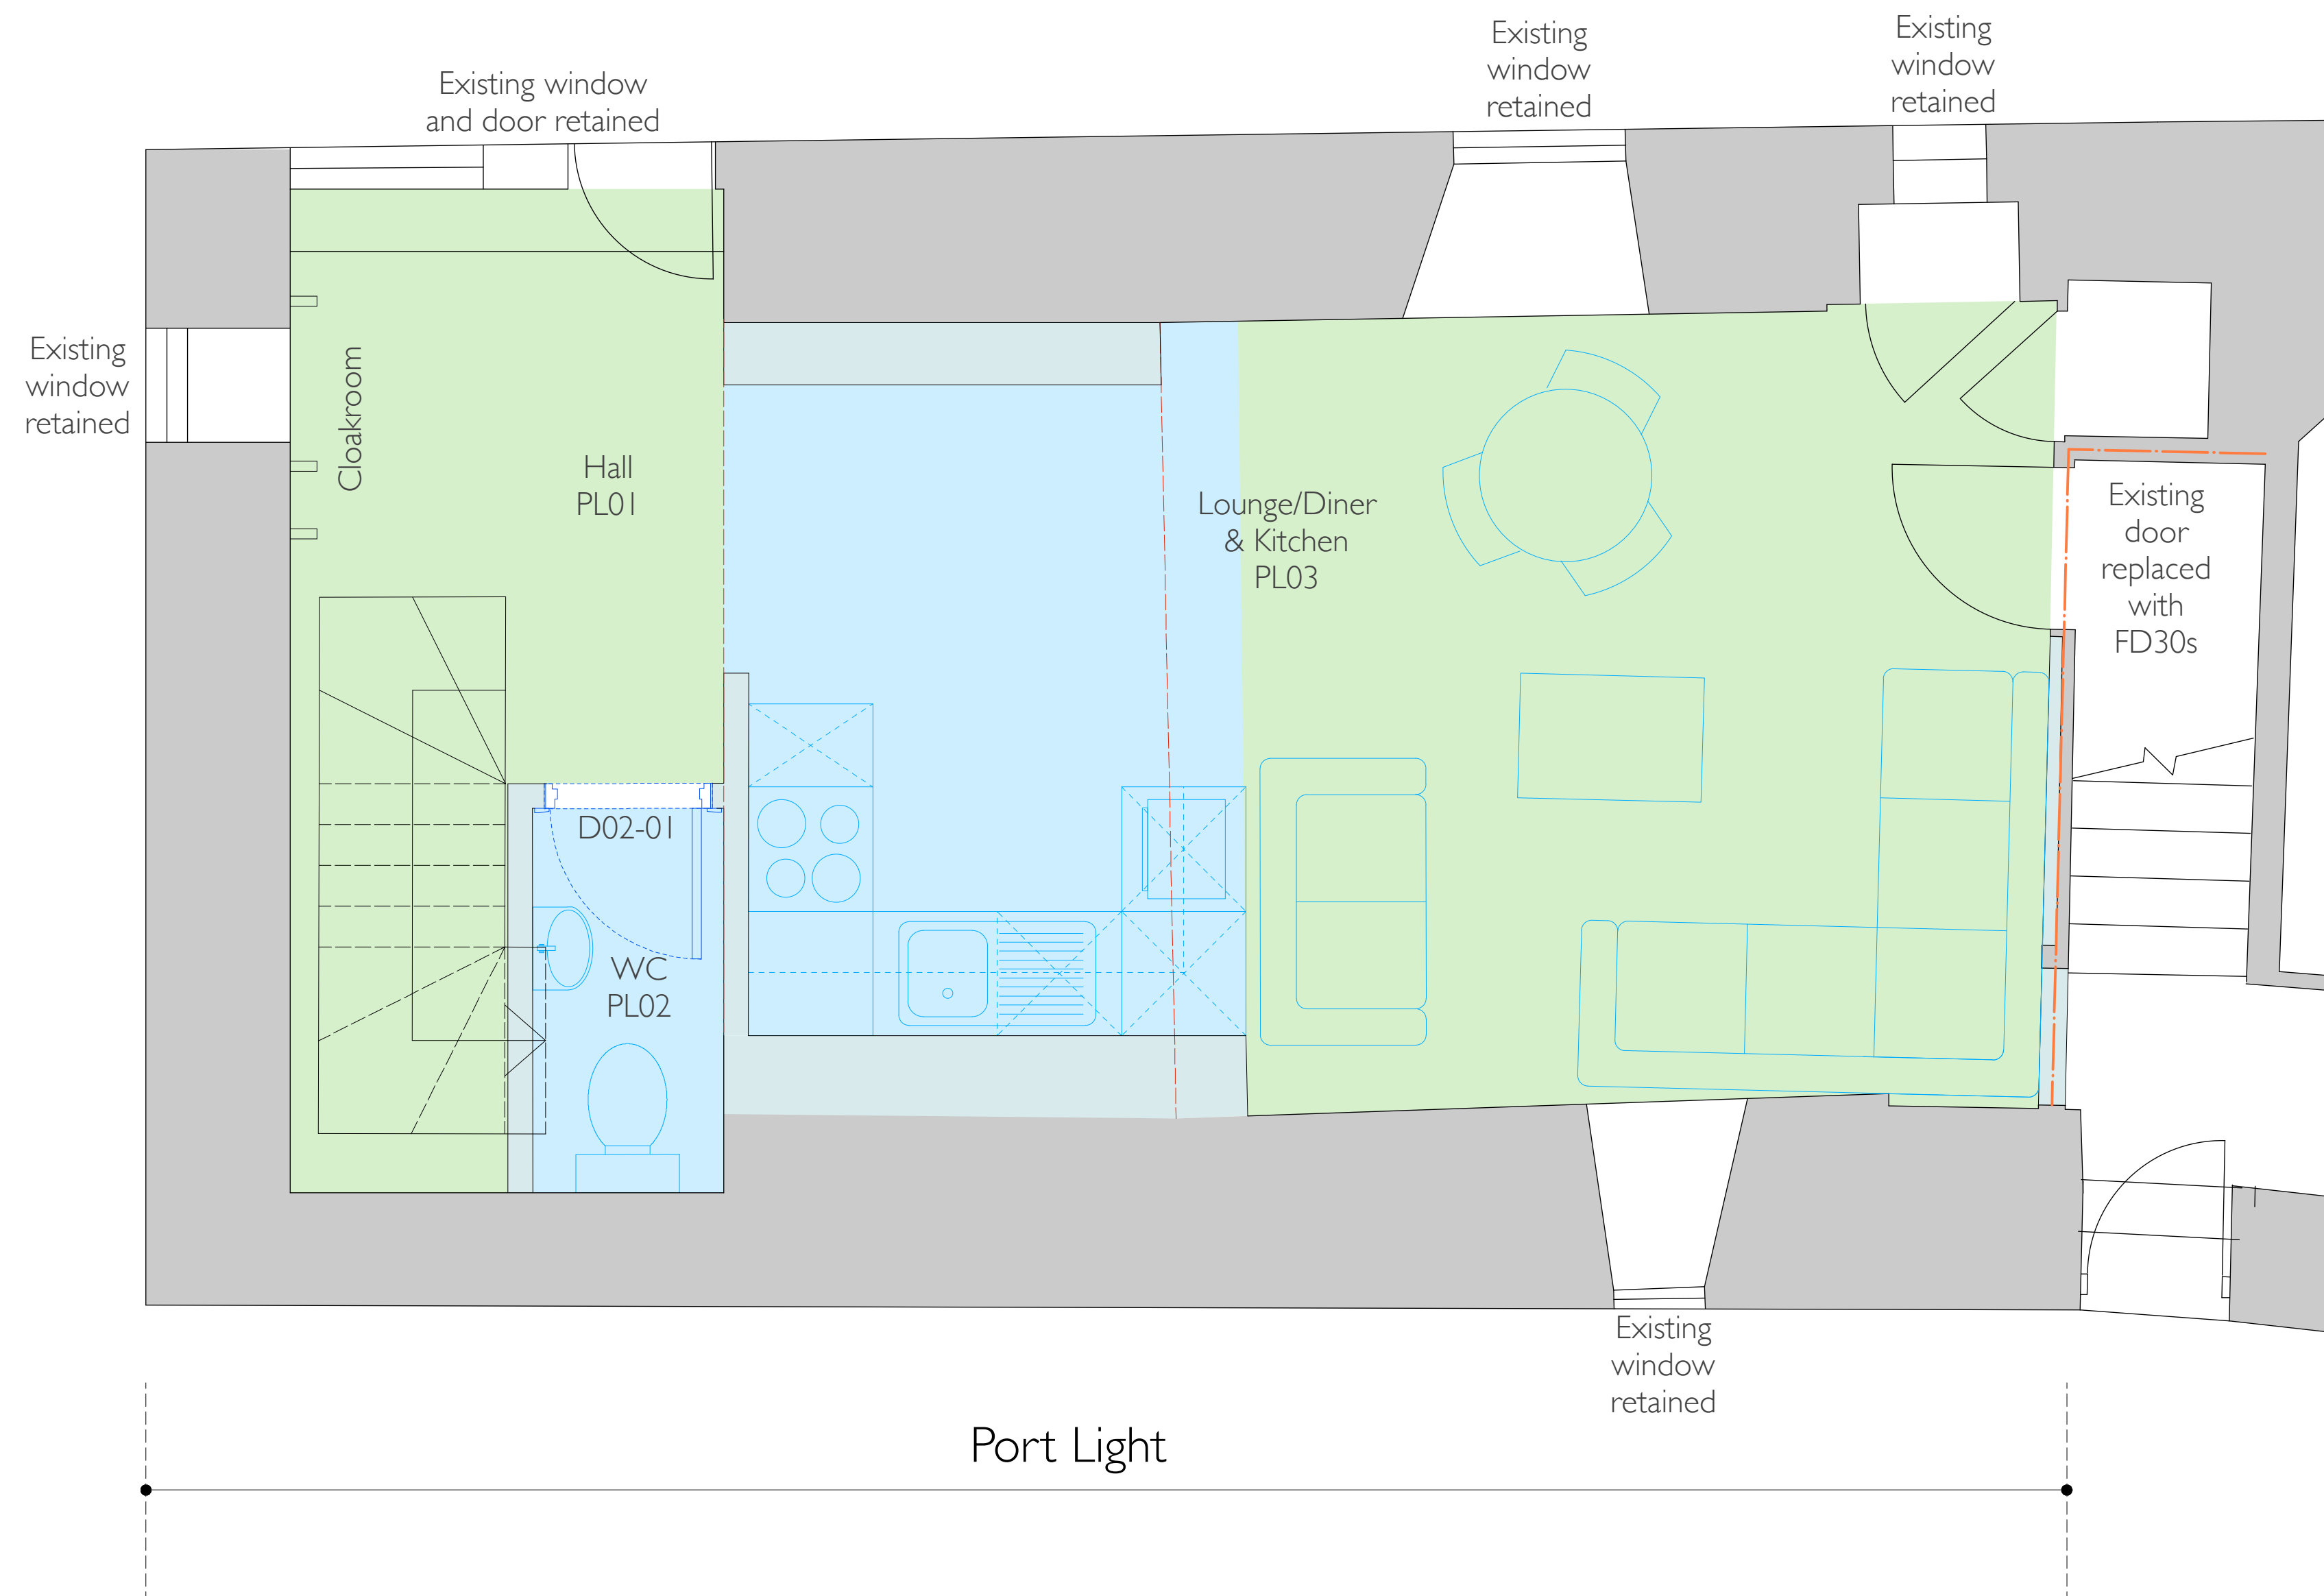

Rev	Date	Description	Author
-	06 Dec 16	Draft for comment	ha
A	12 Dec 16	Revised layout to reflect comments for review.	ha
B	14 Dec 16	Issued to Planning.	ha

PLANNING

Tregarthen Hotel
Isles of Scilly

Portlight
Proposed Ground Floor

Scale: 1:25 @ A1 (1:50 @ A3)

Drawing No: 1156/1410 Rev B

The Boat Shed, Michael Browning Way
Exeter EX2 8DD
01392 438051 mail@g-a.uk.com