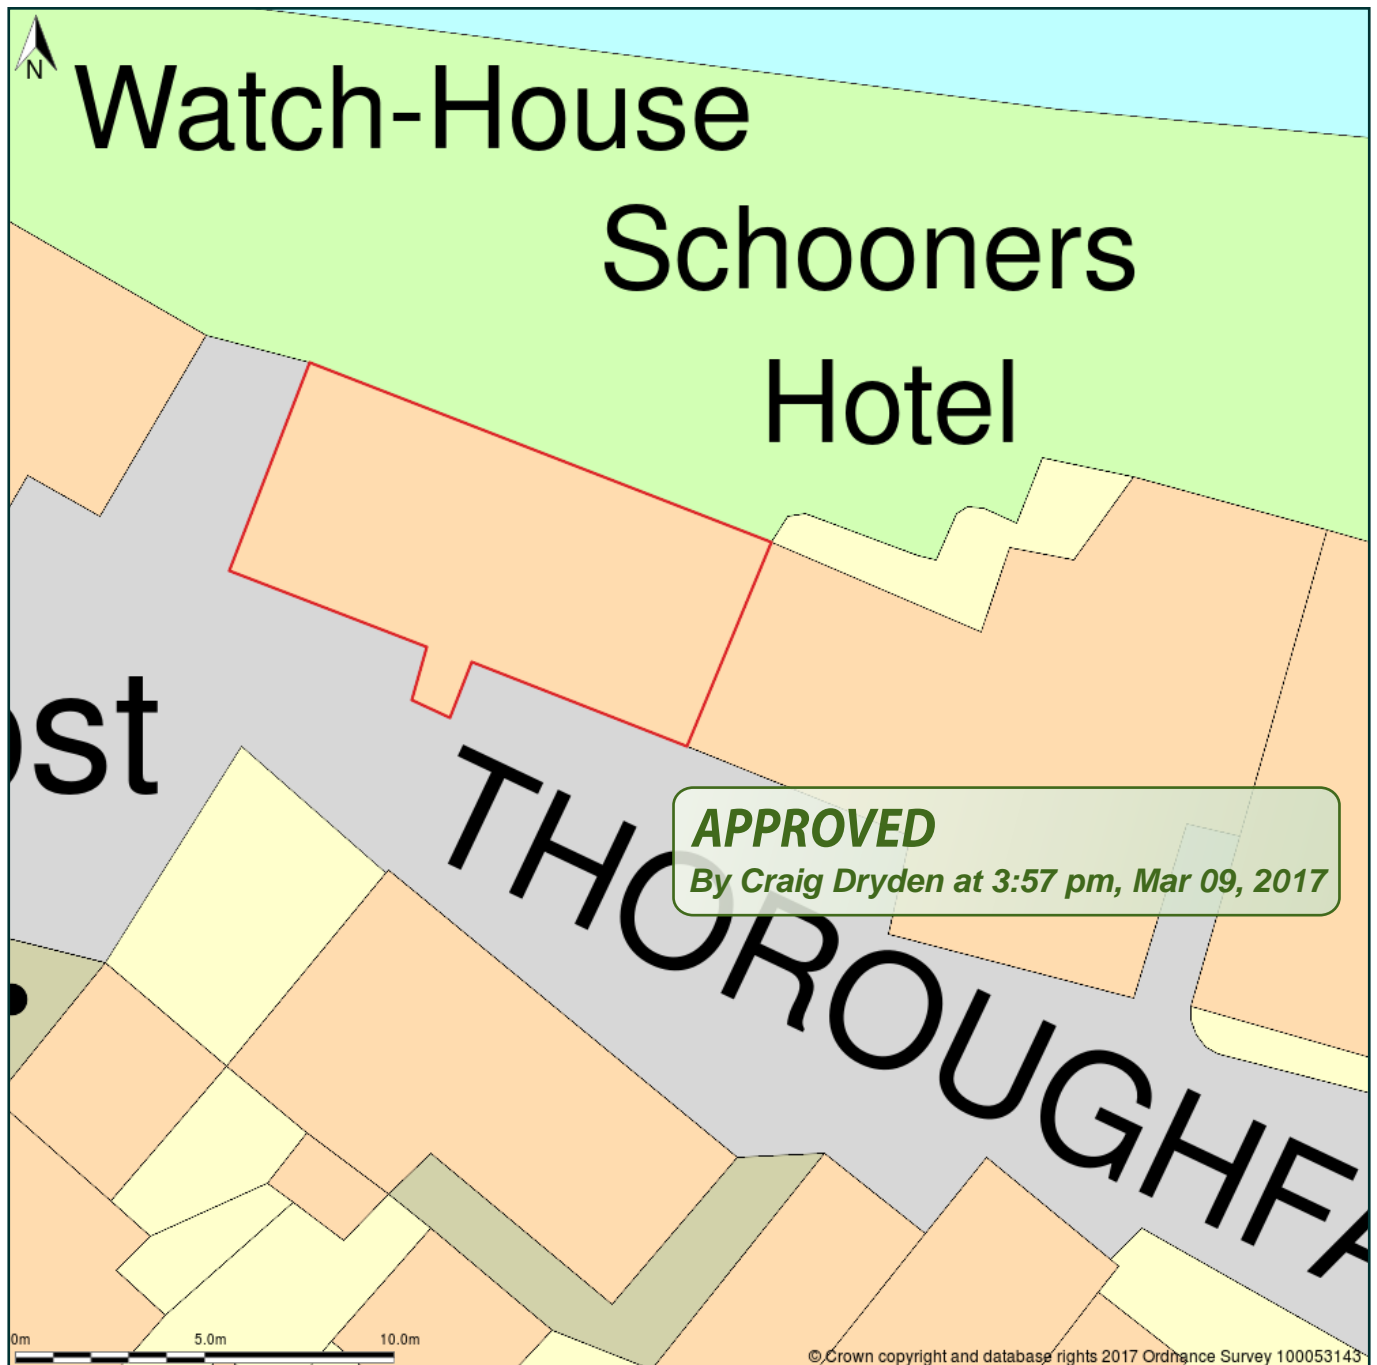

Adam & Eve Hairdressers, The Thorofare, St Mary's, TR21 0LN

Block Plan shows area bounded by: 90261.91, 10559.22 90297.91, 10595.22 (at a scale of 1:200) The representation of a road, track or path is no evidence of a right of way. The representation of features as lines is no evidence of a property boundary.

Produced on 11th Jan 2017 from the Ordnance Survey National Geographic Database and incorporating surveyed revision available at this date. Reproduction in whole or part is prohibited without the prior permission of Ordnance Survey. © Crown copyright 2017. Supplied by www.buyaplan.co.uk a licensed Ordnance Survey partner (100053143). Unique plan reference: #00183348-35D507