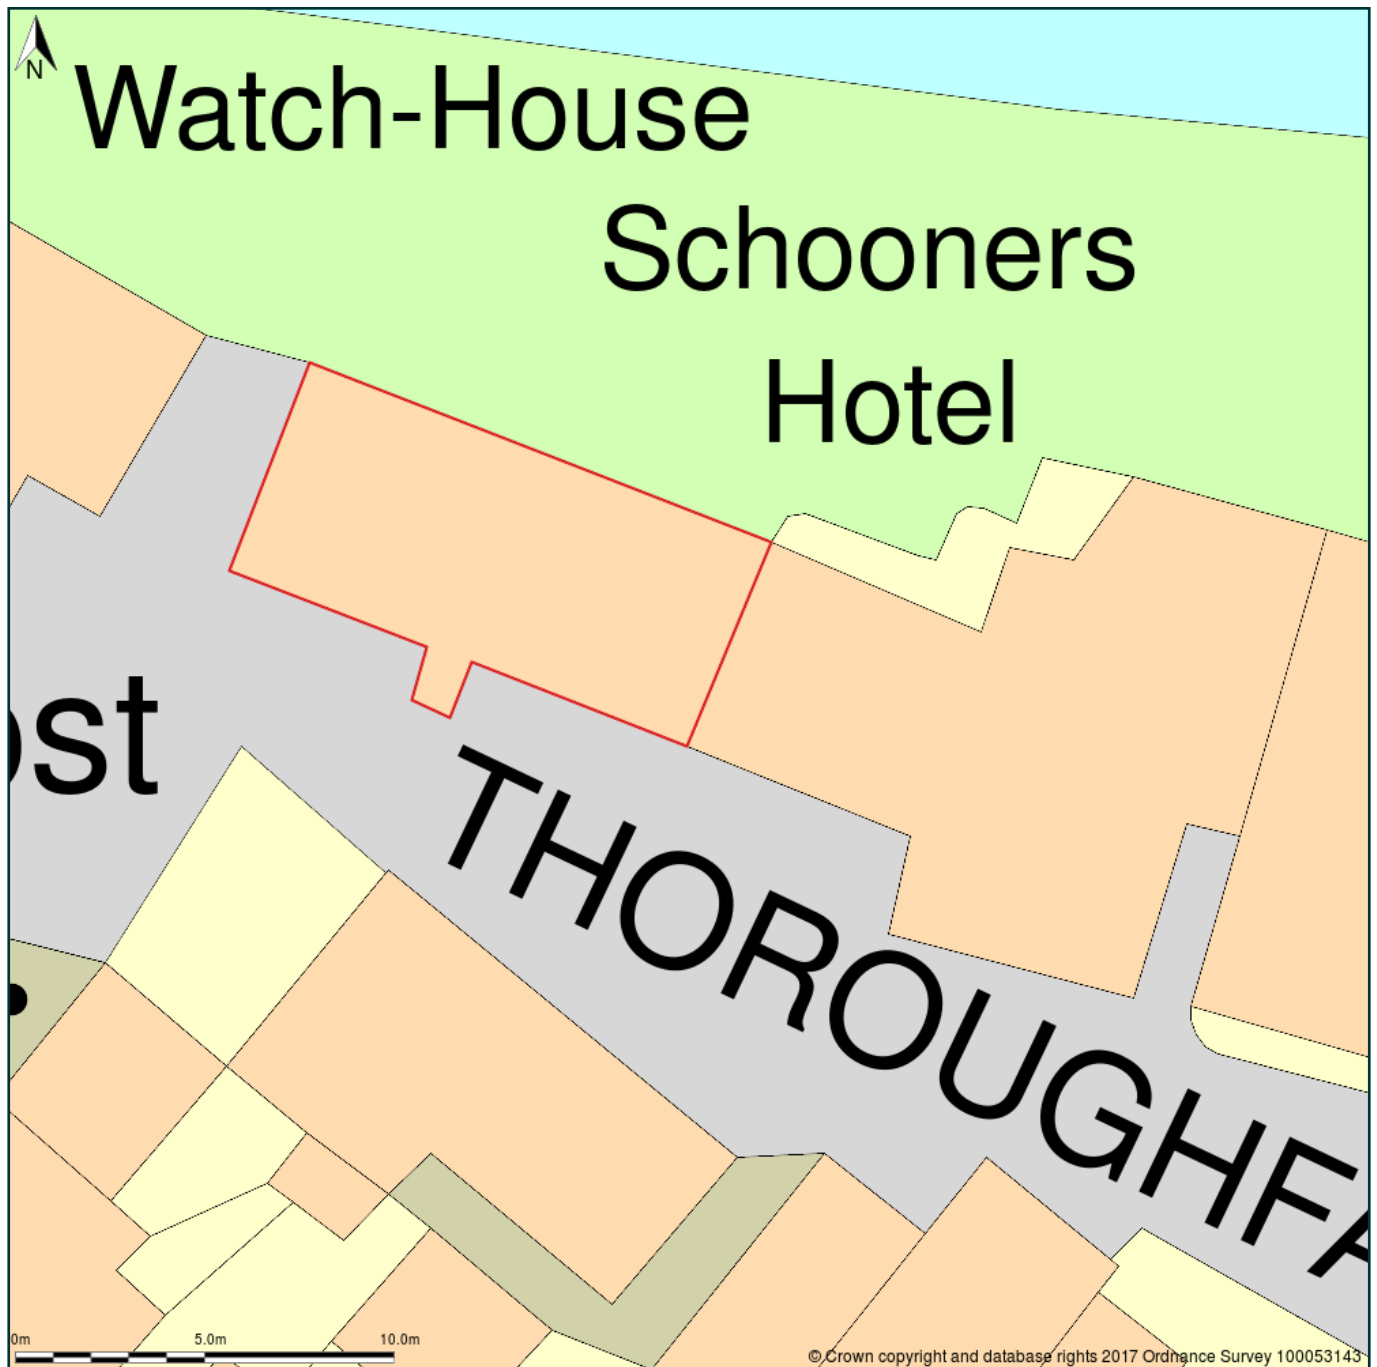

Adam & Eve Hairdressers, The Thorofare, St Mary's, TR21 0LN

Block Plan shows area bounded by: 90261.91, 10559.22 90297.91, 10595.22 (at a scale of 1:200) The representation of a road, track or path is no evidence of a right of way. The representation of features as lines is no evidence of a property boundary.