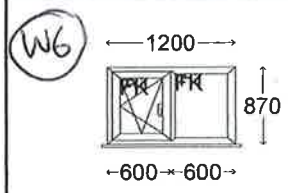

P-16-133 P-16-033

RECEIVED BY THE
PLANNING DEPARTMENT
07 MAR 2017

QUOTATION

	Right Price PVCu Ltd Unit 15 , Kay Close, Newnham Industrial Estate, Plympton, Plymouth, PL7 4LU Tel : 01752 344052 Fax :	Quotation No : 4489 Printed Date : 6-Mar-2017 Representative : Customer : Pricing Method : Cost plus (%)
	Shearwater Construction 2 Heydor flats Garrison Lane St Mary's Isles Of Scilly TR21 0JD	<p style="text-align: center; border: 1px solid green; padding: 5px;">APPROVED By Craig Dryden at 4:02 pm, Mar 09, 2017</p>

WER Rating : A rating

1	Logik 70mm Tilt & Turn (Glazed)	Window 1	Pricing	Qty	Gross	Disc.	Nett
	O/A Sizes 1200mm x 900mm (TBT 5)	Specification	Frame Price 1200 x 900	1	£188.39	15.0%	£160.11
		Colour White	Glass	1	£22.19	15.0%	£18.86
		Sash colour White		Total	£210.58		£178.97
		Cill colour White					
		Handle White T/T Handle					
			U-Value		0.00		
Glazing Details & Apertures							
4-20-4 Pilkington Soft Coat/Low Iron A RATE : 20mm Swiss V Spacer							
A1 F1							

QUOTATION

Job No : 4489

2	Logik 70mm Tilt & Turn (Glazed)	Window 2	Pricing	Qty	Gross	Disc.	Nett
O/A Sizes 1200mm x 900mm (TBT 5)		Specification	Frame Price 1200 x 900	1	£188.39	15.0%	£160.11
 <p>W5</p> <p>← 1200 →</p> <p>870</p> <p>← 600 → 600 →</p>		Colour White Sash colour White Cill colour White Handle White T/T Handle	Glass	1	£22.19	15.0%	£18.86
				Total	£210.58		£178.97
				U-Value	0.00		
Glazing Details & Apertures							
4-20-4 Pilkington Soft Coat/Low Iron A RATE : 20mm Swiss V Spacer							
A1 F1							