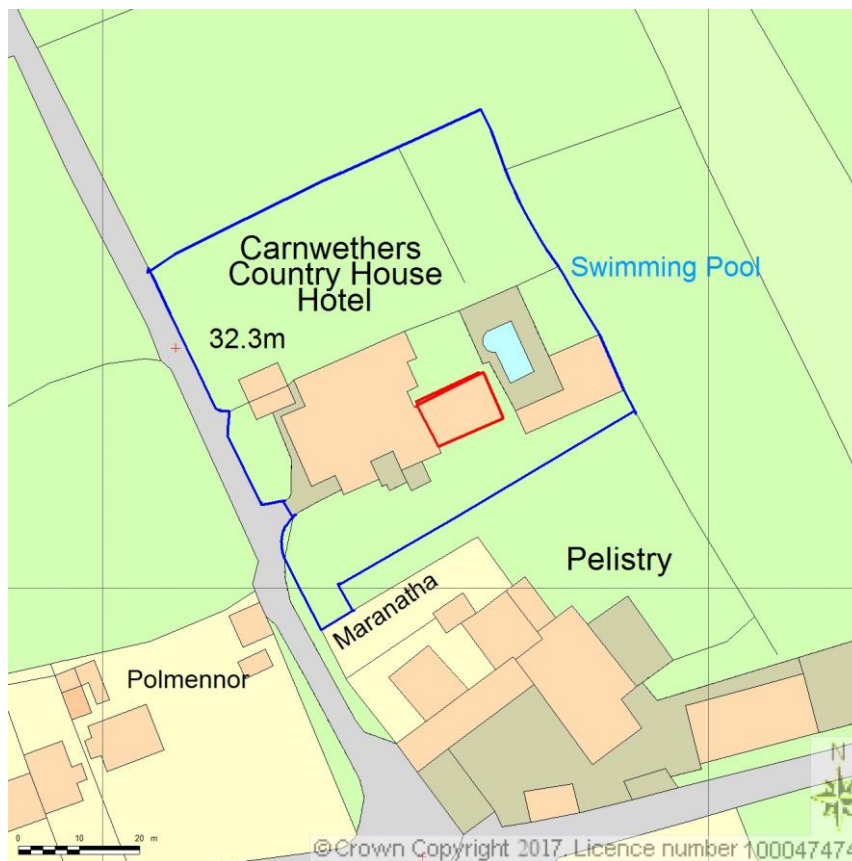

SITE LOCATION PLAN
AREA 2 HA
SCALE 1:1250 on A4
CENTRE COORDINATES: 92455, 11825

Supplied by Streetwise Maps Ltd
www.streetwise.net
Licence No: 100047474
23/02/2017 09:12

APPROVED
By Craig Dryden at 8:52 am, Mar 23, 2017