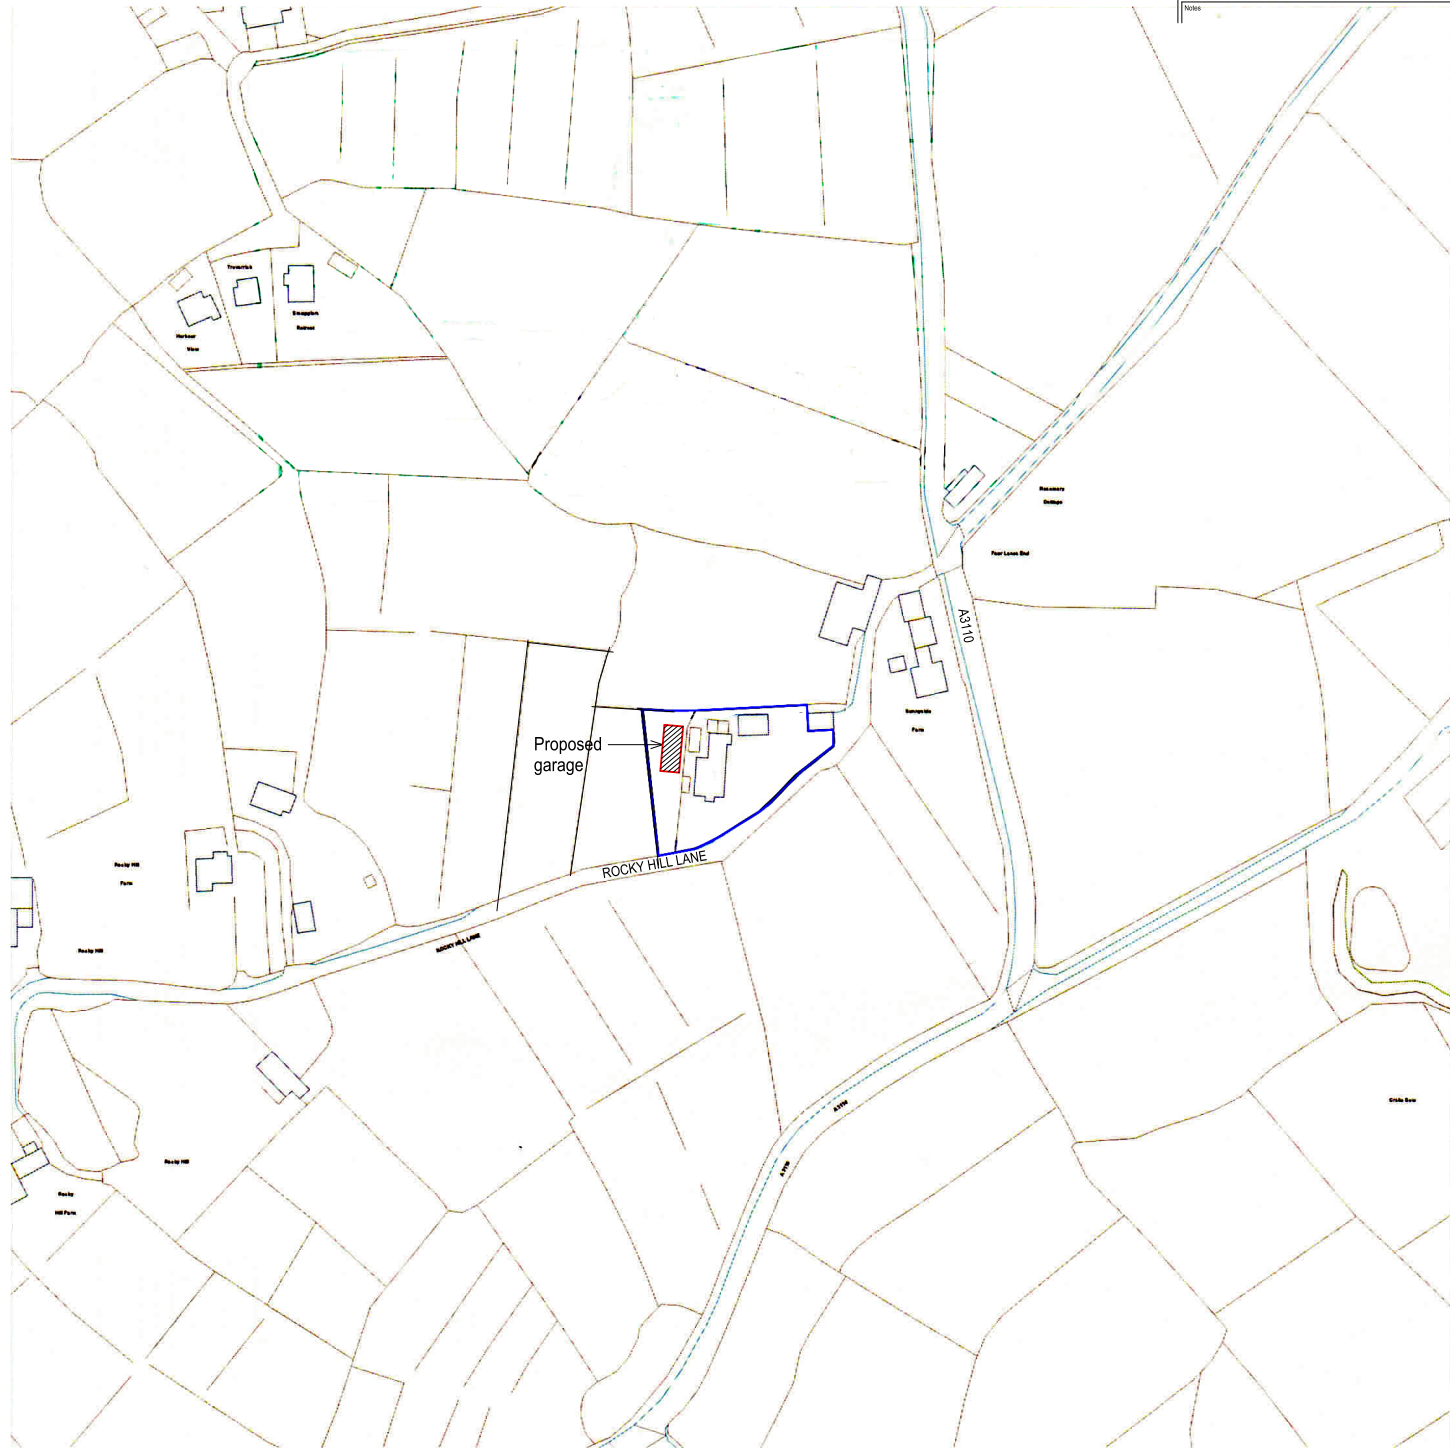

Revisions		
Rev. No.	Date	Revision
..	..	..

Notes

PLANNING

Job Title
ERECTION OF PROPOSED GARAGE AT HANJAGUE, ROCKY HILL, ST. MARY'S, ISLES OF SCILLY

Sheet Size / Drawing Scale	Issue Date	Drawn By
A4 @ 1:2500	27/04/2017	ALB

Drawing Title	Drawing Number
LOCATION PLAN	004/001

CAD File Name
L:\Hanjague, Scilly Isles\004-001_Location plan