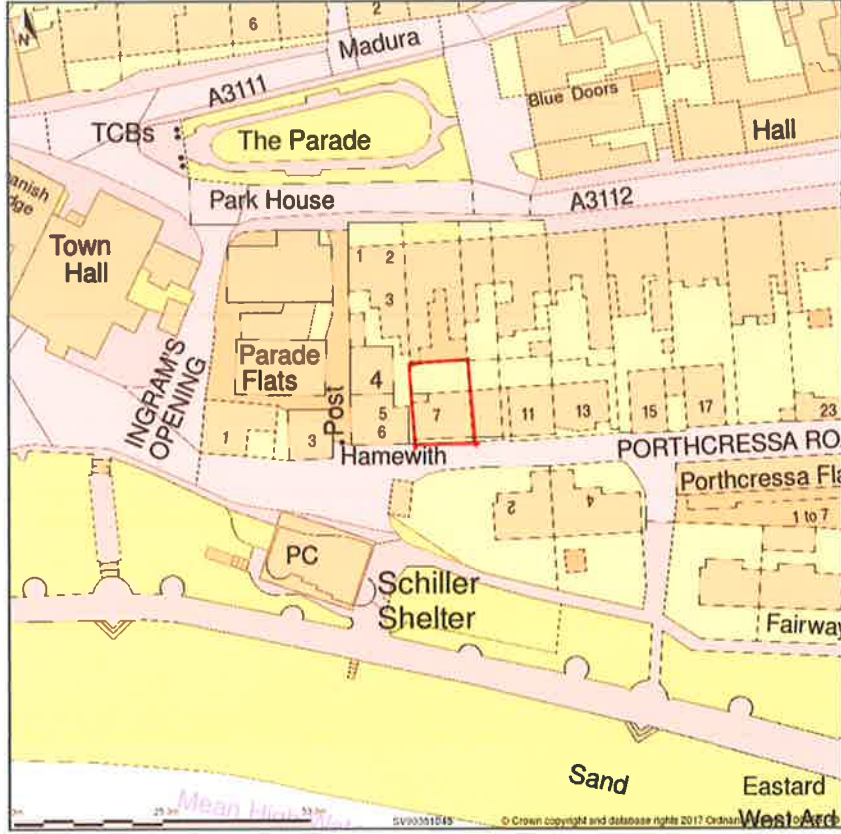

Auriga Apartment Auriga 7 Porthcressa Road Hugh Town St Mary s Isles Of Scilly TR21

Sheet ⑦ - OJL
ST

Site Plan shows area bounded by: 90309.73, 10410.21 90451.15, 10551.63 (at a scale of 1:1250), OSGridRef: SV90381048. The representation of a road, track or path is no evidence of a right of way. The representation of features as lines is no evidence of a property boundary.

Produced on 27th Jul 2017 from the Ordnance Survey National Geographic Database and incorporating surveyed revision available at this date. Reproduction in whole or part is prohibited without the prior permission of Ordnance Survey. © Crown copyright 2017. Supplied by www.buyaplan.co.uk a licensed Ordnance Survey partner (100053143). Unique plan reference: #00245478-958500