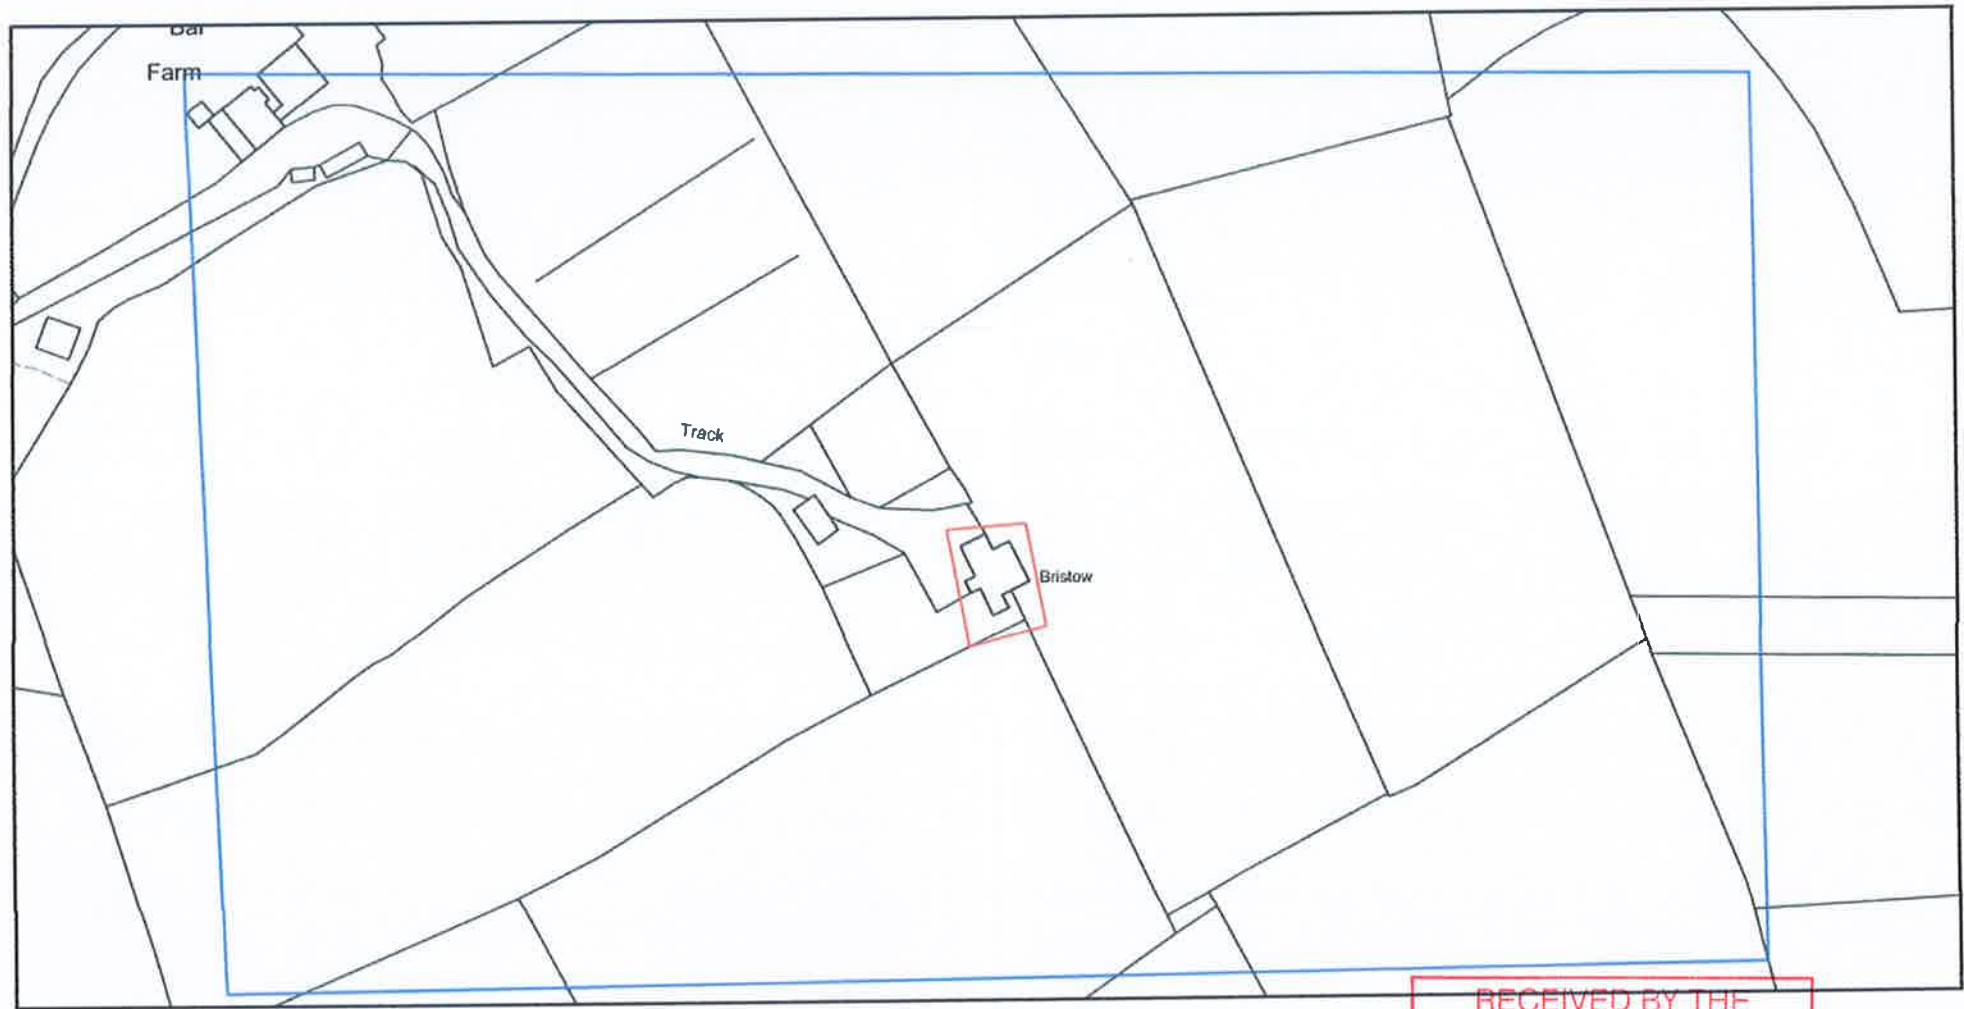

P/17/066

Bristow, TR21 0NS

RECEIVED BY THE
PLANNING DEPARTMENT
07 SEP 2017

Plan Produced for: Planning P/17/066/FUL: Bristow
Date Produced: 05 Sep 2017
Plan Reference Number: TQRQM17248180617915
Scale: 1:1250 @ A4