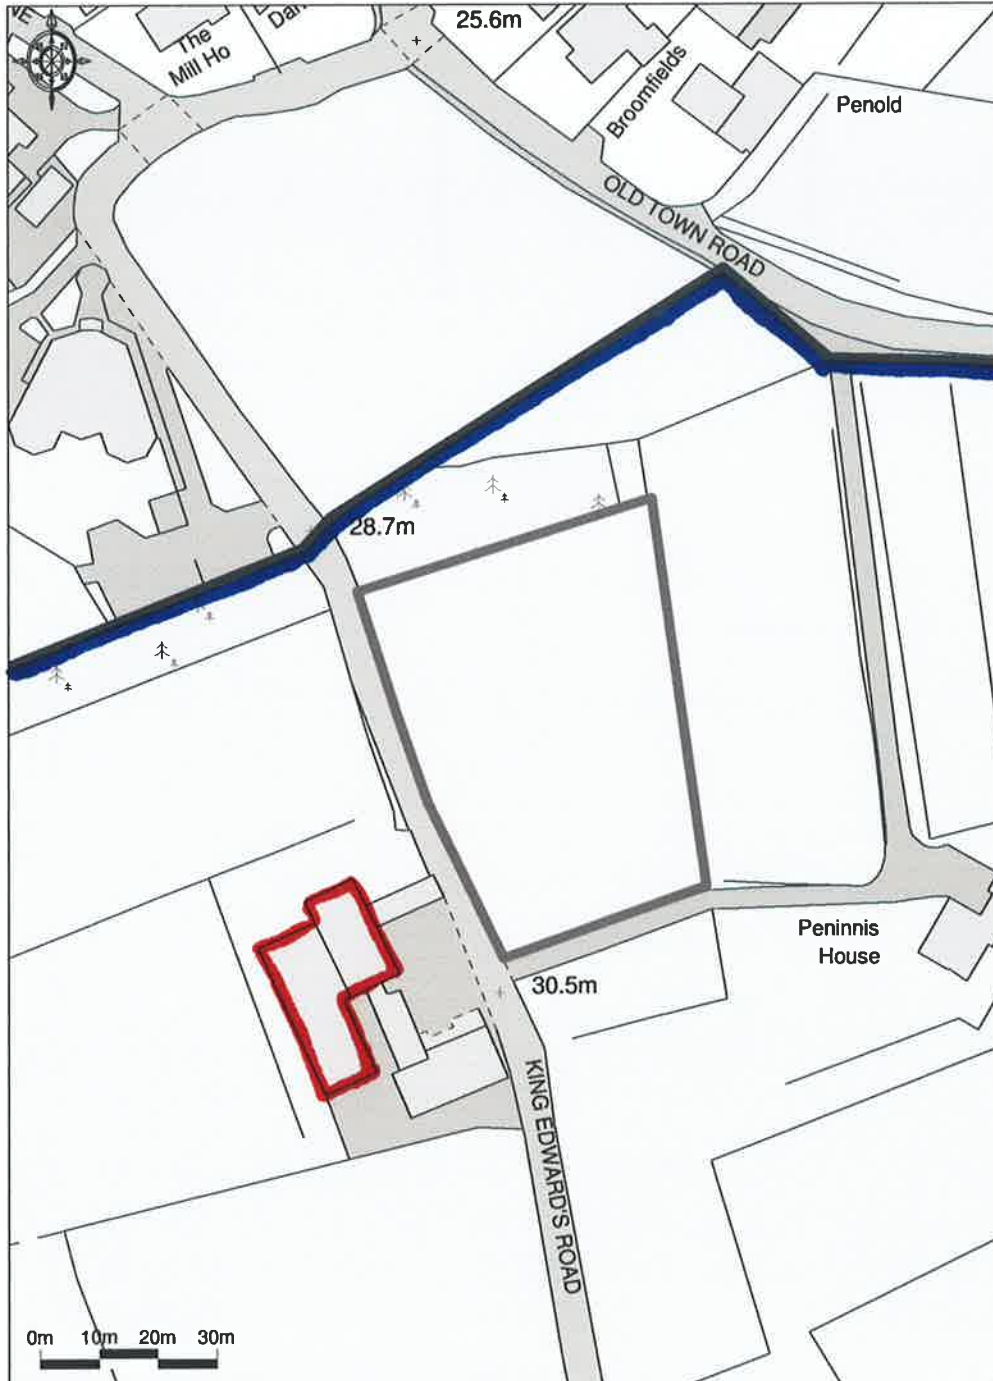

P-17-078

Peninnis Farm & Camping, St Marys, Isles of Scilly

RECEIVED BY THE
PLANNING DEPARTMENT

13 SEP 2017

Site Location Plan
Scale 1:1250