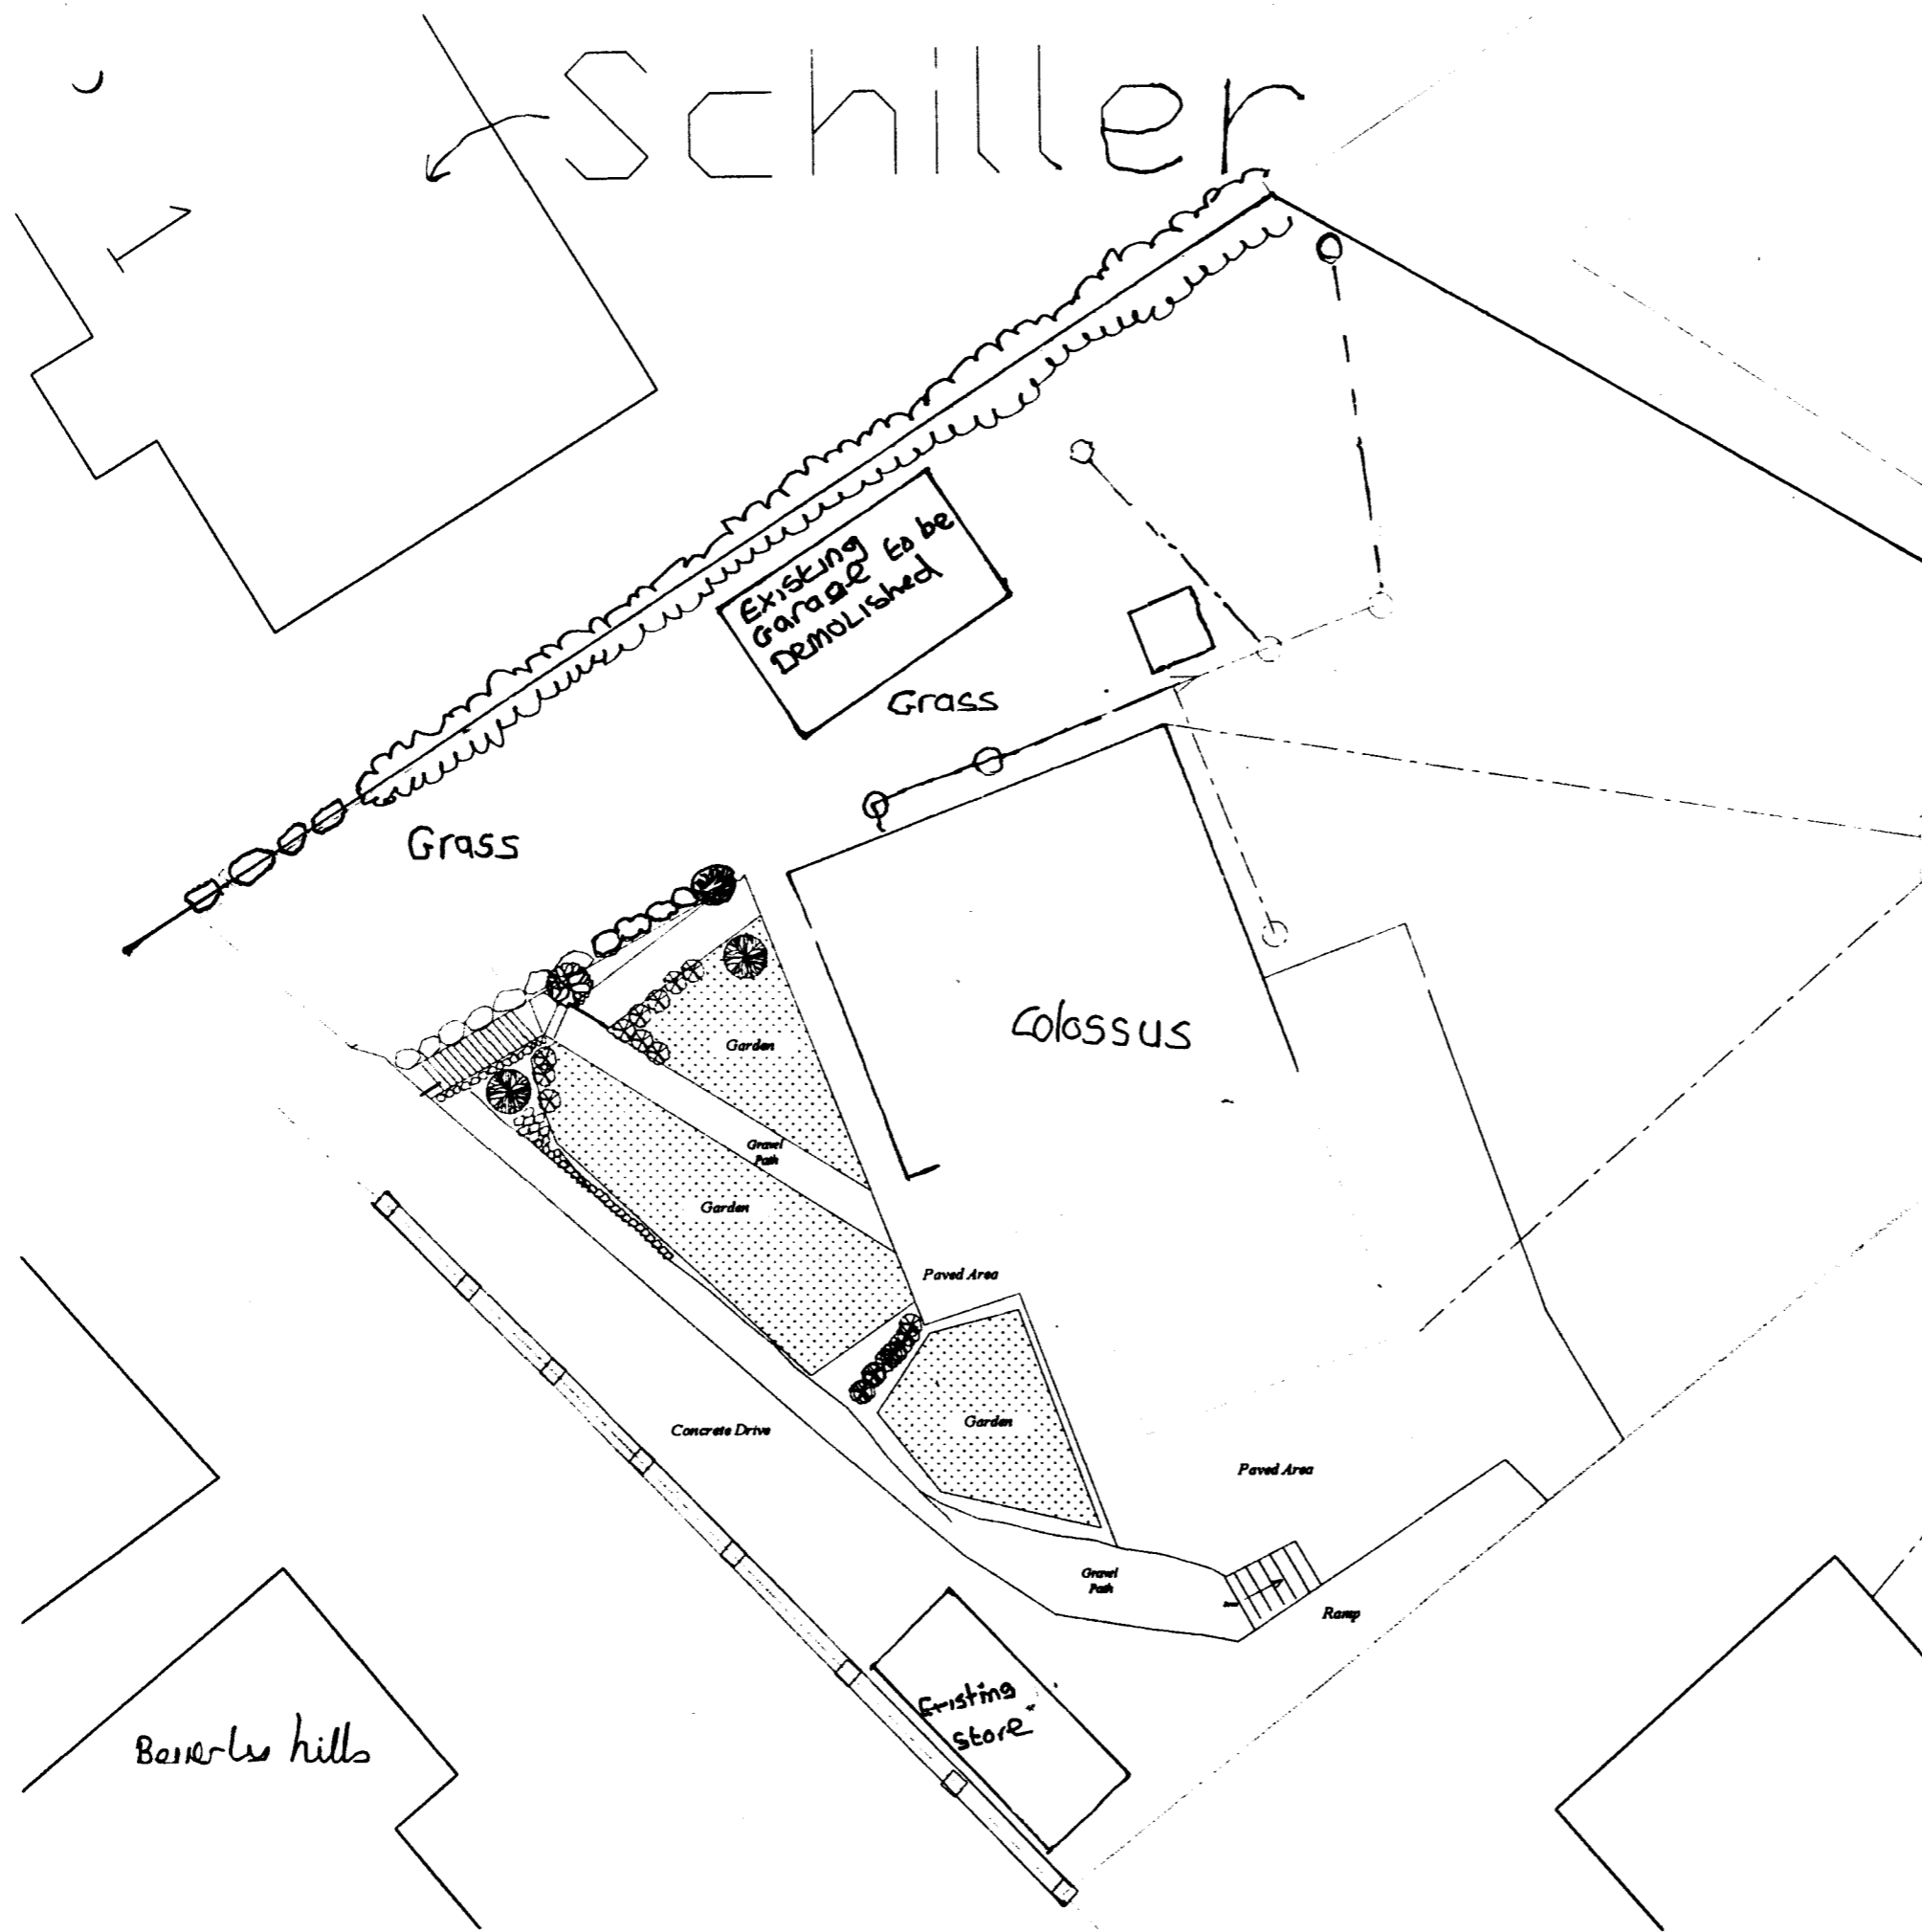

17-083

RECEIVED BY THE
PLANNING DEPARTMENT

29 SEP 2017

M/T Stevens
Colossus
Pilots Retreat
St Mary's
Isles of Scilly

Existing
Site Layout

Date July 2017
Amended
Scale: 1:200

CT-CS-PR5

Amended
16 JAN 2018
n=