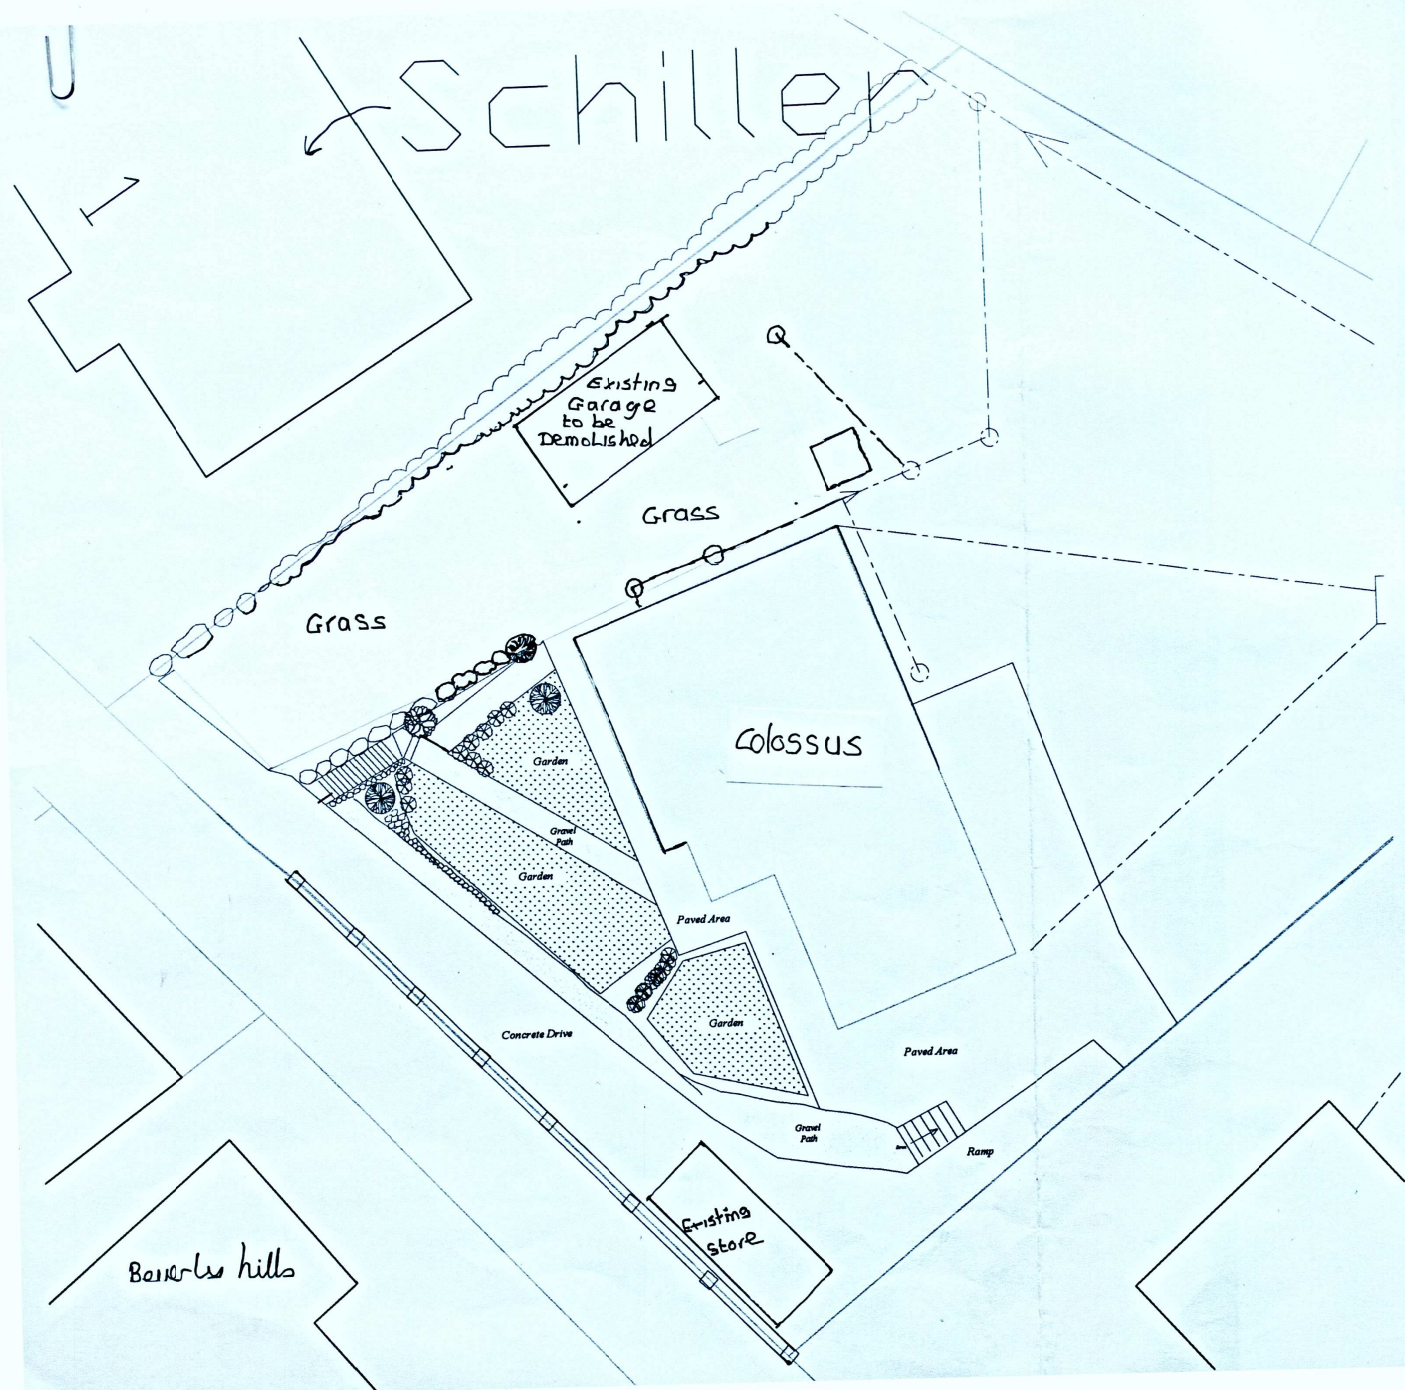

RECEIVED BY THE
PLANNING DEPARTMENT
29 SEP 2017

Mr T Stevens
Colossus
Pilots Retreat
St Mary's
Isles of Scilly

Existing
Site Layout

Date July 2017
Amended
Scale: 1:200

CT-CS-PR5