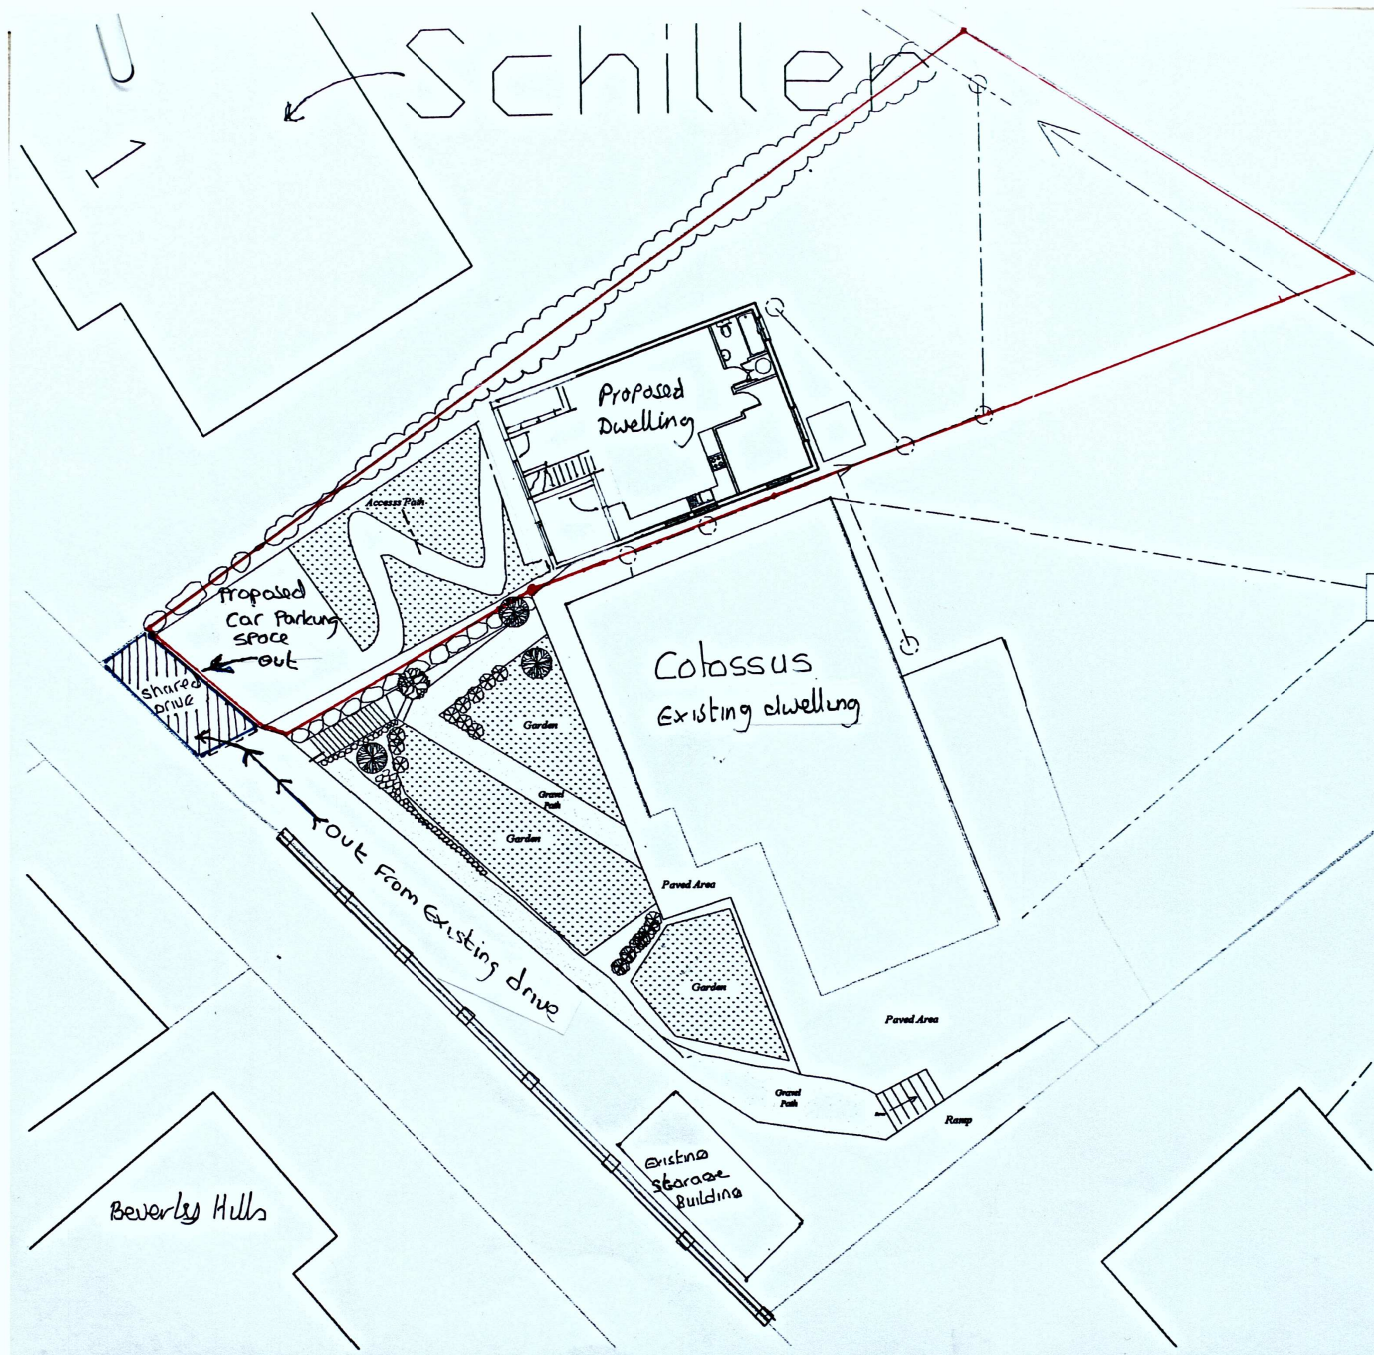

RECEIVED BY THE
PLANNING DEPARTMENT
29 SEP 2017

Colossus
Pilots Retreat
St Mary's
Isles of Scilly
Proposed
Site layout

Mr T M Stevens

Date - July 2017
Amended
Scale 1:200

CT-CS-PR2