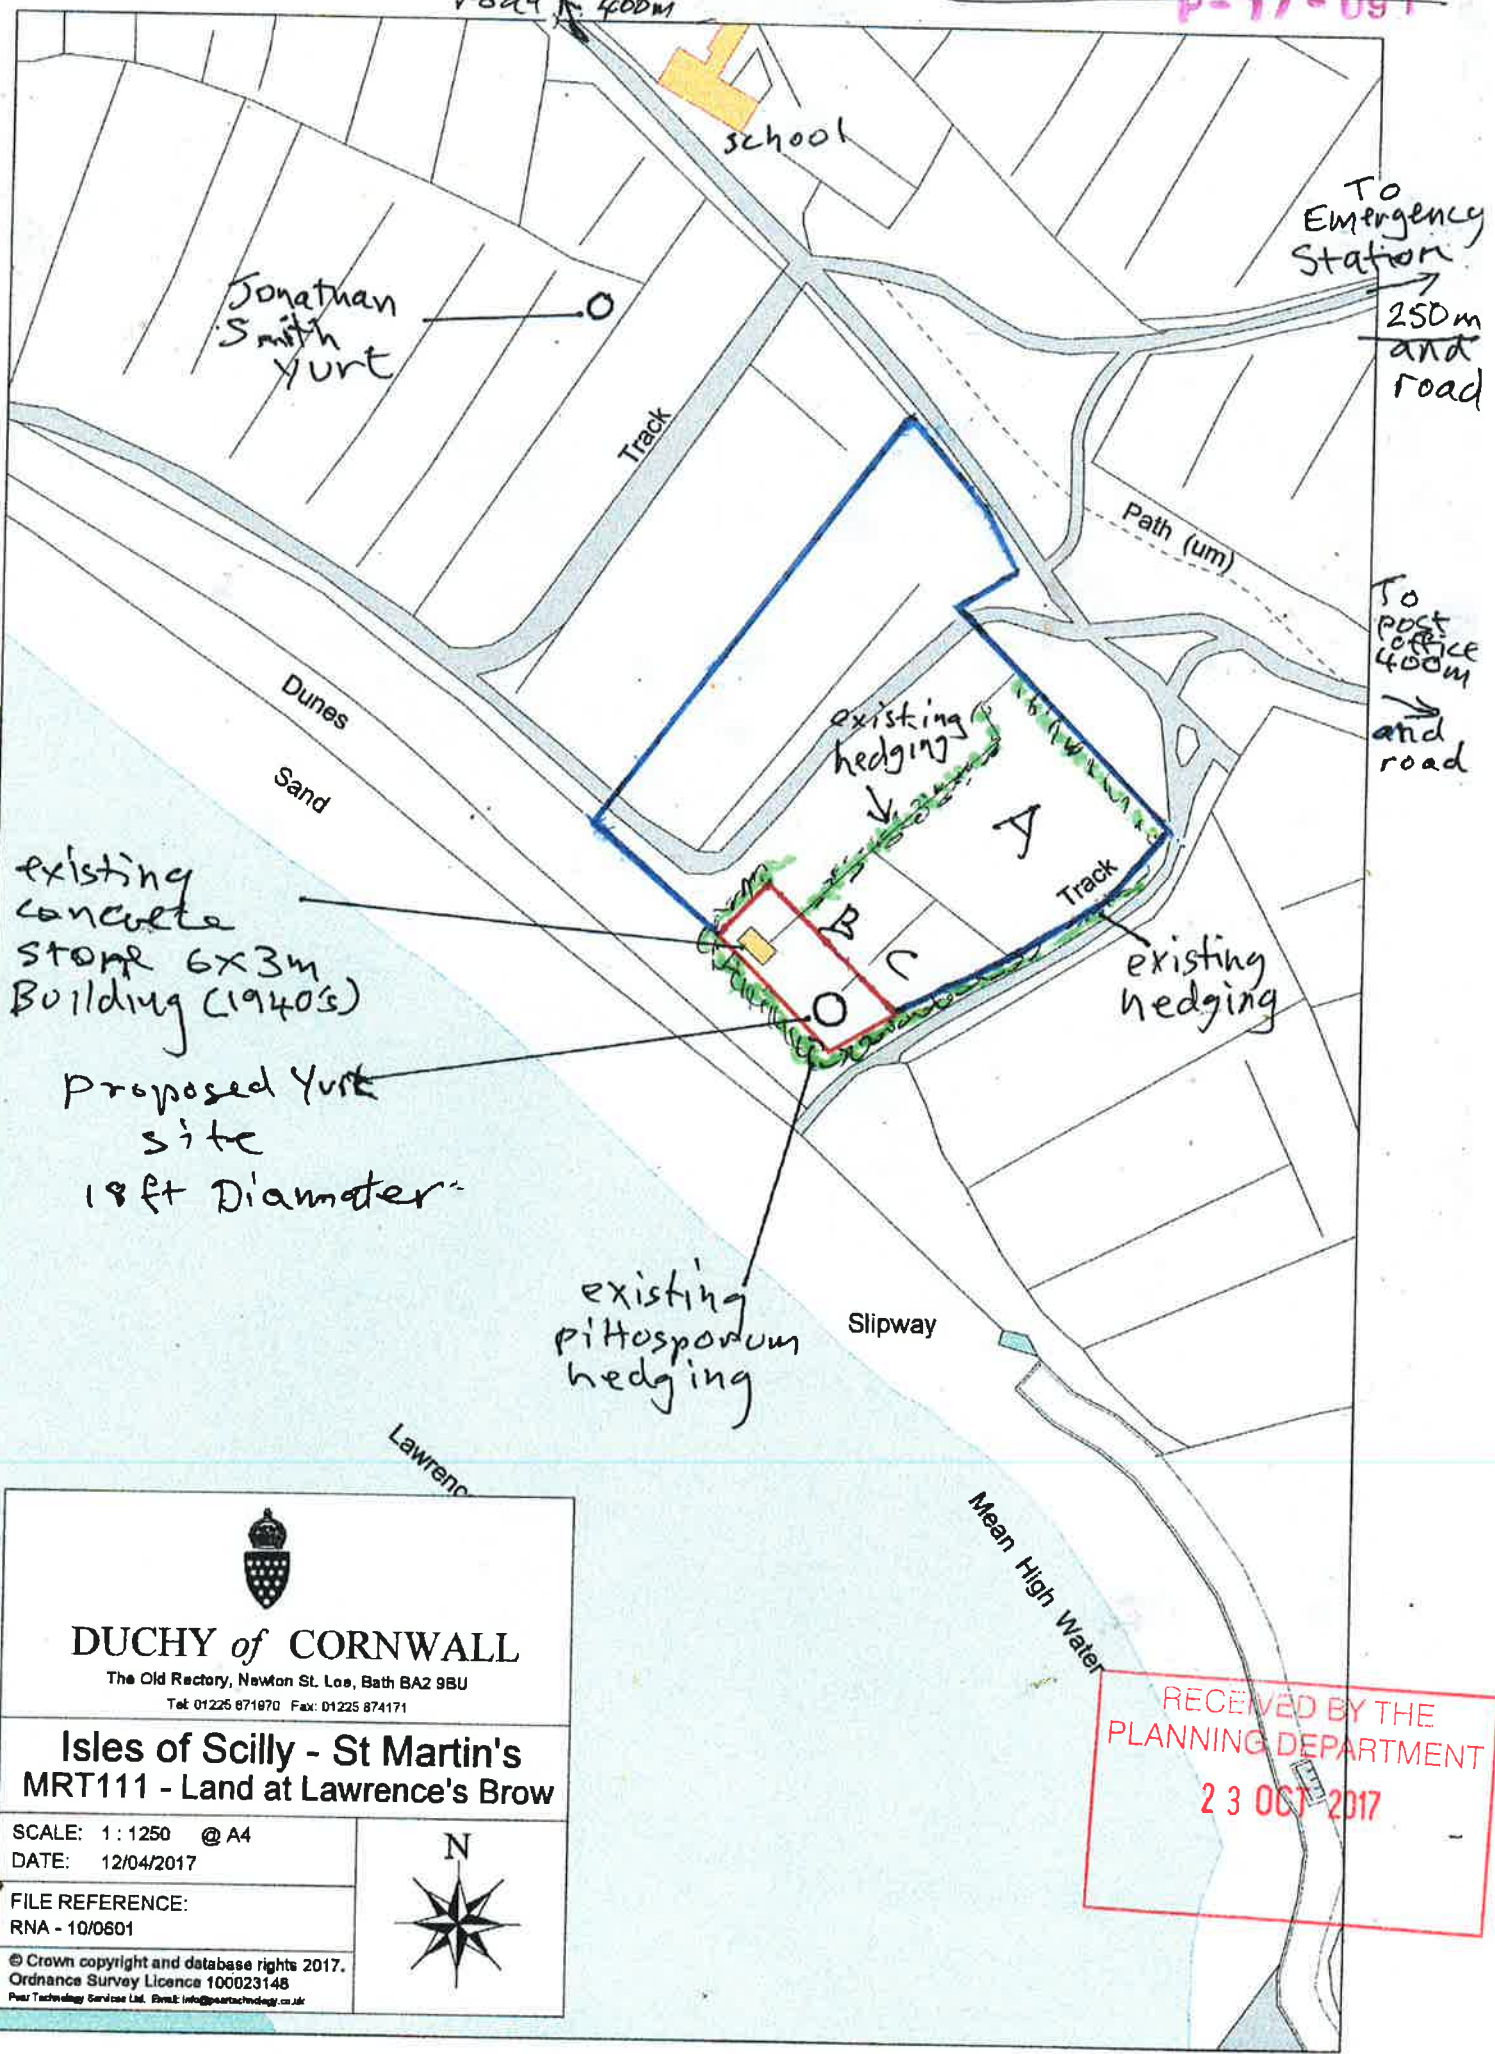

SITE PLAN

P-17-091

To island road 400m

To Emergency Station 250m and road

To post office 400m and road

DUCHY of CORNWALL

The Old Rectory, Newton St. Loe, Bath BA2 9BU
Tel: 01225 871670 Fax: 01225 874171

**Isles of Scilly - St Martin's
MRT111 - Land at Lawrence's Brow**

SCALE: 1:1250 @ A4
DATE: 12/04/2017

FILE REFERENCE:
RNA - 10/0601

© Crown copyright and database rights 2017.
Ordnance Survey Licence 100023148
Pearl Technology Services Ltd. Email: info@pearltechnology.co.uk