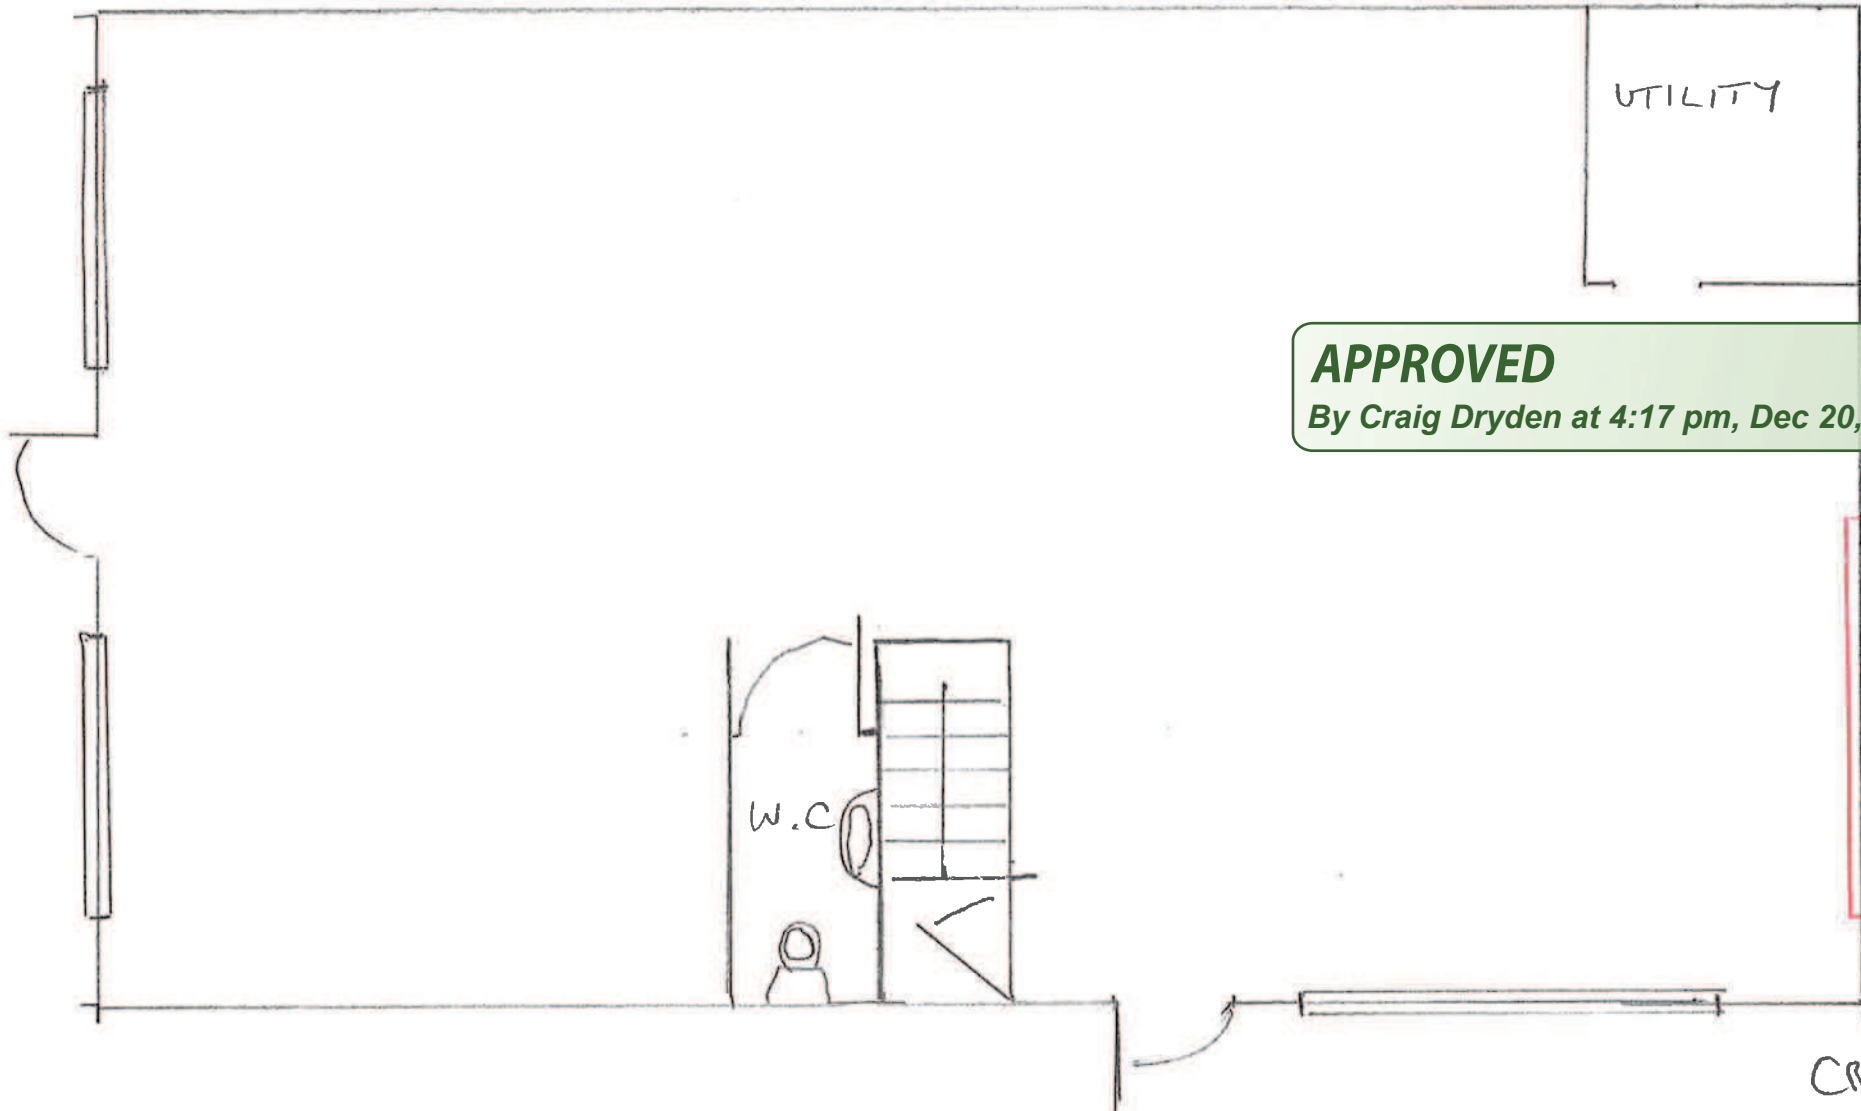

GROUND FLOOR

UTILITY

APPROVED
By Craig Dryden at 4:17 pm, Dec 20, 2017

RECEIVED BY THE
PLANNING DEPARTMENT
01 NOV 2017

02-17-095

CRAFT HOUSE
1:50 Scale