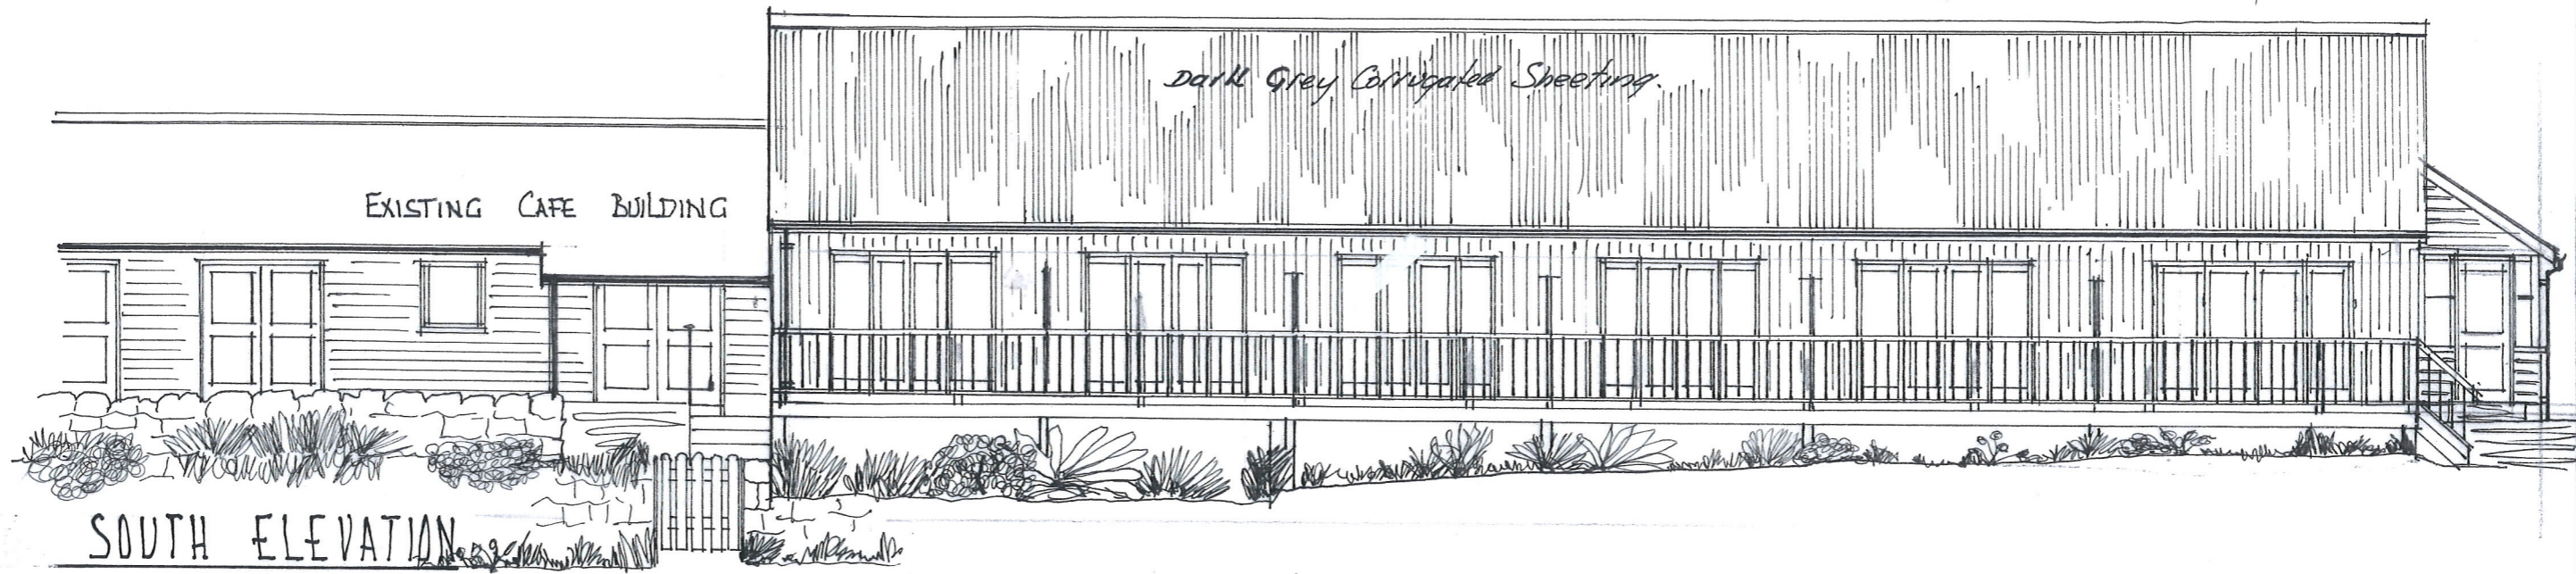

LONGSTONE LODGE & CAFE LONGSTONE ST MARYS - PROPOSED HOSTEL

P-17-100

for MR & MRS C. JENKINS & S. HIRON

RECEIVED BY THE
PLANNING DEPARTMENT
10 NOV 2017