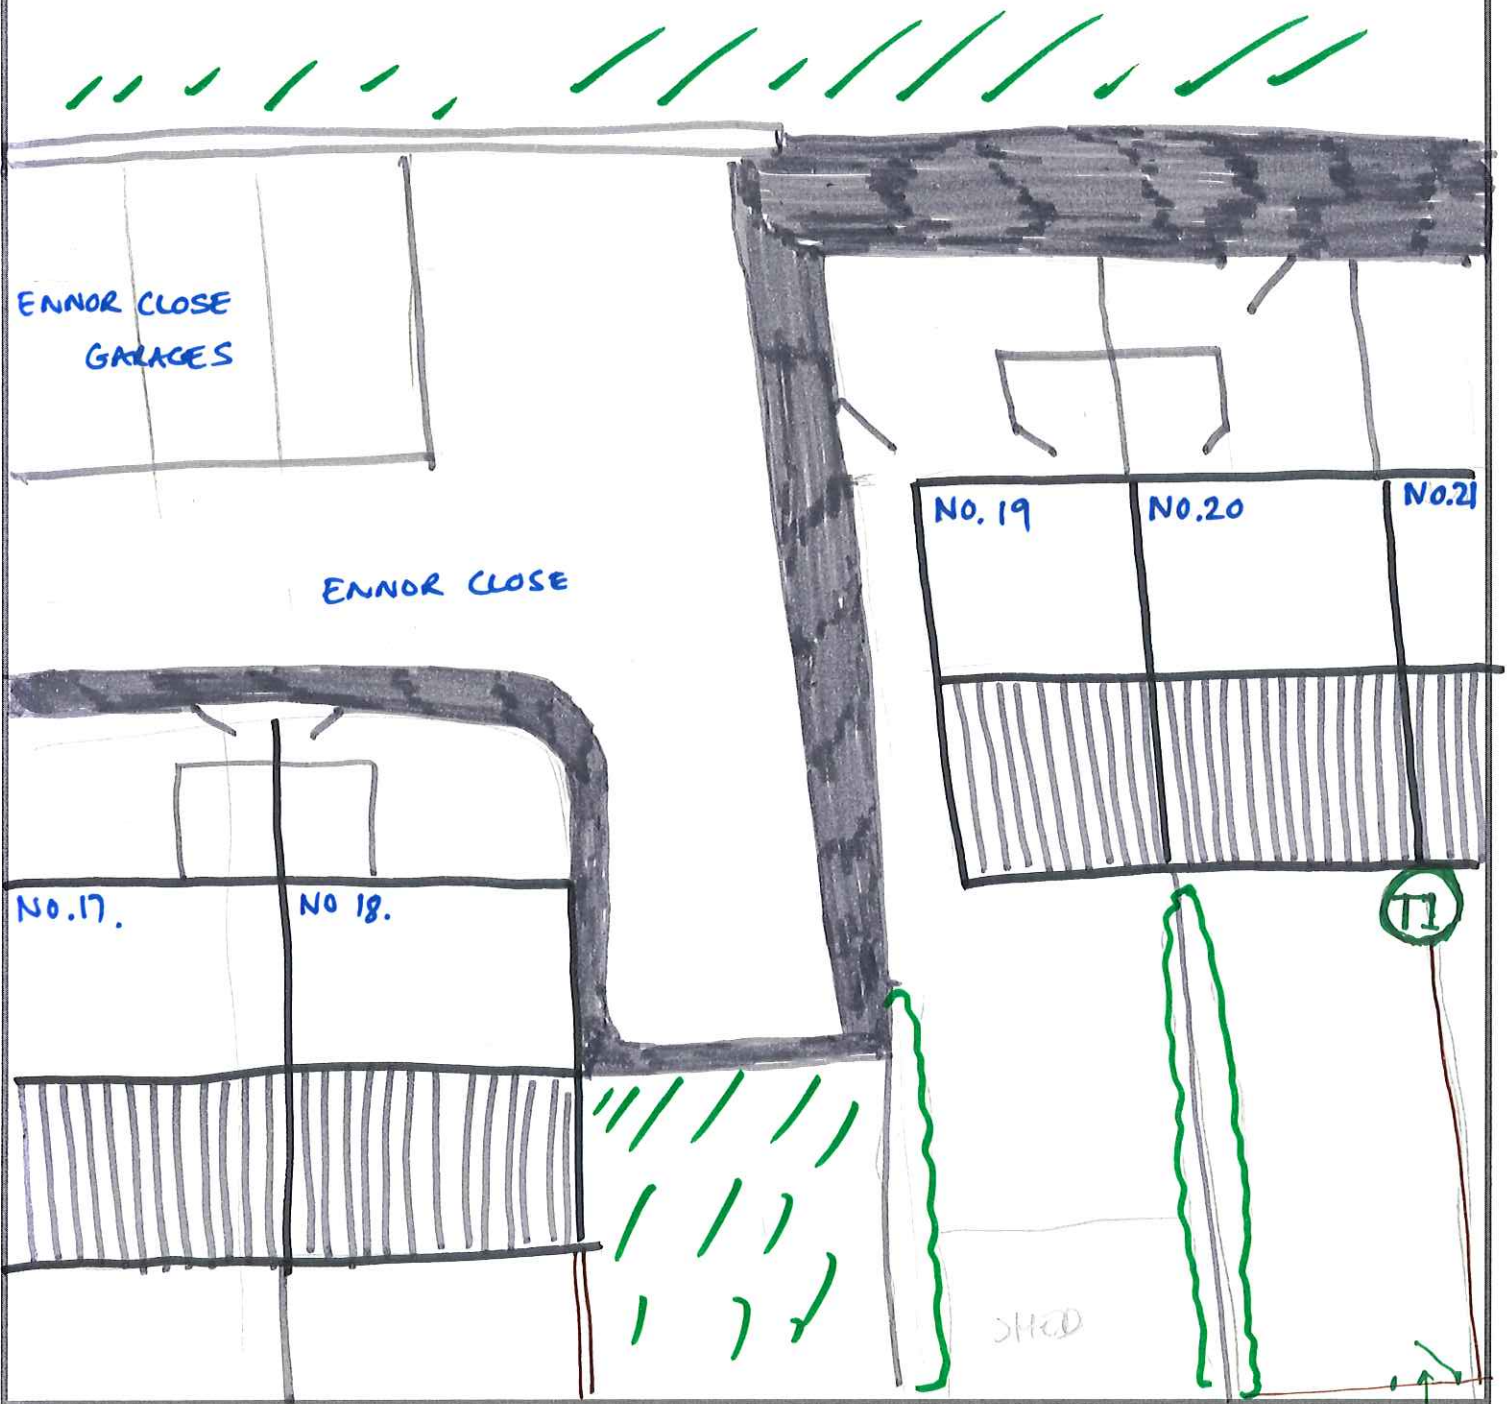

Tree Removal - Notification

20 ENNOR CLOSE

Date: 19th September 2018
Tree Species: Pittosporum Tree
Number of Trees: 1

PORTAL REF: PP-07292363

040-81

18-070

Works Required: Tree Removal

Short Description: A self-set pittosporum tree is growing very close to the properties at 20 and 21 Ennor Close, on the side of No 20. The tree has roots that go under the house and the crown now extends up to the eaves.

RECEIVED BY THE
PLANNING DEPARTMENT
20 SEP 2018

T1 – Pittosporum Tree to be removed (T1)

NOT TO SCALE