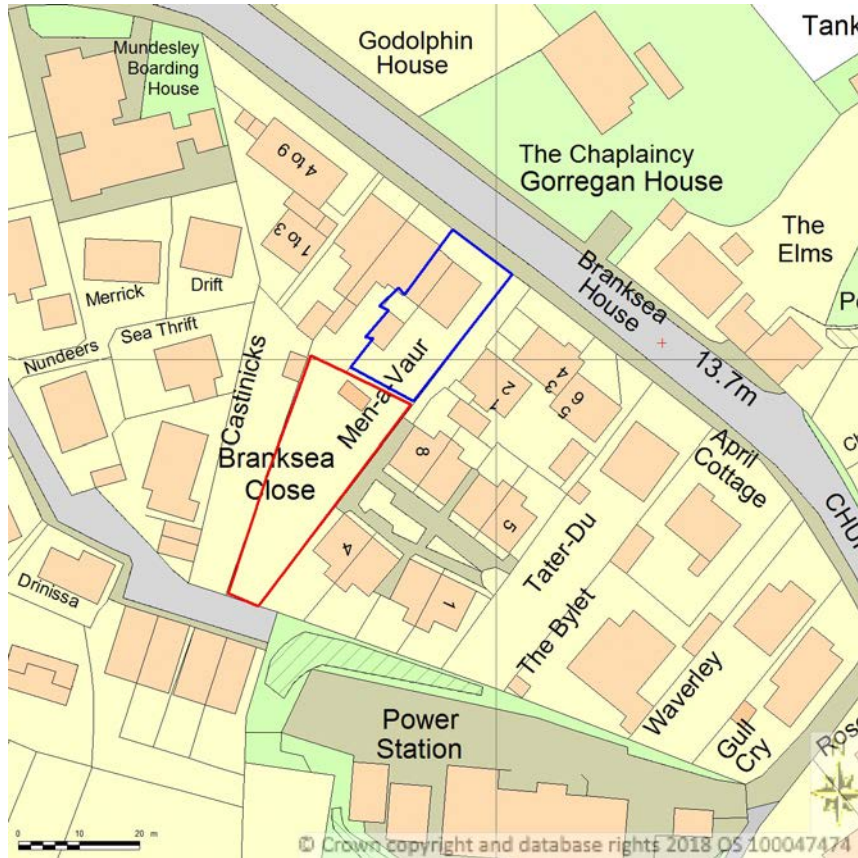

SITE LOCATION PLAN
AREA 2 HA
SCALE 1:1250 on A4
CENTRE COORDINATES: 90690, 10488

Supplied by Streetwise Maps Ltd
www.streetwise.net
Licence No: 100047474
19/12/2018 08:37