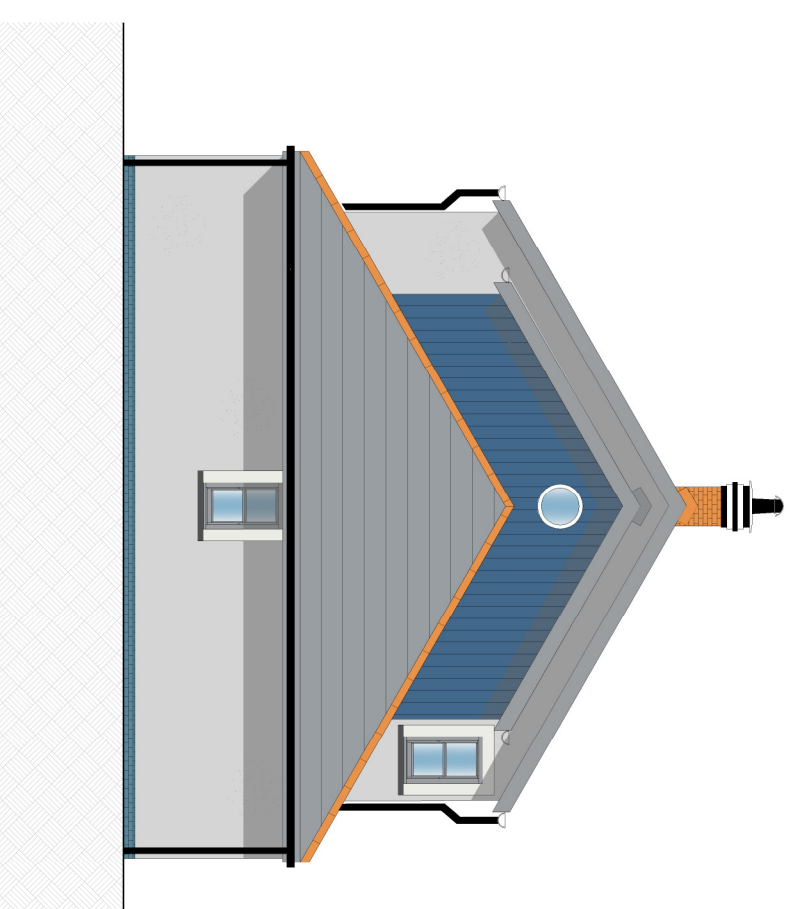

East Elevation

North Elevation

West Elevation

South Elevation

Paulisa Stoke Climsland, Callington, Cornwall PL17 8PP
 Tel: (01579) 370740 Fax: (01579) 370920
 Web: www.sellecknicholls.co.uk E-mail: info@sellecknicholls.co.uk

Site	Branksea Close		
Location	St Mary's		
Drawing	Proposed Elevations		

Drawing Status	Preliminary		
Job Number	2050		
Drawn	IBM	Date	05.10.18
Scale @ A3	1:100	Drg no.	2050.201
		Checked	AS
		Rev.	-