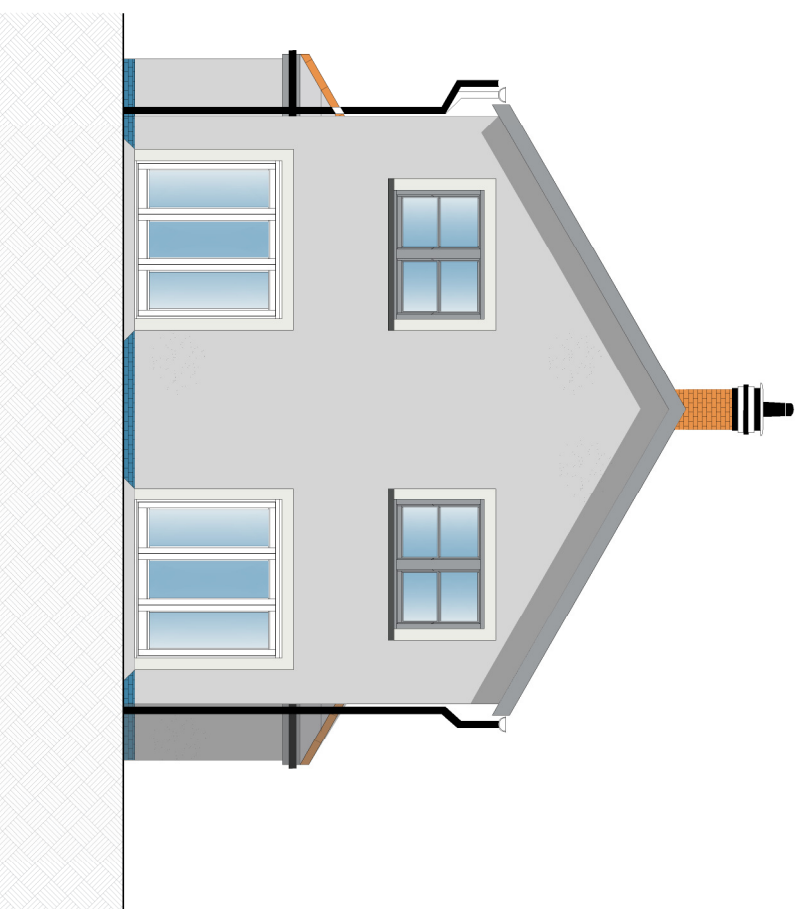

East Elevation

North Elevation

West Elevation

South Elevation

Paulisa Stoke Climsland, Callington, Cornwall PL17 8PP
 Tel: (01579) 370740 Fax: (01579) 370920
 Web: www.sellecknicholls.co.uk E-mail: info@sellecknicholls.co.uk

Site	Branksea Close		
Location	St Mary's		
Drawing	Proposed Elevations		

Drawing Status	Preliminary		
Job Number	2050		
Drawn	IBM	Date	05.10.18
Scale @ A3	1:100	Drg no.	2050.201
		Checked	AS
		Rev.	-