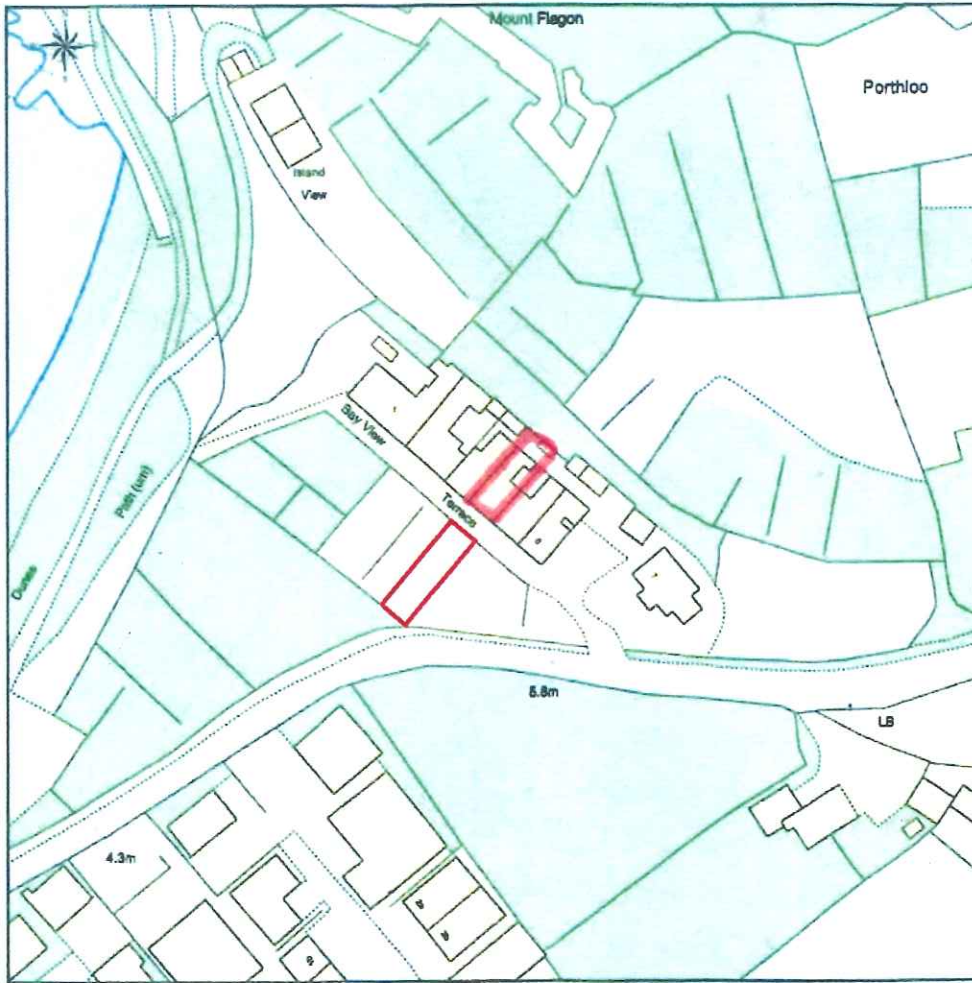

RECEIVED BY THE
PLANNING DEPARTMENT

02 JUL 2019

Original

19 / 035

Location Plan of 4 Bay View Terrace

0m 20m 40m 60m 80m 100m

Scale: 1:1250, paper size: A4

Location Plan
4 Bay View Terrace

Porthmellon
St. Mary's
Isles of Scilly
\TR21 ONE