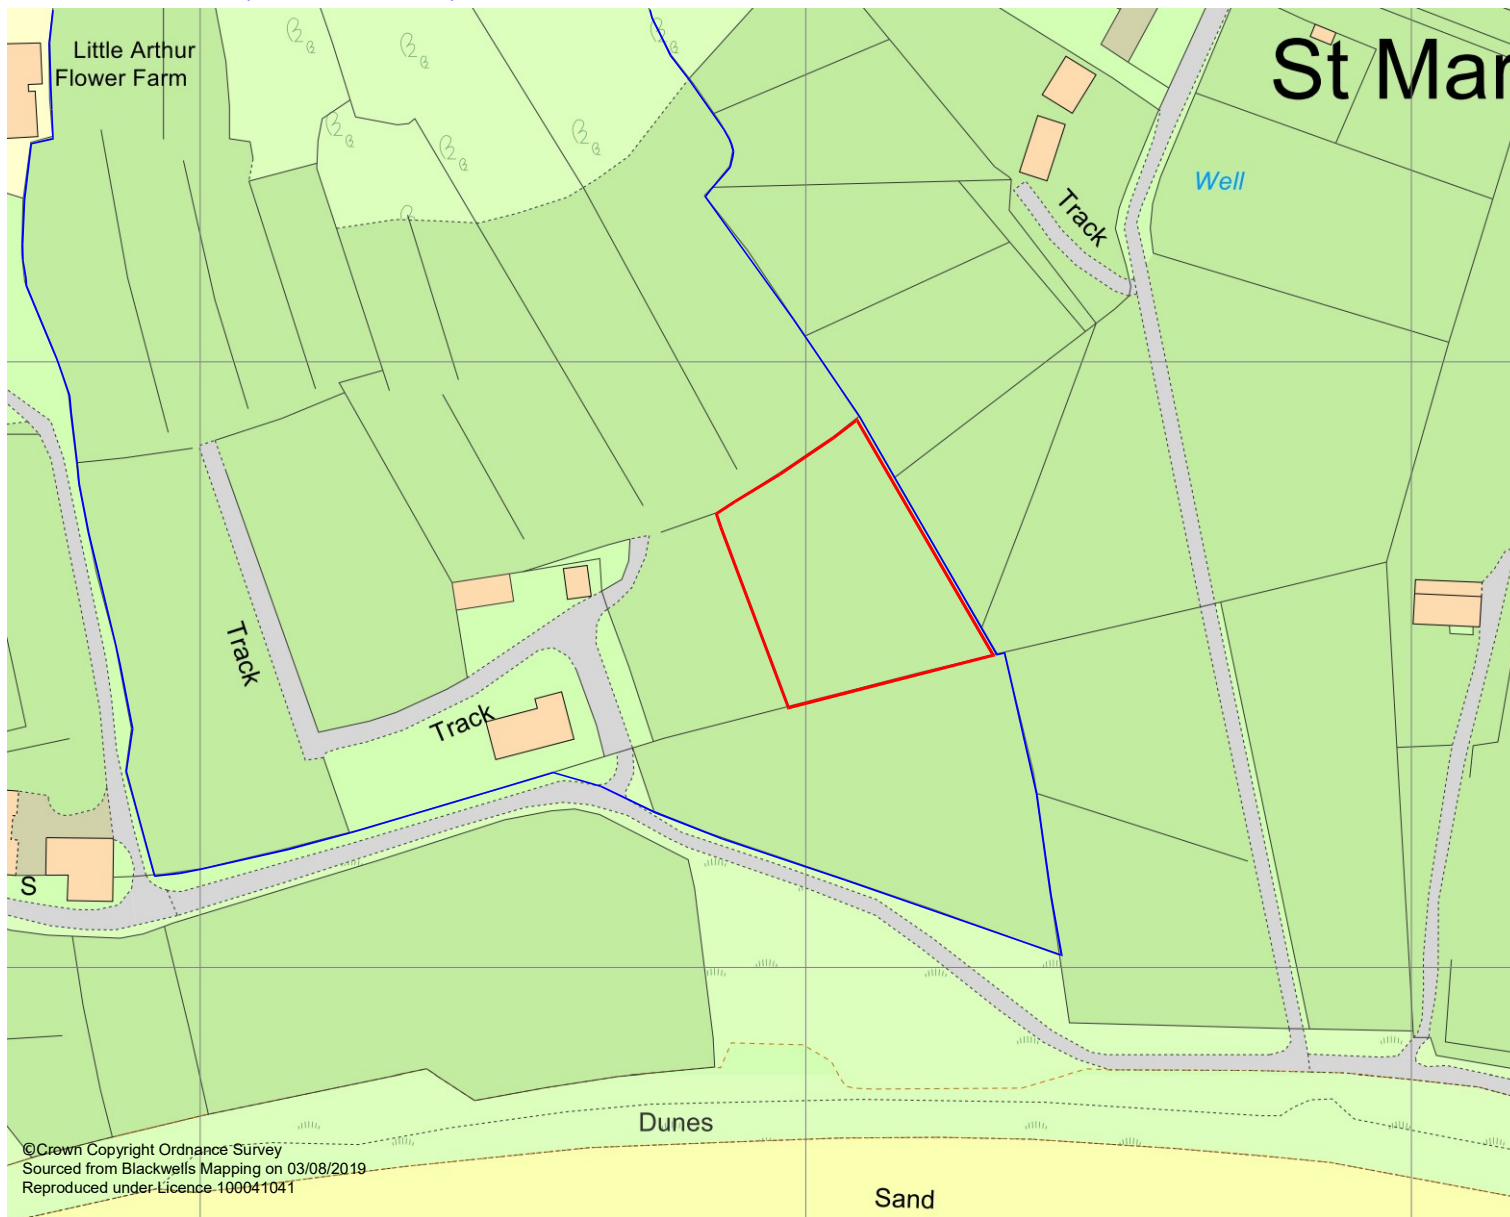

Note: St Martin's Vineyard extends further north beyond the sheet extent

- St Martin's Vineyard
- Application Site

Scale:
1:1,250 @ A4

Drawing Date:
03/10/2019

Drawing Name:
Holiday Lets Location Plan

Site:
St Martin's Vineyard

©Crown Copyright Ordnance Survey
Sourced from Blackwells Mapping on 03/08/2019
Reproduced under Licence 100041041