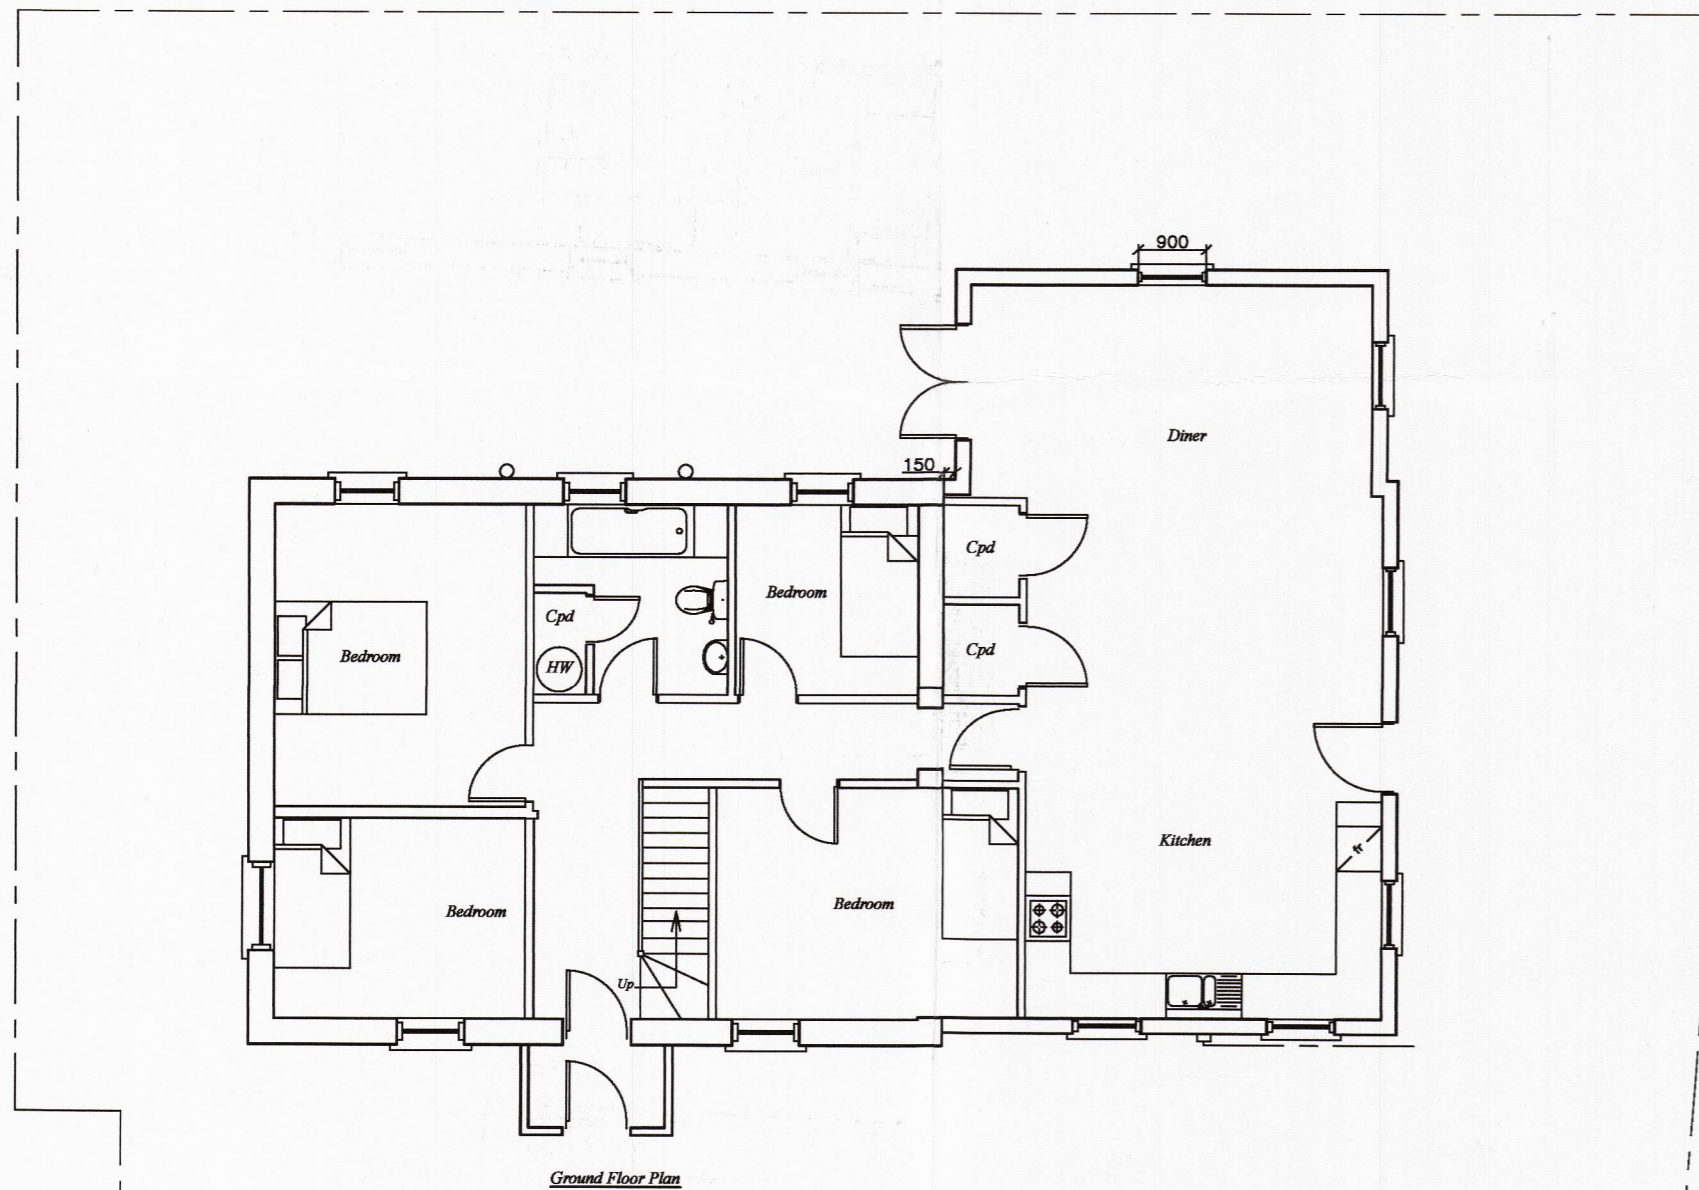

Front Elevation
South

Rear Elevation
North

Side Elevation
East

RECEIVED BY THE
PLANNING DEPARTMENT
30 OCT 2019
19/073

Ground Floor Plan

First Floor Plan

Side Elevation
West

Trefusis
Telegraph
St. Mary's
Isles of Scilly

Existing Building

Mr. Mrs N Jenkins

Date - October 2019
Amended -
Scale - 1 : 100

PAUL OSBORNE
CARN THOMAS
ST. MARY'S, ISLES of SCILLY.
TR21 0PT Tel (01720) 423066
Email : paul@sailscilly.com

TF-BOY-EB