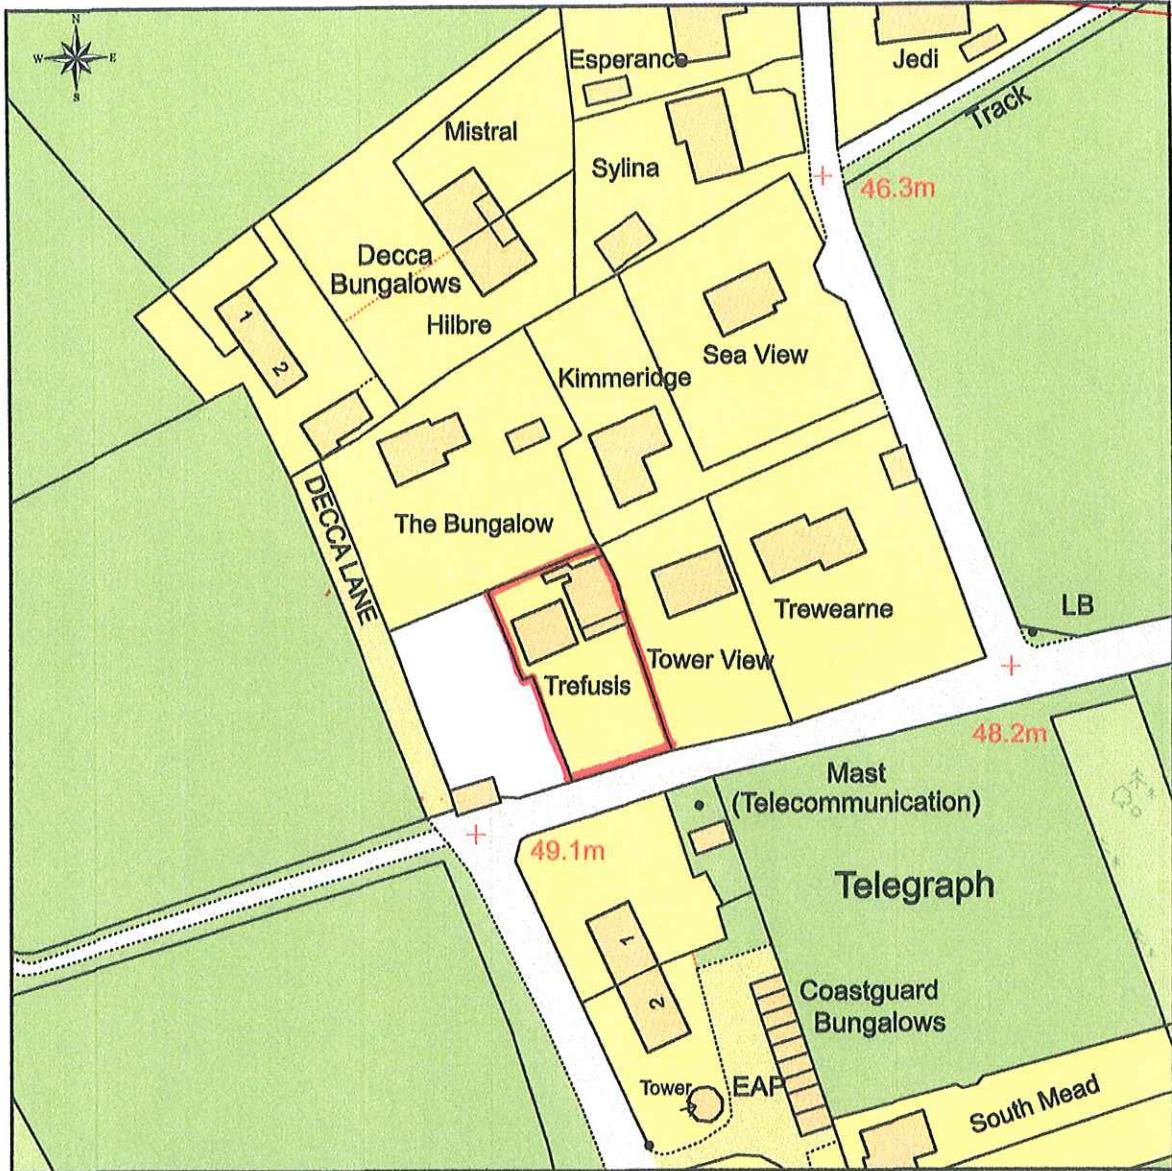

# Location Plan of TREFUSIS

RECEIVED BY THE  
PLANNING DEPARTMENT  
30 OCT 2019  
19/073

This Plan includes the following Licensed Data: OS MasterMap Colour PDF Location Plan by the Ordnance Survey National Geographic Database and incorporating surveyed revision available at the date of production. Reproduction in whole or in part is prohibited without the prior permission of Ordnance Survey. The representation of a road, track or path is no evidence of a right of way. The representation of features, as lines is no evidence of a property boundary. © Crown copyright and database rights, 2019. Ordnance Survey 0100031673

Scale: 1:1250, paper size: A4

TREFUSIS  
LOCATION PLAN

Trefusis  
Telegraph  
St. Mary's  
Isles of Scilly  
TR210NS

plans ahead by emapsite™

Prepared by: Paul Osborne, 28-10-2019