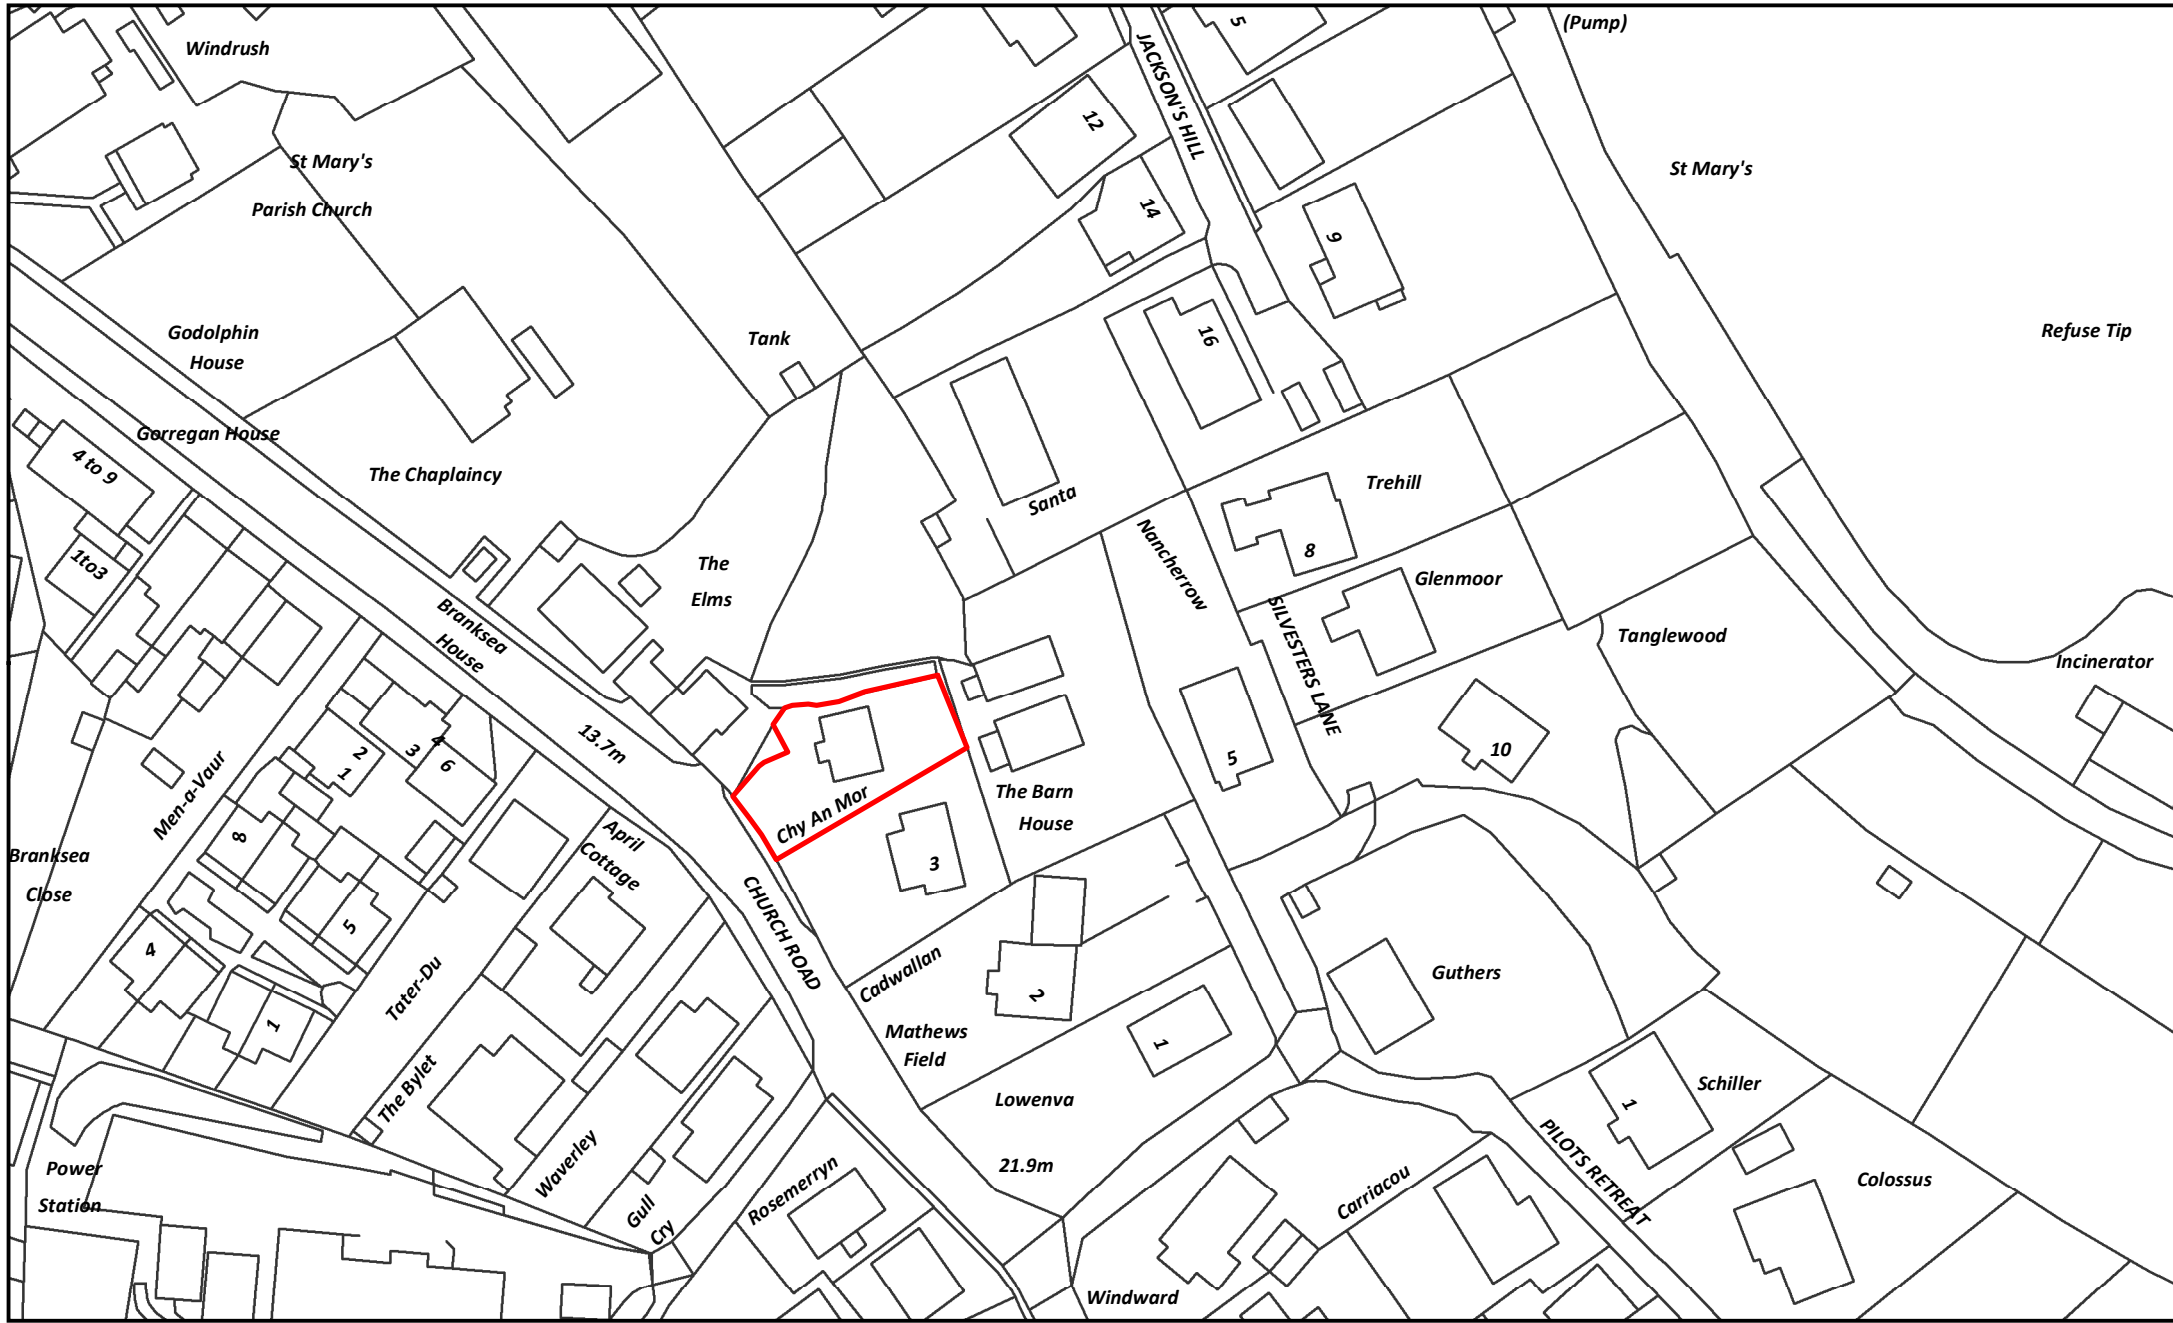

# Chy-An-Mor, St Mary's, Isles of Scilly

Date: 09/12/2019

Council of the ISLES OF SCILLY

1:1,000 @A4

This product includes mapping data licensed from Ordnance Survey with the permission of the Controller of Her Majesty's Stationery Office Crown copyright 2019. All rights reserved SLA Number 100024679