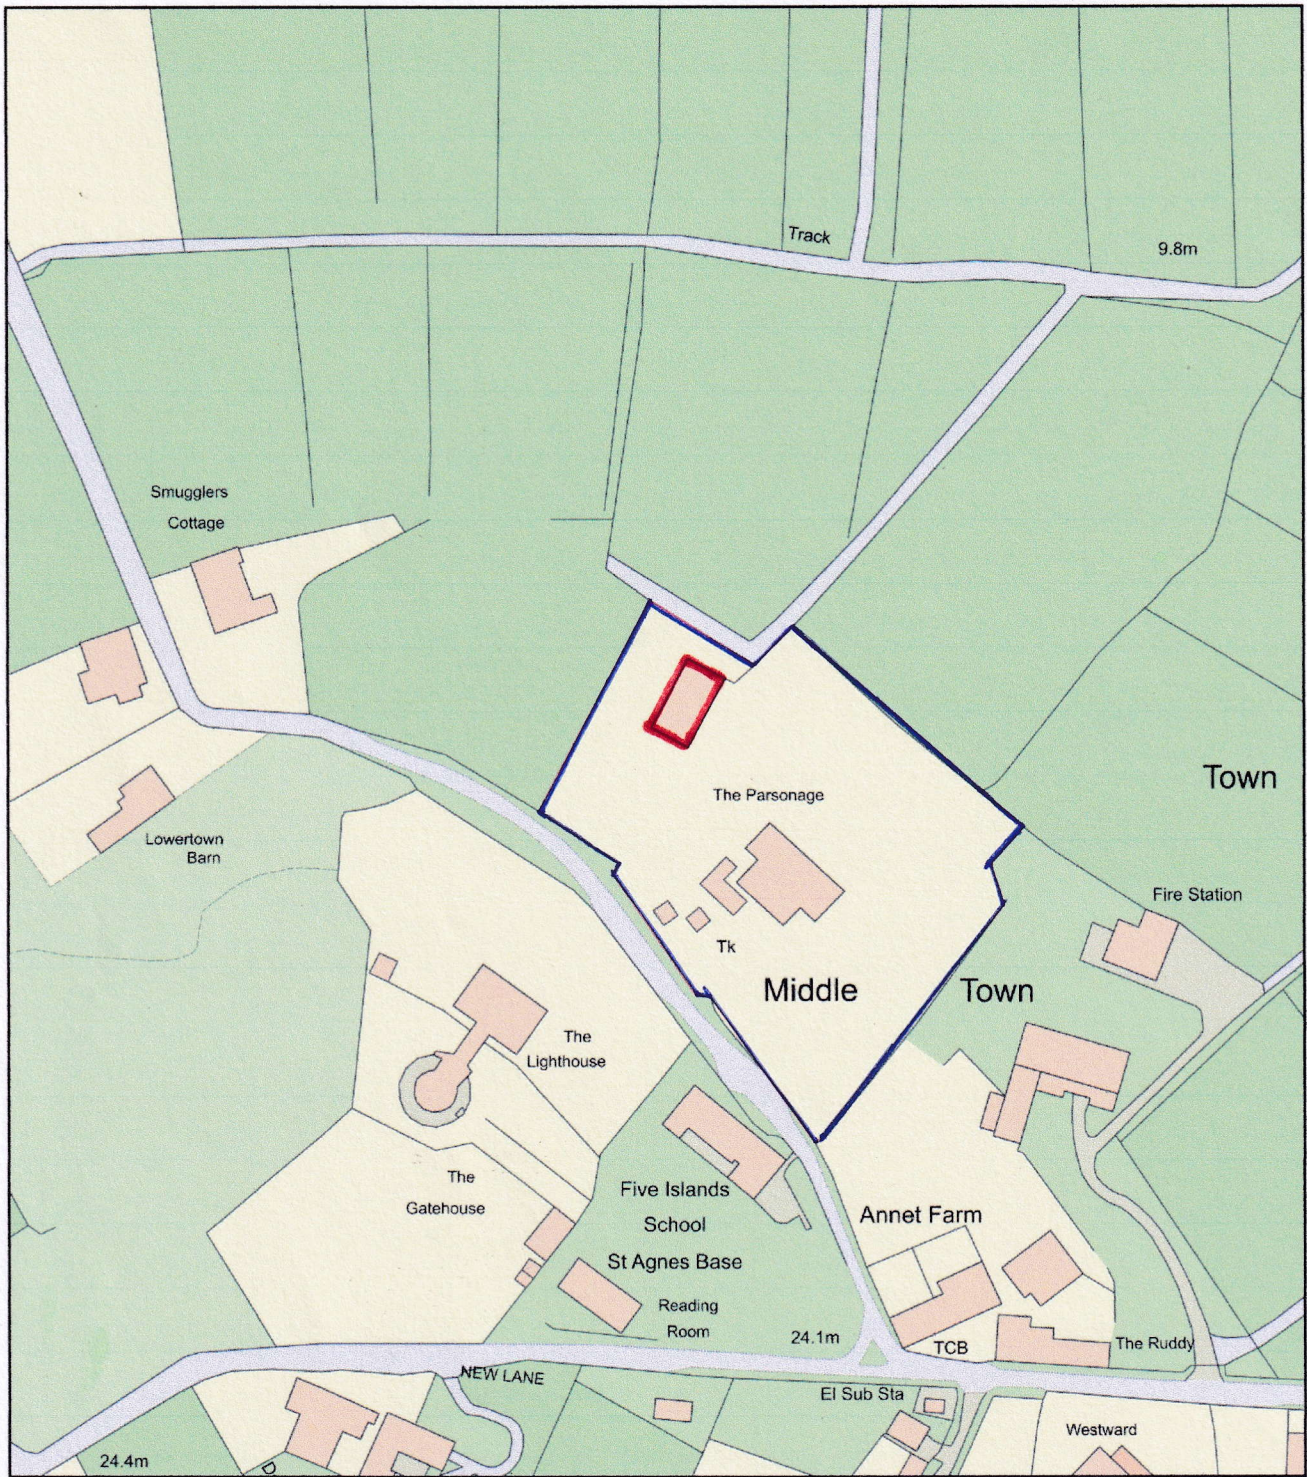

Location Plan - The Parsonage, St Agnes, Isles of Scilly, TR22 0PL

Plan Produced for: P Beresford-Smith

Date Produced: 09 Nov 2019

Plan Number/Project ID: TQRQM19313142300097

Scale: 1:1250 @ A4