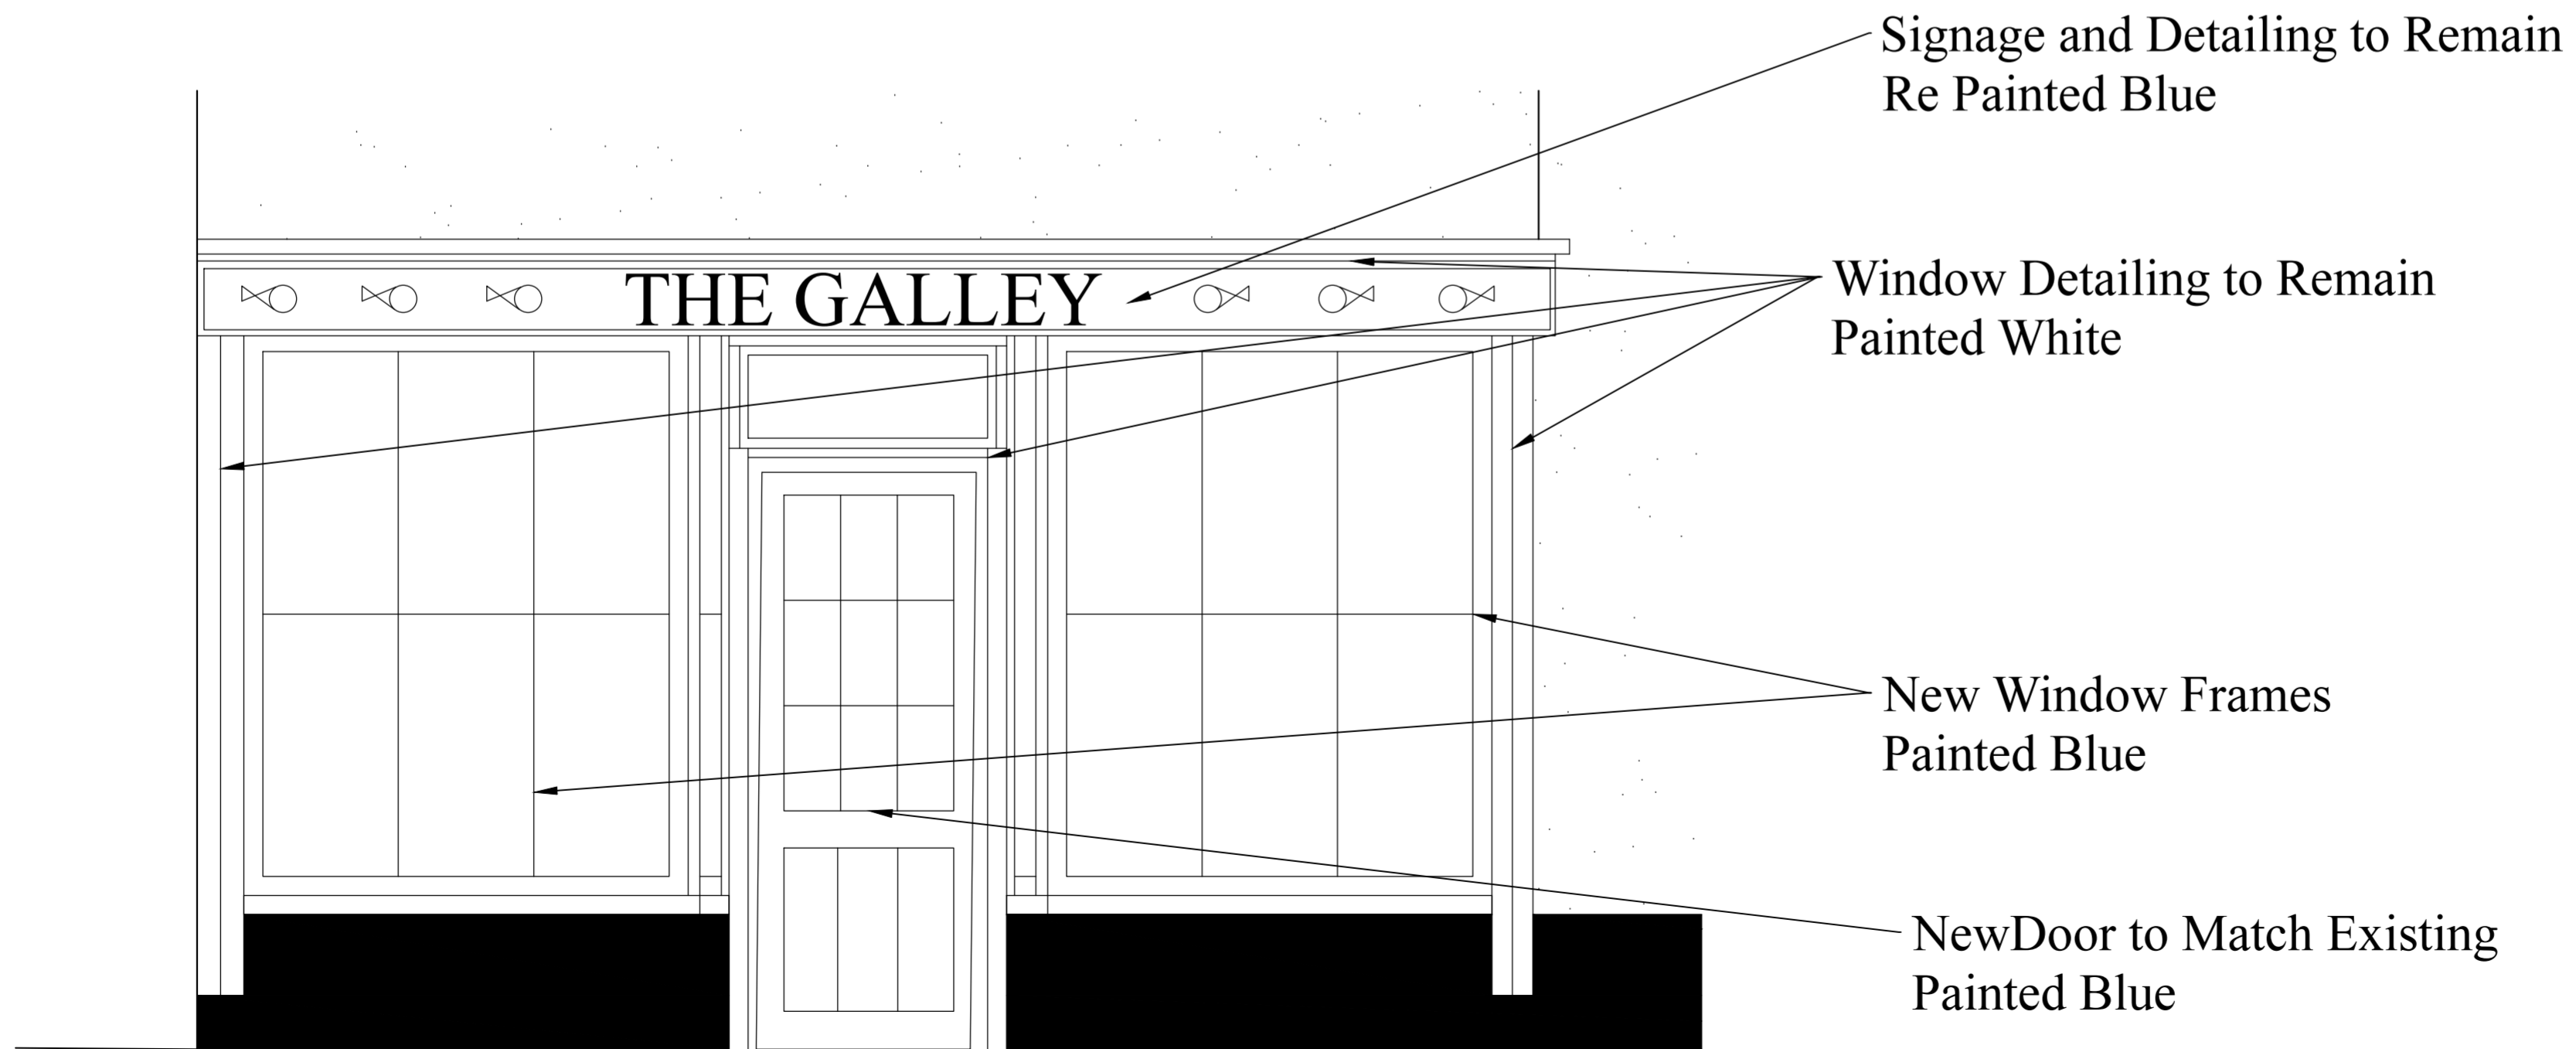

Front Elevation

Signage and Detailing to Remain  
Re Painted Blue

Window Detailing to Remain  
Painted White

New Window Frames  
Painted Blue

New Door to Match Existing  
Painted Blue

*THE GALLEY*  
*The Parade*  
*St. Mary's*  
*Isles of Scilly*

*Existing Building*

*Replacement*  
*Windows and Door*

*Mr D Thompson*

*N.B.*-No measurements to be scaled from this drawing unless specified. Whilst all efforts are made to insure accurate measurements Any discrepancies should be reported immediately to the architect.