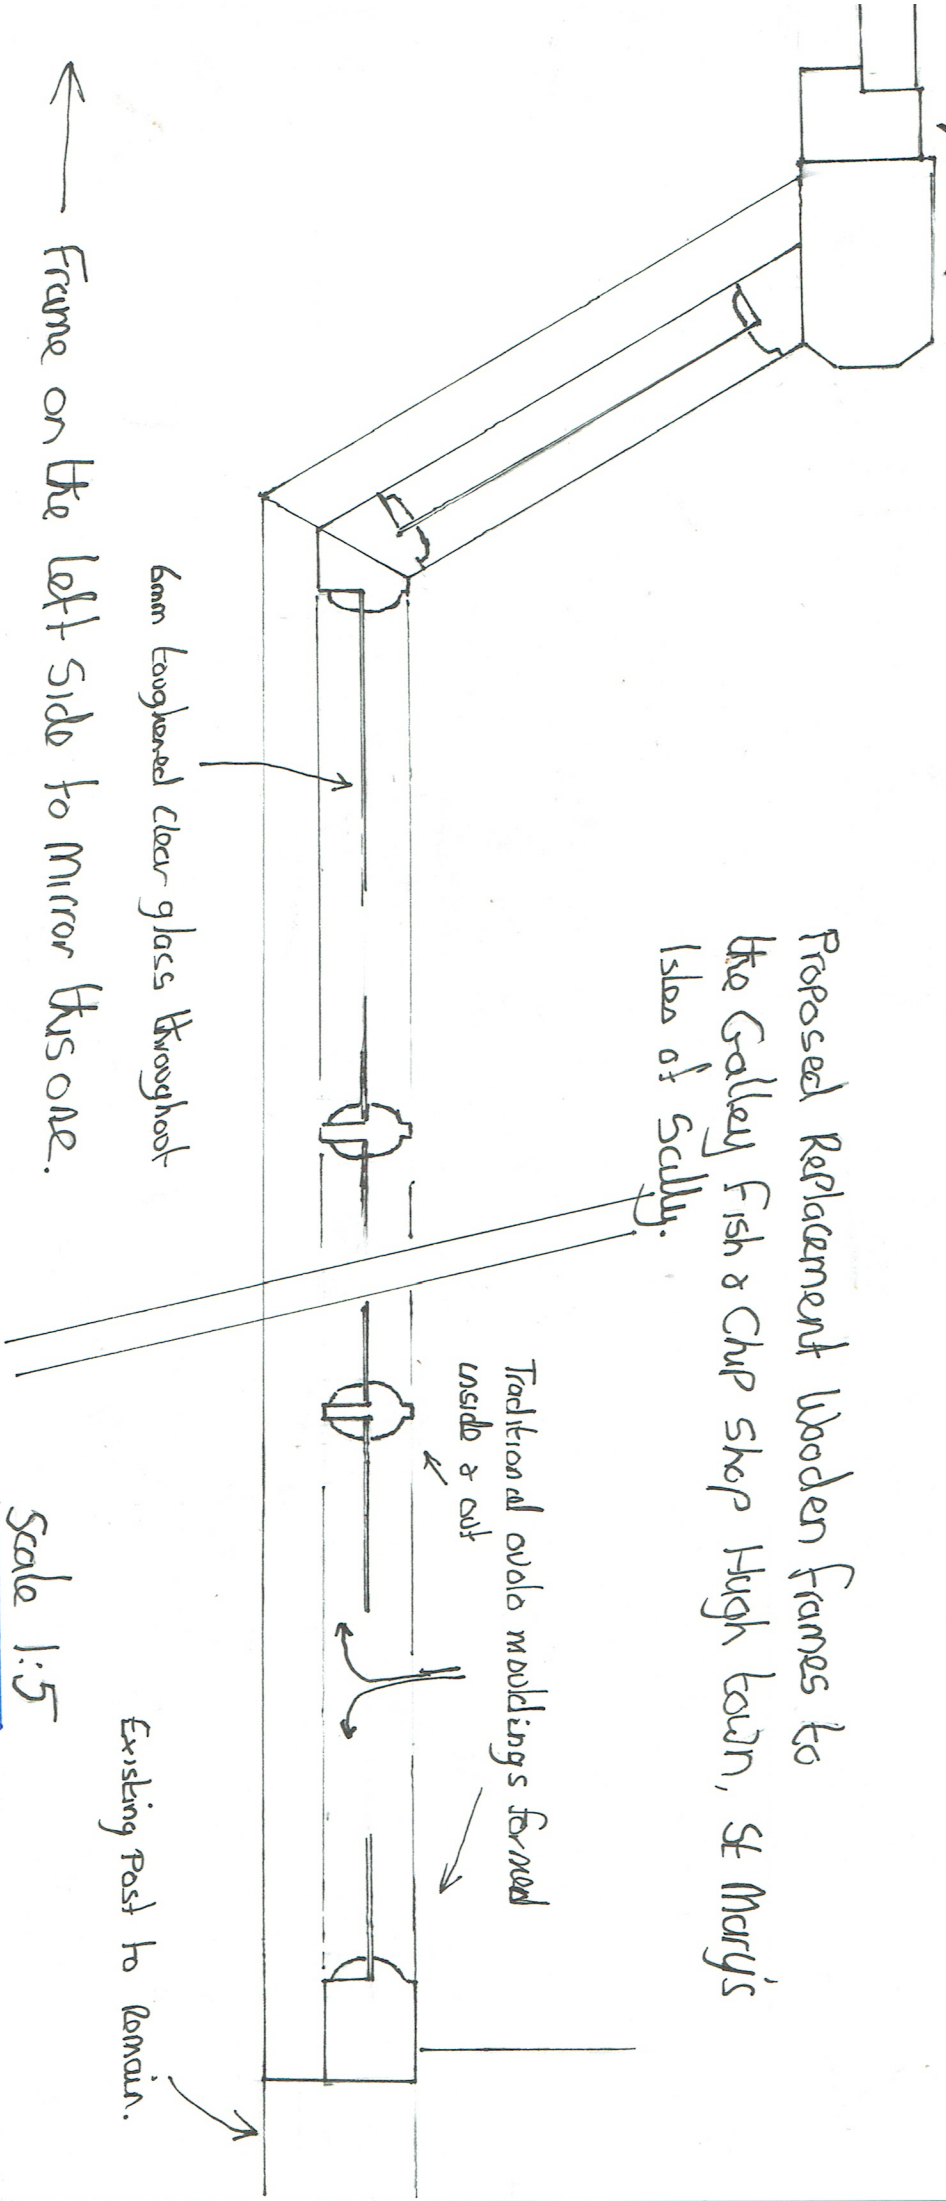

PROPOSED SECTION

Existing Post & door frame to remain.

Proposed Replacement Wooden frames to the Gallery Fish & Chip shop Hugh town, St Mary's Isles of Scilly.

Traditional oval mouldings for wood inside & out

6mm toughened clear glass throughout

Frame on the left side to mirror this one.

Existing Post to remain.

Scale 1:5

Dwg. W.S. - F.B. - 1A.