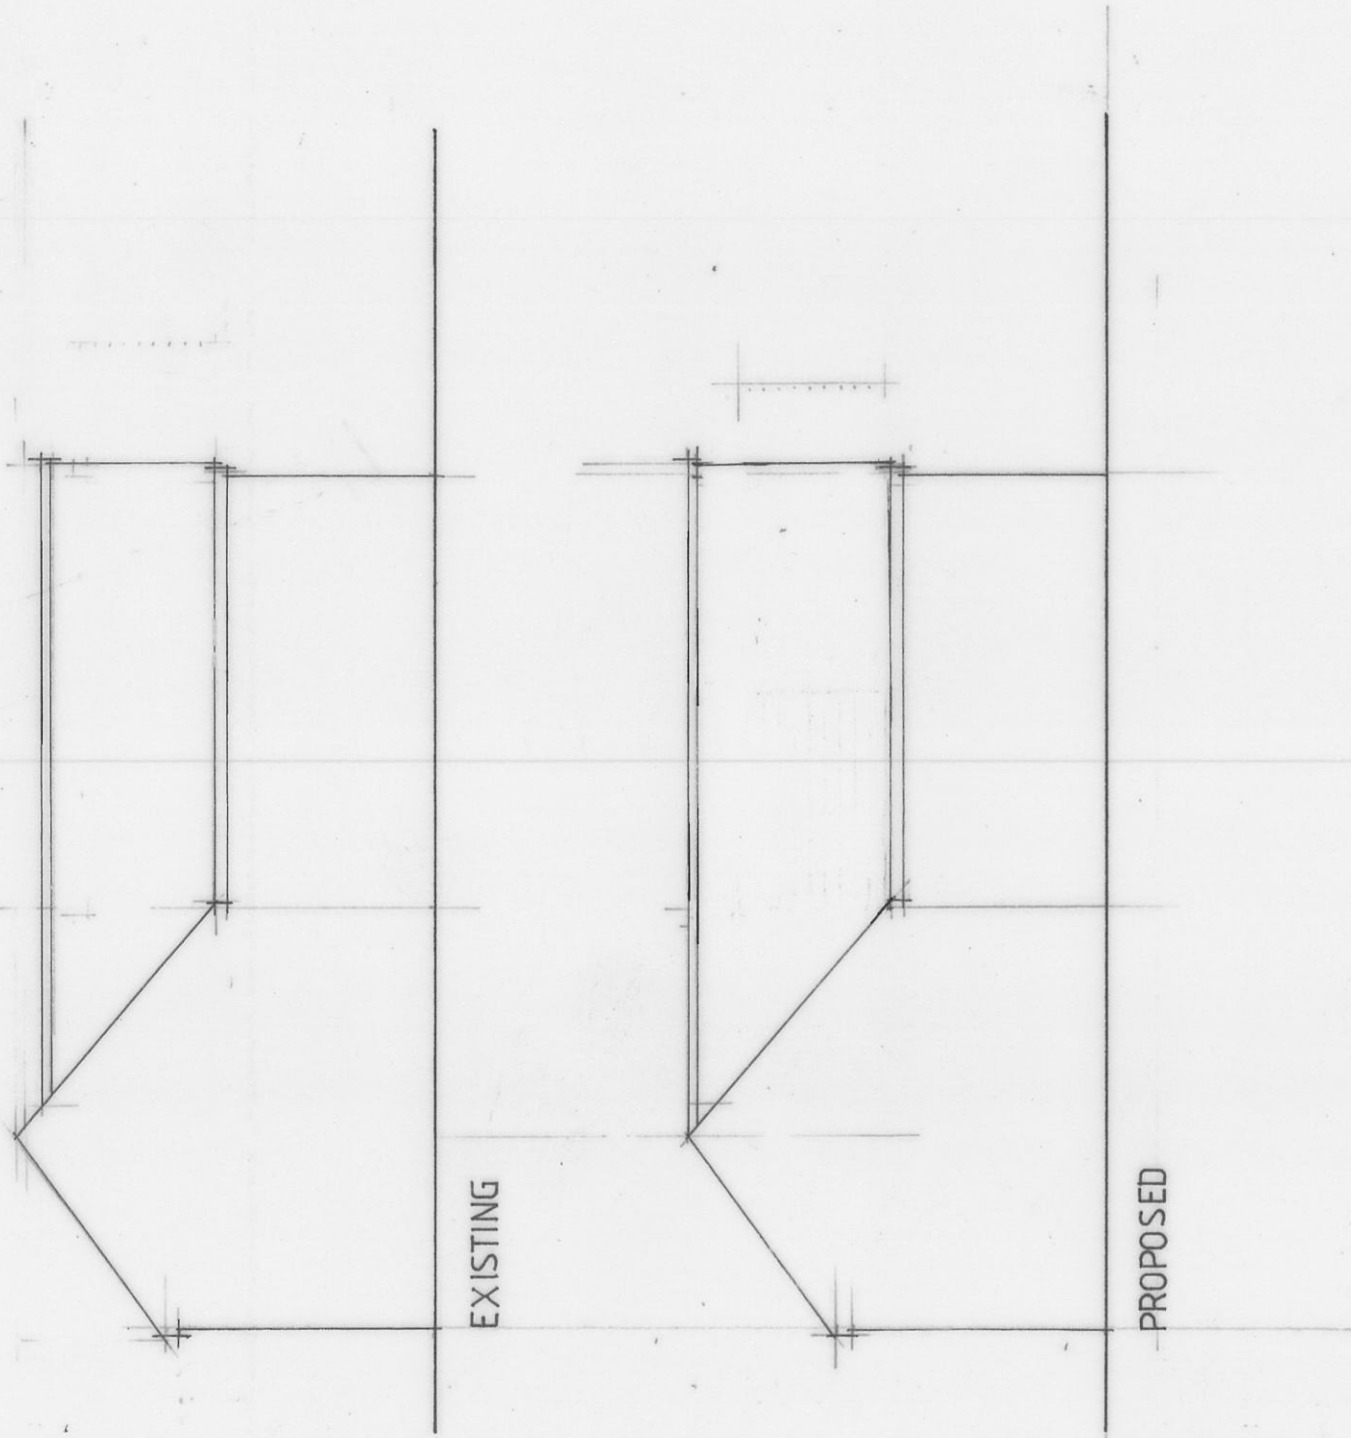

Propose East Elevation Revised, Received 20/07/2020

STORM COTTAGE
LITTLE PORTH ST MARY'S
ISLES OF SCILLY TR210JG
EAST ELEVATION

DATE - MAR 2018
SCALE - 1:100 & A4