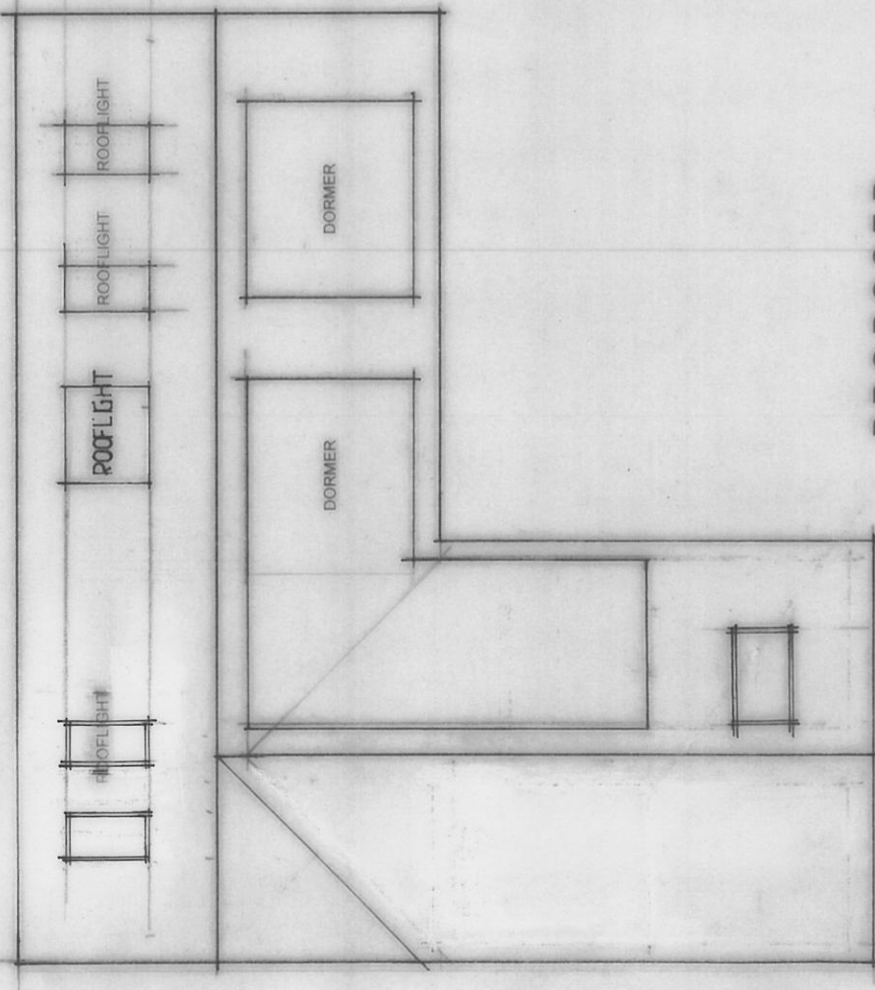

EXISTING

PROPOSED

STORM COTTAGE
 LITTLE PORTH ST MARY'S
 ISLES OF SCILLY TR210JG

ROOF PLANS

DATE - MAR 2018
 SCALE - 1:100 & A4

Proposed Roof Plans, Revised, Received 20/07/2020