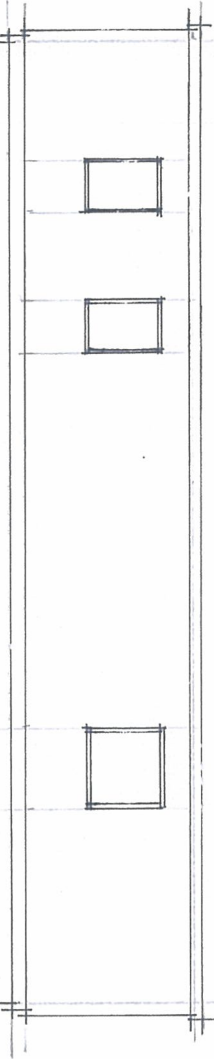

PROPOSED

EXISTING

0 1 2 3 4

STORM COTTAGE  
LITTLE PORTH ST MARY'S  
ISLES OF SCILLY TR210JG  
SOUTH ELEVATION

DATE - MAR 2018  
SCALE - 1:100 & A4