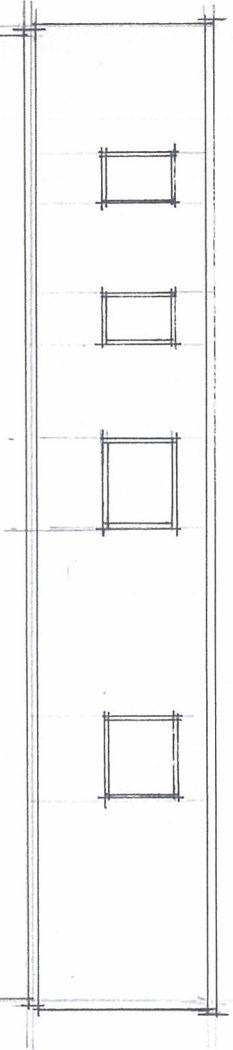

PROPOSED

EXISTING

0 1 2 3 4

STORM COTTAGE  
LITTLE PORTH ST MARY'S  
ISLES OF SCILLY TR210JG  
SOUTH ELEVATION

DATE - MAR 2018  
SCALE - 1:100 & A4