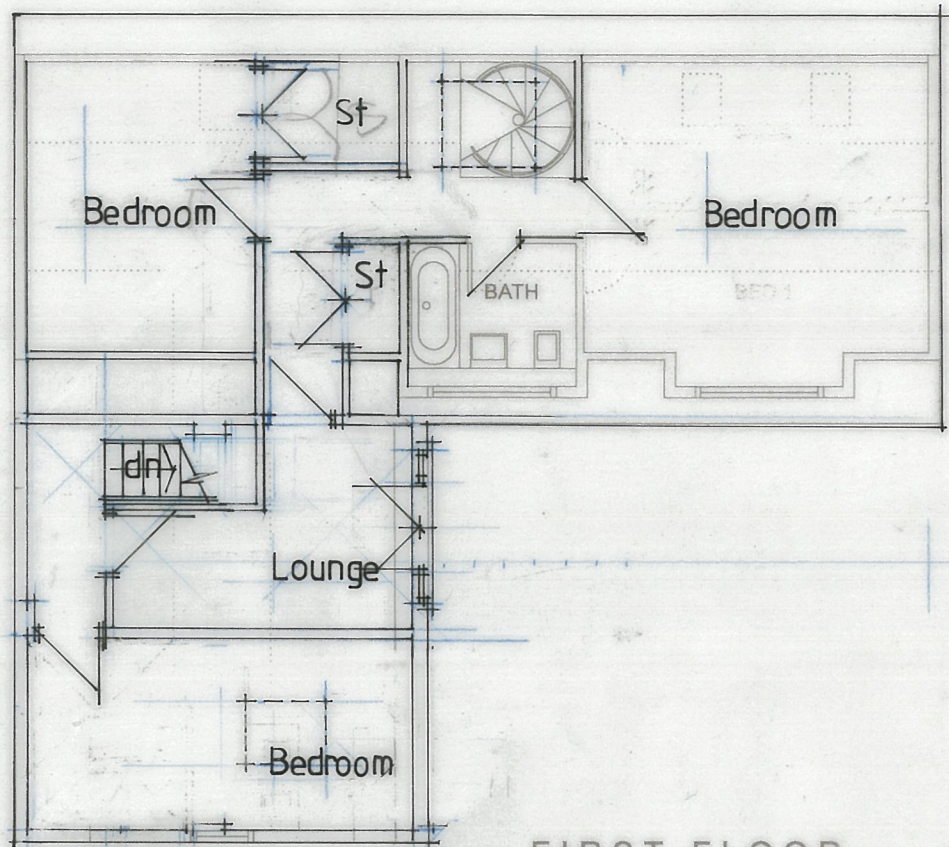

SCALE IN METRES 10

5

0

GROUND FLOOR

FIRST FLOOR

SCALE IN METRES 10

0

5

*Remove kitchen unit
& remove window*

STORM COTTAGE
LITTLE PORTH ST MARY'S
ISLES OF SCILLY TR210JG

PROPOSED
PLANS

DATE - MAR 2018
SCALE - 1:100 & A4