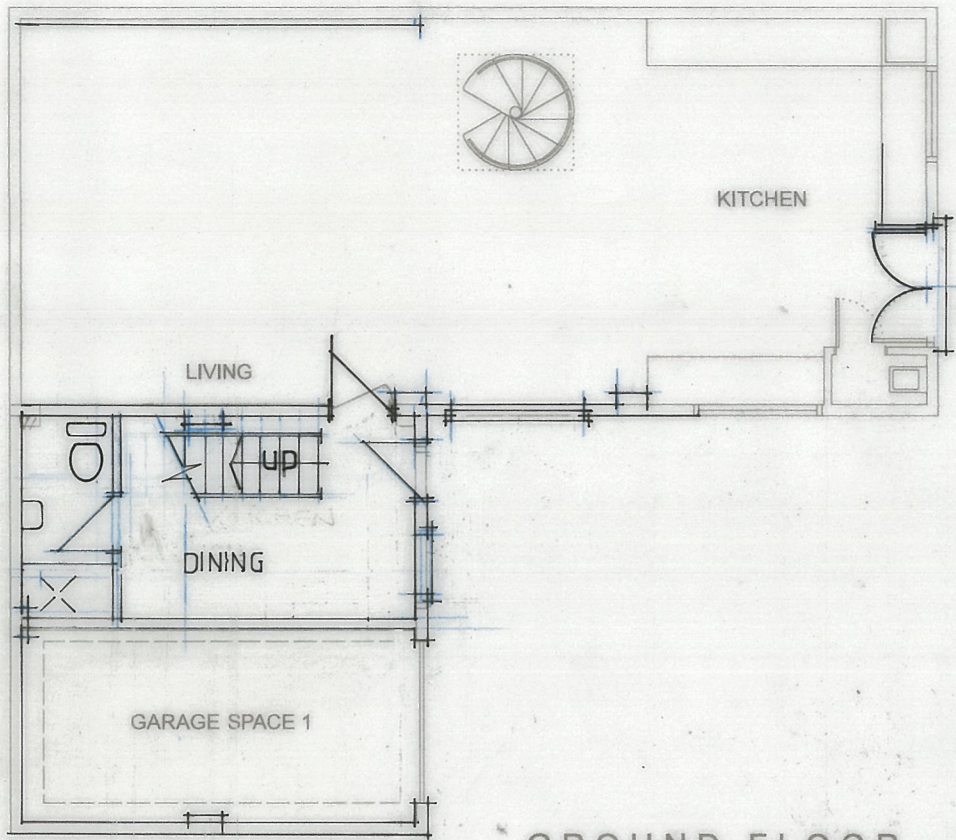

SCALE IN METRES 10

5

0

GROUND FLOOR

FIRST FLOOR

SCALE IN METRES 10

0

5

*Remove kitchen unit
& remove window*

STORM COTTAGE
LITTLE PORTH ST MARY'S
ISLES OF SCILLY TR210JG

PROPOSED
PLANS

DATE - MAR 2018
SCALE - 1:100 & A4