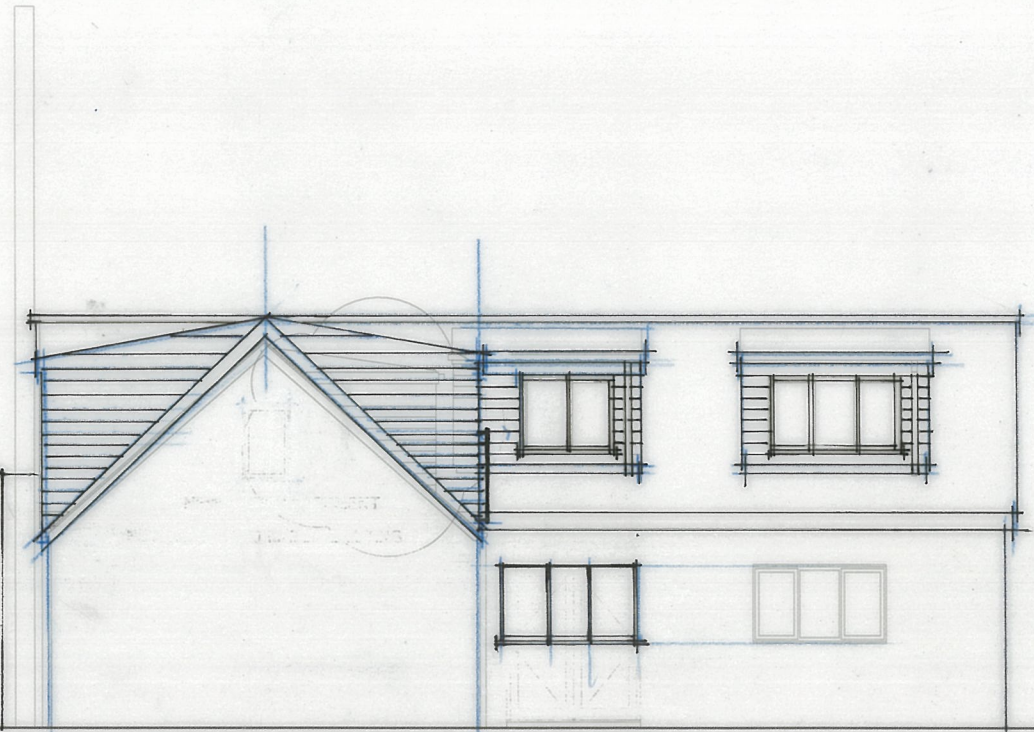

SCALE IN METRES 10

5

0

PERRIWINKLE

20

NORTH ELEVATION

STORM COTTAGE

SCALE IN METRES

5

0

5

0

WEST ELEVATION

## PROPOSED ELEVATIONS

DATE - MAR 2018

SCALE - 1:100 & A4