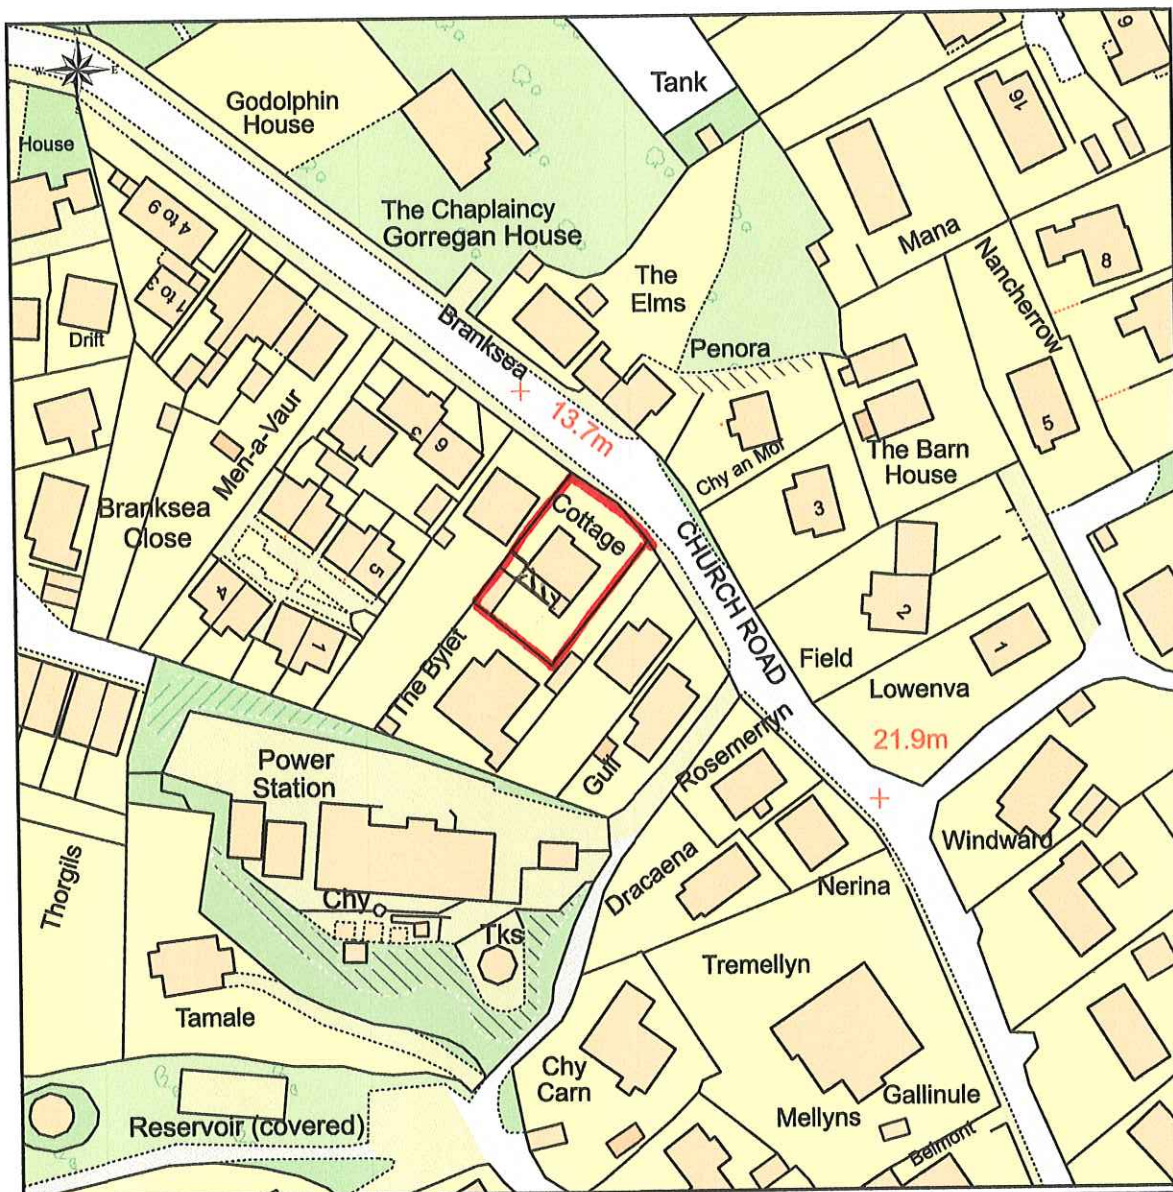

Location Plan for April Cottage

This Plan includes the following Licensed Data: OS MasterMap Colour PDF Location Plan by the Ordnance Survey National Geographic Database and incorporating surveyed revision available at the date of production. Reproduction in whole or in part is prohibited without the prior permission of Ordnance Survey. The representation of a road, track or path is no evidence of a right of way. The representation of features, as lines is no evidence of a property boundary. © Crown copyright and database rights, 2020. Ordnance Survey 0100031673

0m 20m 40m 60m 80m 100m

Scale: 1:1250, paper size: A4

Mr A Hicks
 Location Plan
 April Cottage
 Church Road
 St. Mary's
 Isles of Scilly

plans ahead by emapsite™