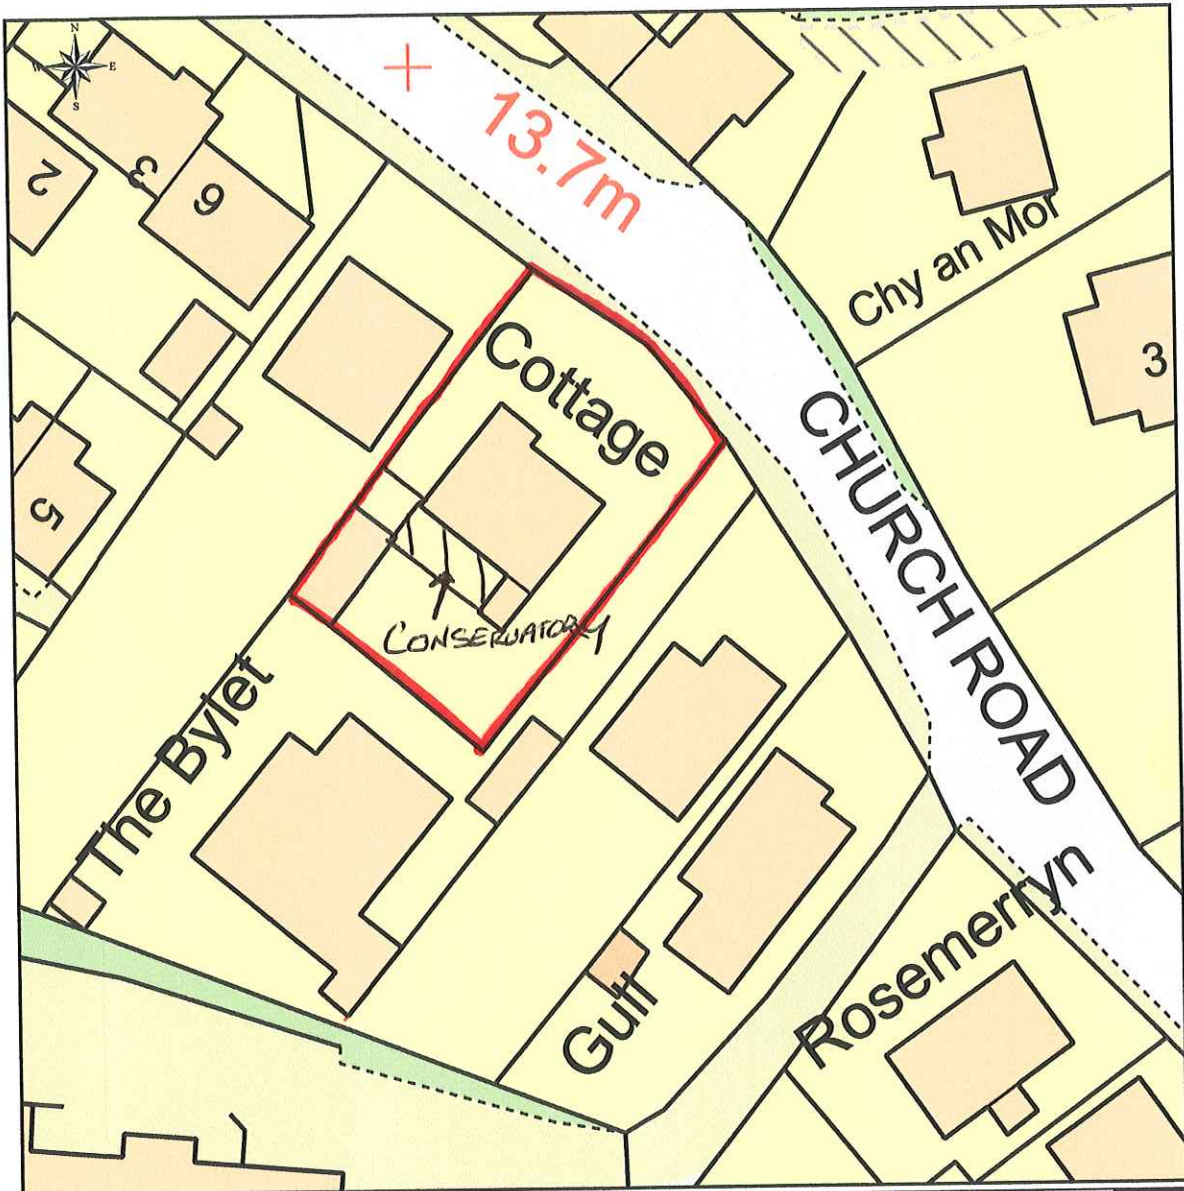

Site Plan for April Coottage

This Plan includes the following Licensed Data: OS MasterMap Colour PDF Site Plan/Block Plan by the Ordnance Survey National Geographic Database and incorporating surveyed revision available at the date of production. Reproduction in whole or in part is prohibited without the prior permission of Ordnance Survey. The representation of a road, track or path is no evidence of a right of way. The representation of features, as lines is no evidence of a property boundary. © Crown copyright and database rights, 2020. Ordnance Survey 0100031673

0m 5m 10m 15m 20m 25m 30m 35m 40m

Scale: 1:500, paper size: A4

Mr A Hicks
Site Plan
April Cottage
Church Road
St. Mary's
Isles of Scilly

plans ahead by emapsite™

Prepared by: Paul Osborne, 03-02-2020